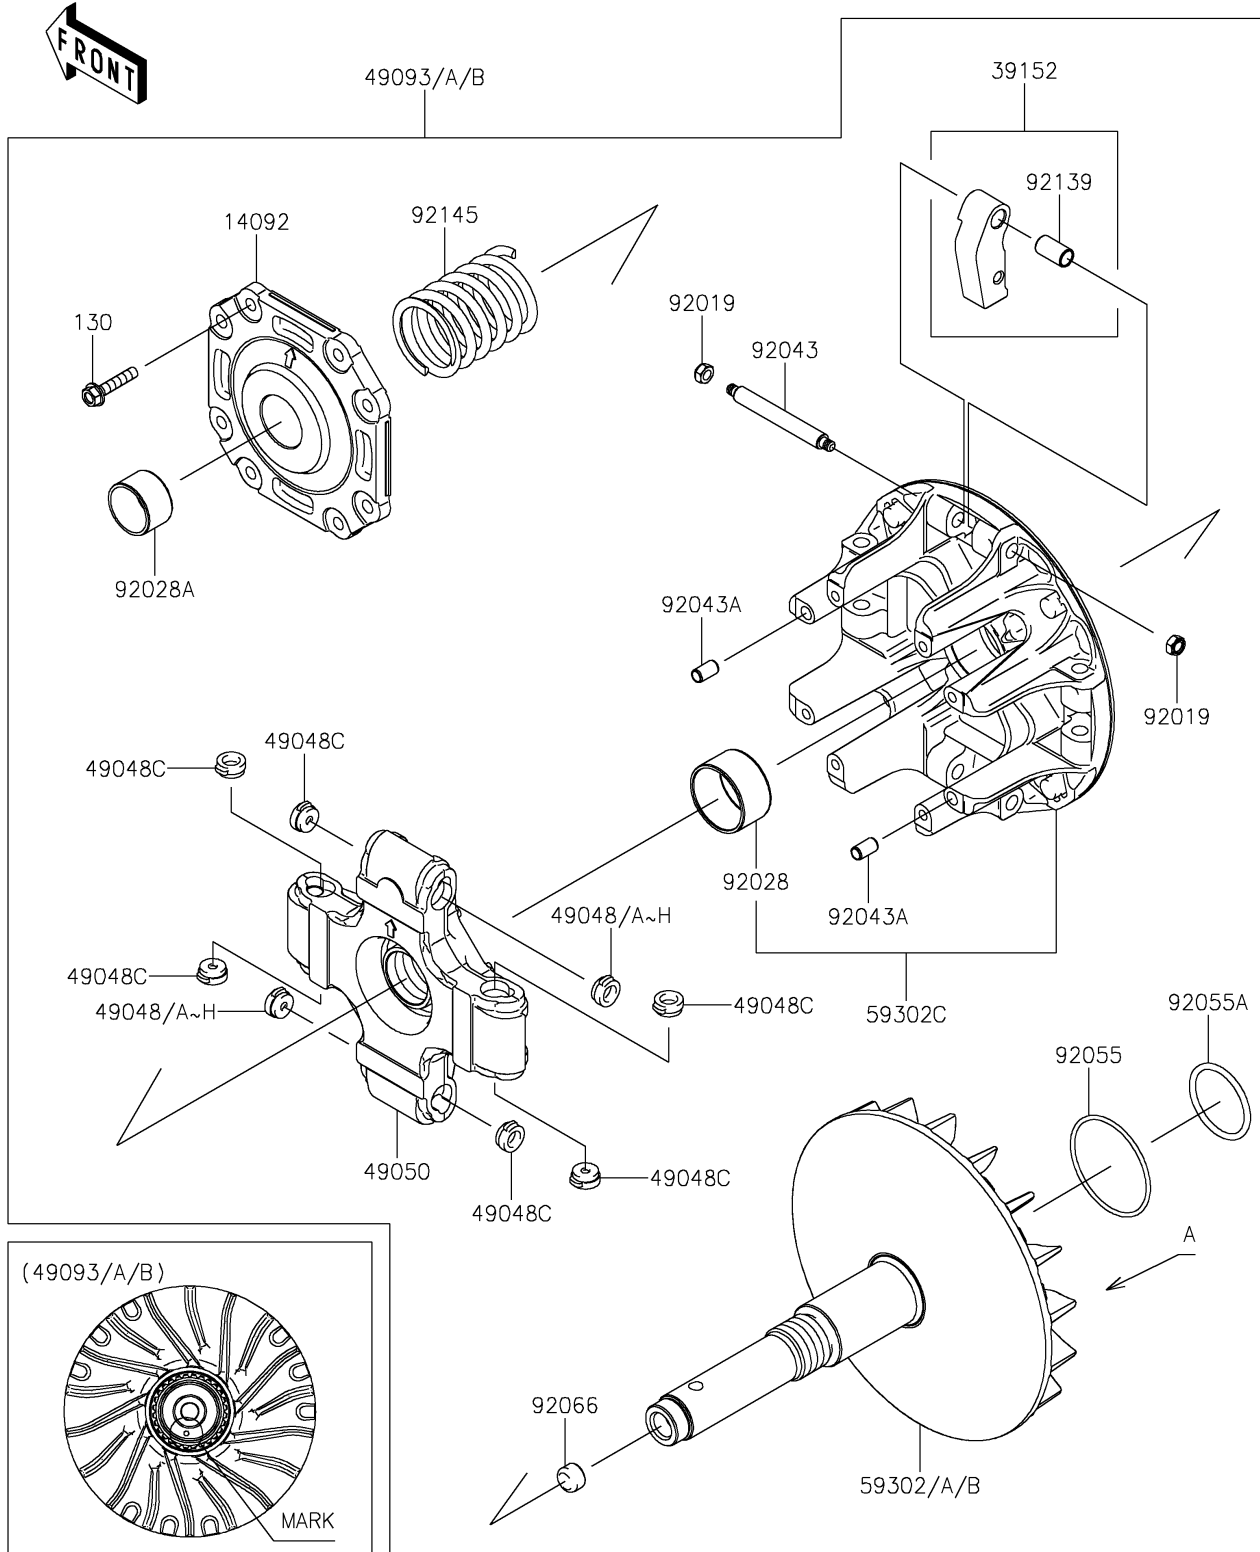

2021 MULE PRO-FXT™ PARTS DIAGRAM

Drive Converter

E1391

2021 MULE PRO-FXT™ PARTS LIST

Drive Converter

ITEM NAME	PART NUMBER	QUANTITY
BOLT-FLANGED,6X30 (Ref # 130)	130CA0630	8
COVER (Ref # 14092)	14092-1201	1
WEIGHT-RAMP (Ref # 39152)	39152-0039	4
SHOE,T=7.2 (Ref # 49048)	49048-1087	AR
SHOE,T=7.3 (Ref # 49048A)	49048-1088	AR
SHOE,T=7.4 (Ref # 49048B)	49048-1089	AR
SHOE,T=7.5 (Ref # 49048C)	49048-1090	8
SHOE,T=7.6 (Ref # 49048D)	49048-1091	AR
SHOE,T=7.7 (Ref # 49048E)	49048-1092	AR
SHOE,T=7.8 (Ref # 49048F)	49048-1093	AR
SHOE,T=7.9 (Ref # 49048G)	49048-1094	AR
SHOE,T=8.0 (Ref # 49048H)	49048-1095	AR
SPIDER (Ref # 49050)	49050-1083	1
CONVERTER-DRIVE,B MARK,WHITE (Ref # 49093)	49093-0079	1
CONVERTER-DRIVE,A MARK,BLUE (Ref # 49093A)	49093-0080	1
CONVERTER-DRIVE,C MARK,YELLOW (Ref # 49093B)	49093-0081	1
SHEAVE-COMP,B MARK,WHITE (Ref # 59302)	59302-0092	1
SHEAVE-COMP,A MARK,BLUE (Ref # 59302A)	59302-0093	1
SHEAVE-COMP,C MARK,YELLOW (Ref # 59302B)	59302-0094	1
SHEAVE-COMP,MOVABLE (Ref # 59302C)	59302-1102	1
NUT,LOCK,6MM (Ref # 92019)	92019-008	8
BUSHING (Ref # 92028)	92028-1975	1
BUSHING (Ref # 92028A)	92028-1980	1
PIN (Ref # 92043)	92043-0809	4
PIN,6.2X8X14 (Ref # 92043A)	92043-1263	2
RING-O,59.5X2.4 (Ref # 92055)	92055-0753	1
RING-O,3.5X39.7 (Ref # 92055A)	92055-0789	1
PLUG (Ref # 92066)	92066-0784	1
BUSHING,9X11X19.75 (Ref # 92139)	92139-1103	4

2021 MULE PRO-FXT™ PARTS LIST

Drive Converter

ITEM NAME	PART NUMBER	QUANTITY
SPRING (Ref # 92145)	92145-1977	1