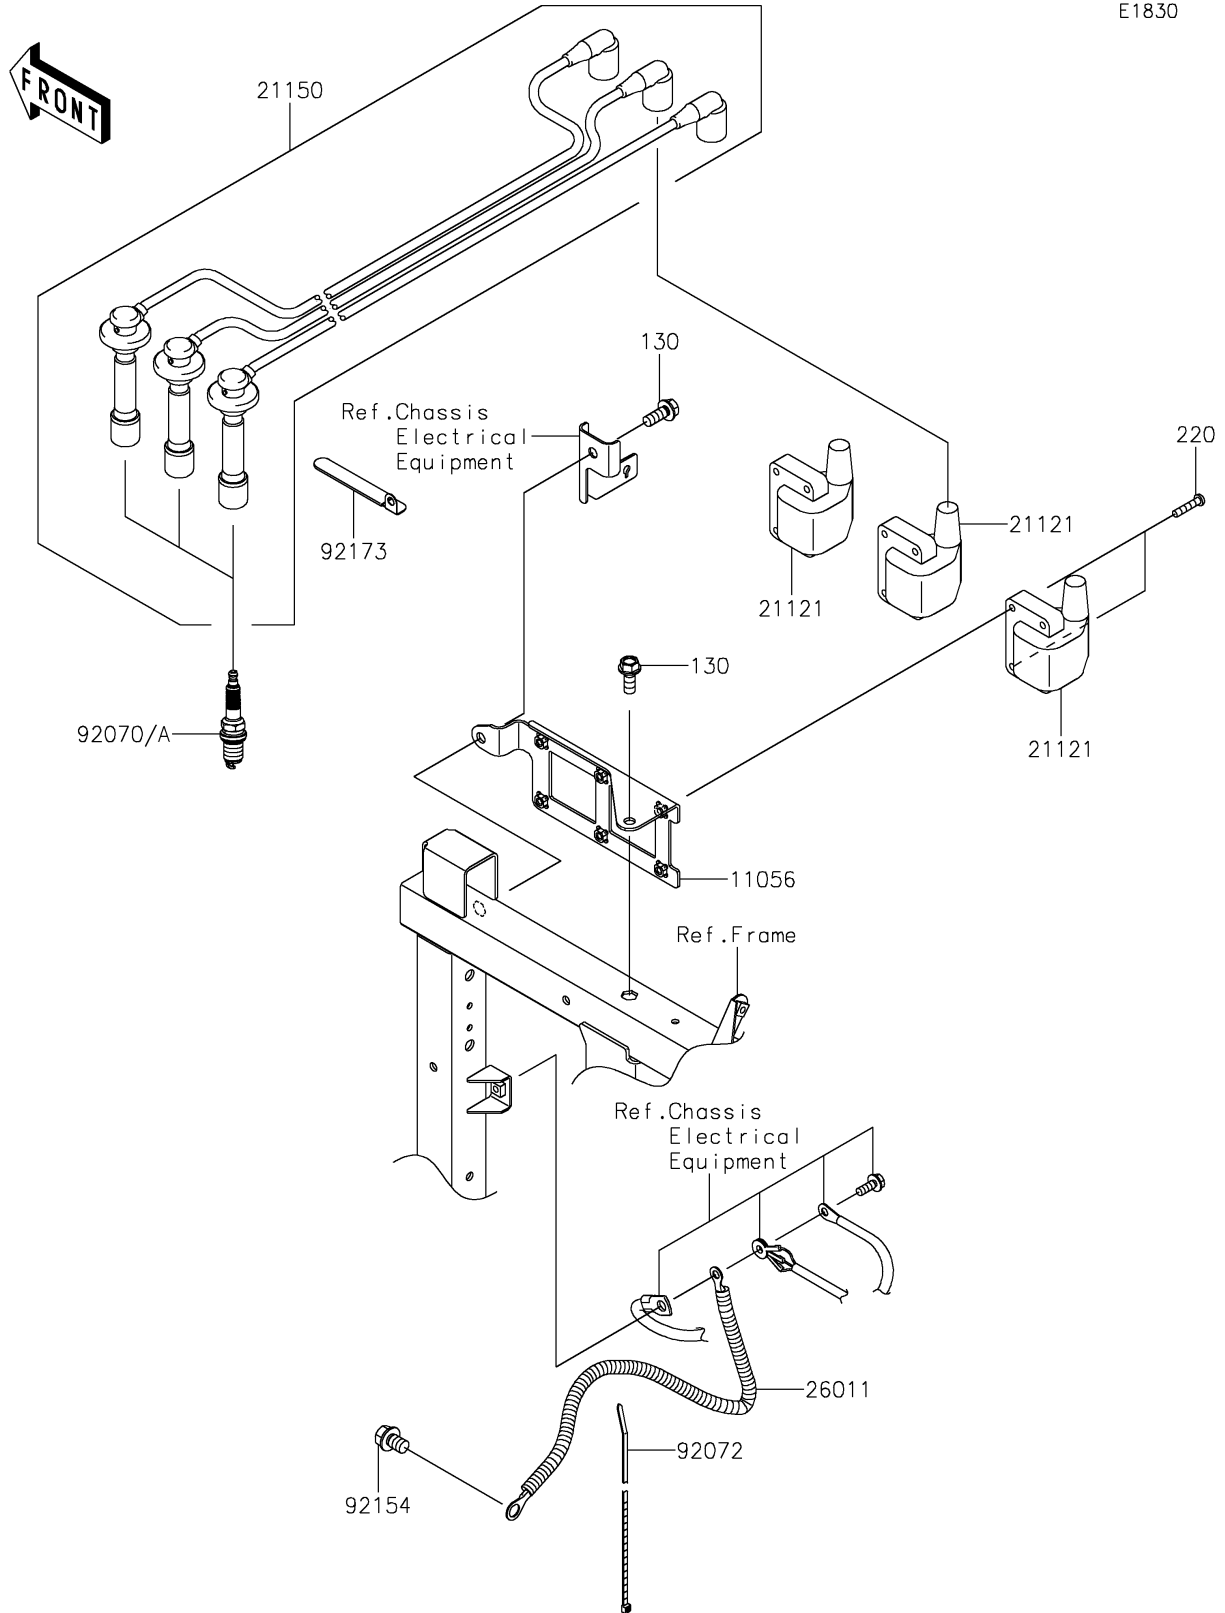

# 2021 MULE PRO-FXT™ PARTS DIAGRAM

## Ignition System

E1830

## 2021 MULE PRO-FXT™ PARTS LIST

### Ignition System

ITEM NAME	PART NUMBER	QUANTITY
BRACKET (Ref # 11056)	11056-2930	1
BOLT-FLANGED,8X20 (Ref # 130)	130BA0820	2
COIL-IGNITION (Ref # 21121)	21121-0724	3
CORD-ASSY,HIGH TENSION (Ref # 21150)	21150-0013	1
SCREW-PAN-CROS,5X25 (Ref # 220)	220AA0525	6
WIRE-LEAD (Ref # 26011)	26011-0846	1
PLUG-SPARK,7026(TORCH) (Ref # 92070)	92070-0048	3
PLUG-SPARK,IFR6B11(NGK) (Ref # 92070A)		3
BAND,L=292.1 (Ref # 92072)	92072-3509	1
BOLT,FLANGED,10X14 (Ref # 92154)	92154-1383	1
CLAMP (Ref # 92173)	92173-1056	1