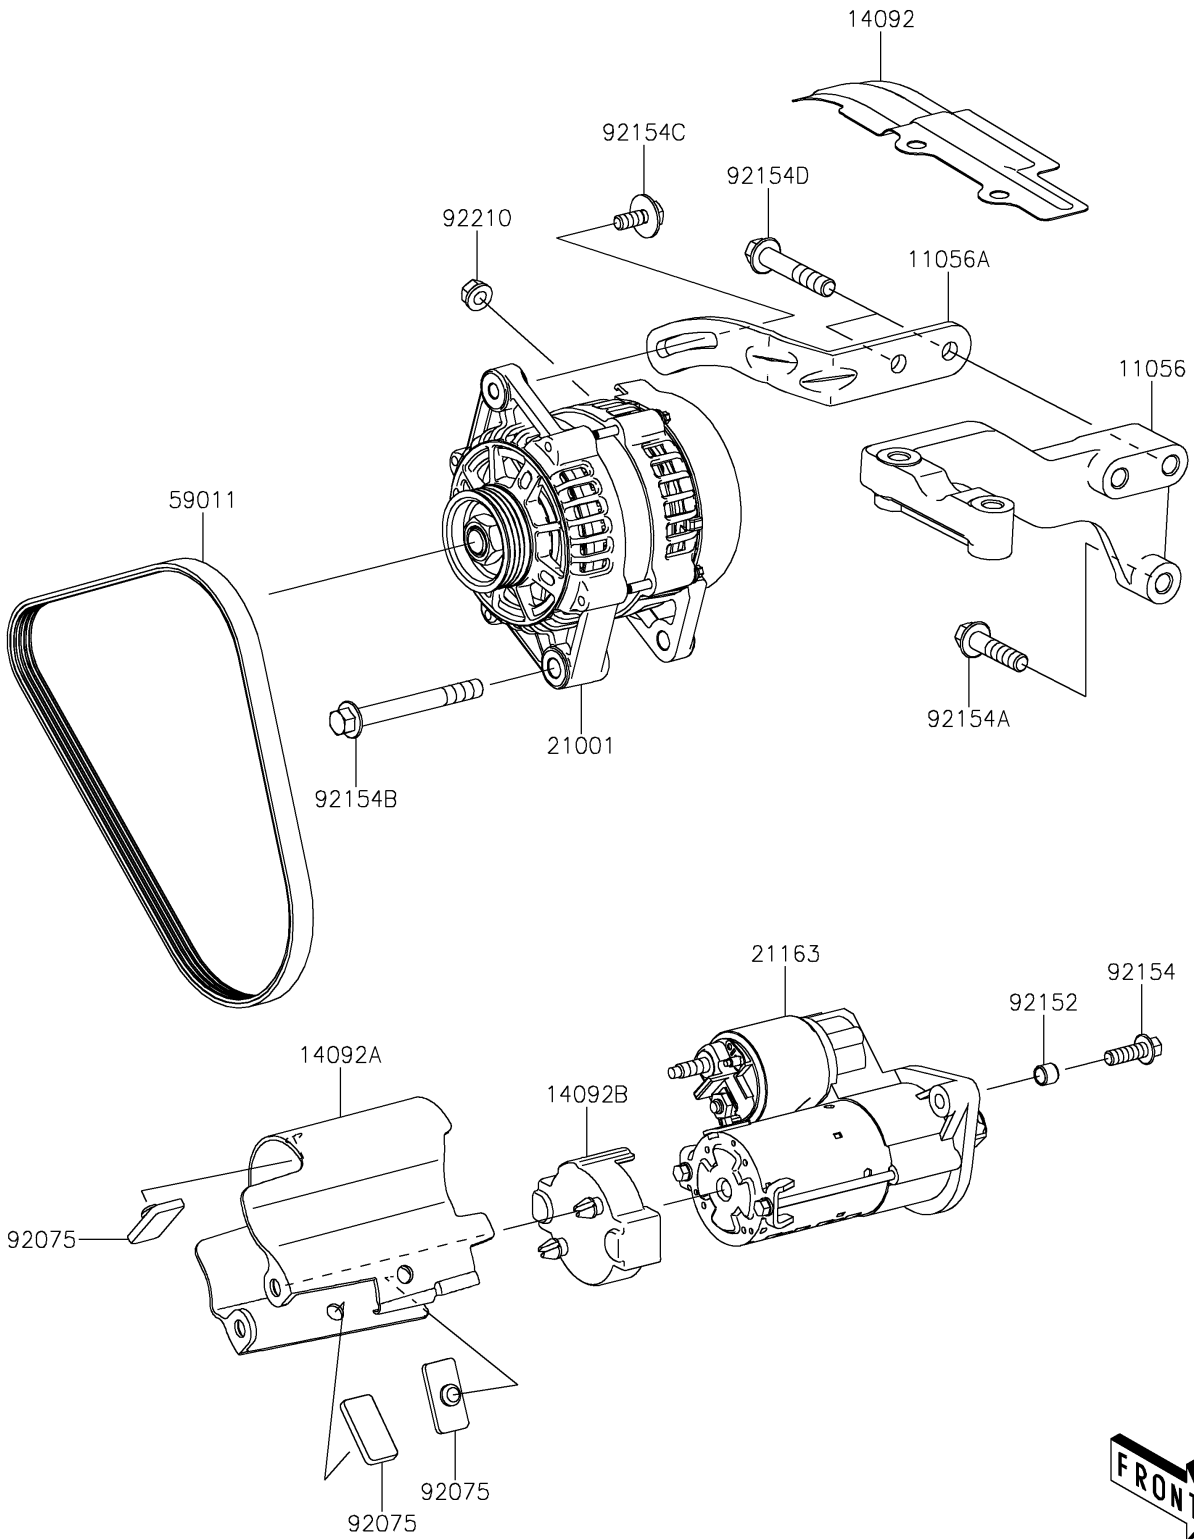

# 2021 MULE PRO-FXT™ PARTS DIAGRAM

Starter Motor

E1840

## 2021 MULE PRO-FXT™ PARTS LIST

### Starter Motor

ITEM NAME	PART NUMBER	QUANTITY
BRACKET,SUSPENSION,RR (Ref # 11056)	11056-7083	1
BRACKET (Ref # 11056A)	11056-7084	1
COVER,ALTER BELT (Ref # 14092)	14092-1198	1
COVER,STARTER BODY (Ref # 14092A)	14092-1199	1
COVER,STARTER END FACE (Ref # 14092B)	14092-1200	1
GENERATOR (Ref # 21001)	21001-0606	1
STARTER-ELECTRIC (Ref # 21163)	21163-0751	1
BELT (Ref # 59011)	59011-0041	1
DAMPER (Ref # 92075)	92075-1054	3
COLLAR (Ref # 92152)	92152-1961	2
BOLT,FLANGED,8X25 (Ref # 92154)	92154-1602	2
BOLT,FLANGED,10X40 (Ref # 92154A)	92154-1604	1
BOLT,FLANGED,10X90 (Ref # 92154B)	92154-1605	1
BOLT,8X20 (Ref # 92154C)	92154-1606	1
BOLT,FLANGED,10X55 (Ref # 92154D)	92154-1607	2
NUT,6MM (Ref # 92210)	92210-0960	1