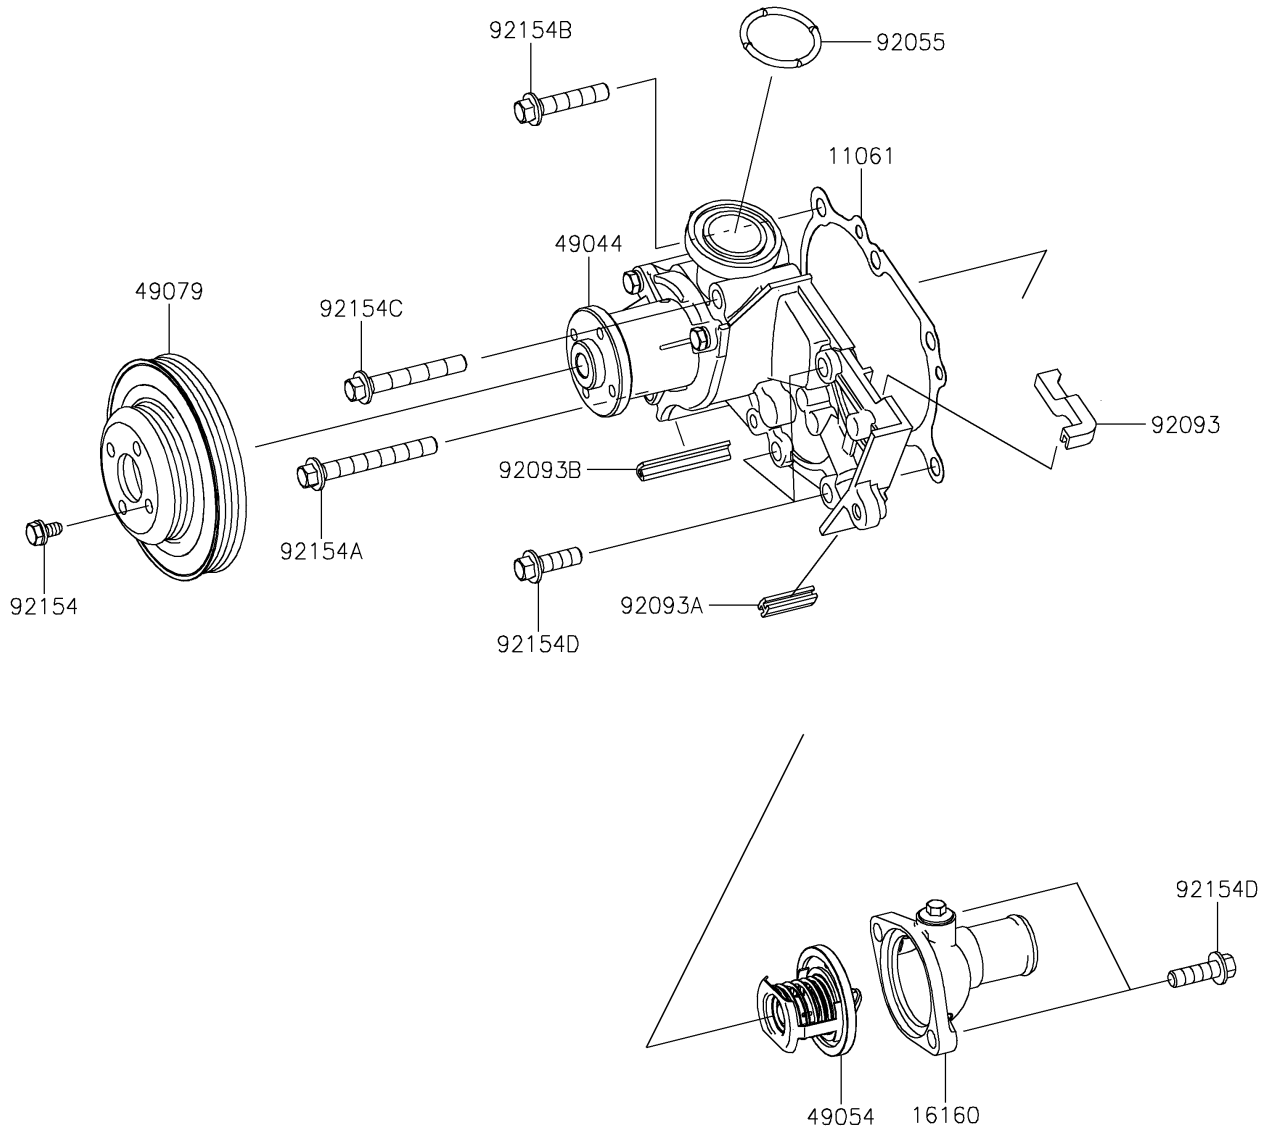

2021 MULE PRO-FXT™ PARTS DIAGRAM

Water Pump

E3031

2021 MULE PRO-FXT™ PARTS LIST

Water Pump

ITEM NAME	PART NUMBER	QUANTITY
GASKET,WATER PUMP (Ref # 11061)	11061-0955	1
BODY,THERMOSTAT HOUSING (Ref # 16160)	16160-0744	1
PUMP-WATER (Ref # 49044)	49044-0014	1
THERMOSTAT (Ref # 49054)	49054-0007	1
PULLEY-BELT (Ref # 49079)	49079-0022	1
RING-O (Ref # 92055)	92055-0825	1
SEAL (Ref # 92093)	92093-0638	1
SEAL (Ref # 92093A)	92093-0639	1
SEAL (Ref # 92093B)	92093-0640	1
BOLT,6X12 (Ref # 92154)	92154-1598	4
BOLT,FLANGED,8X65 (Ref # 92154A)	92154-1599	1
BOLT,FLANGED,8X40 (Ref # 92154B)	92154-1600	1
BOLT,FLANGED,8X55 (Ref # 92154C)	92154-1601	1
BOLT,FLANGED,8X25 (Ref # 92154D)	92154-1602	5