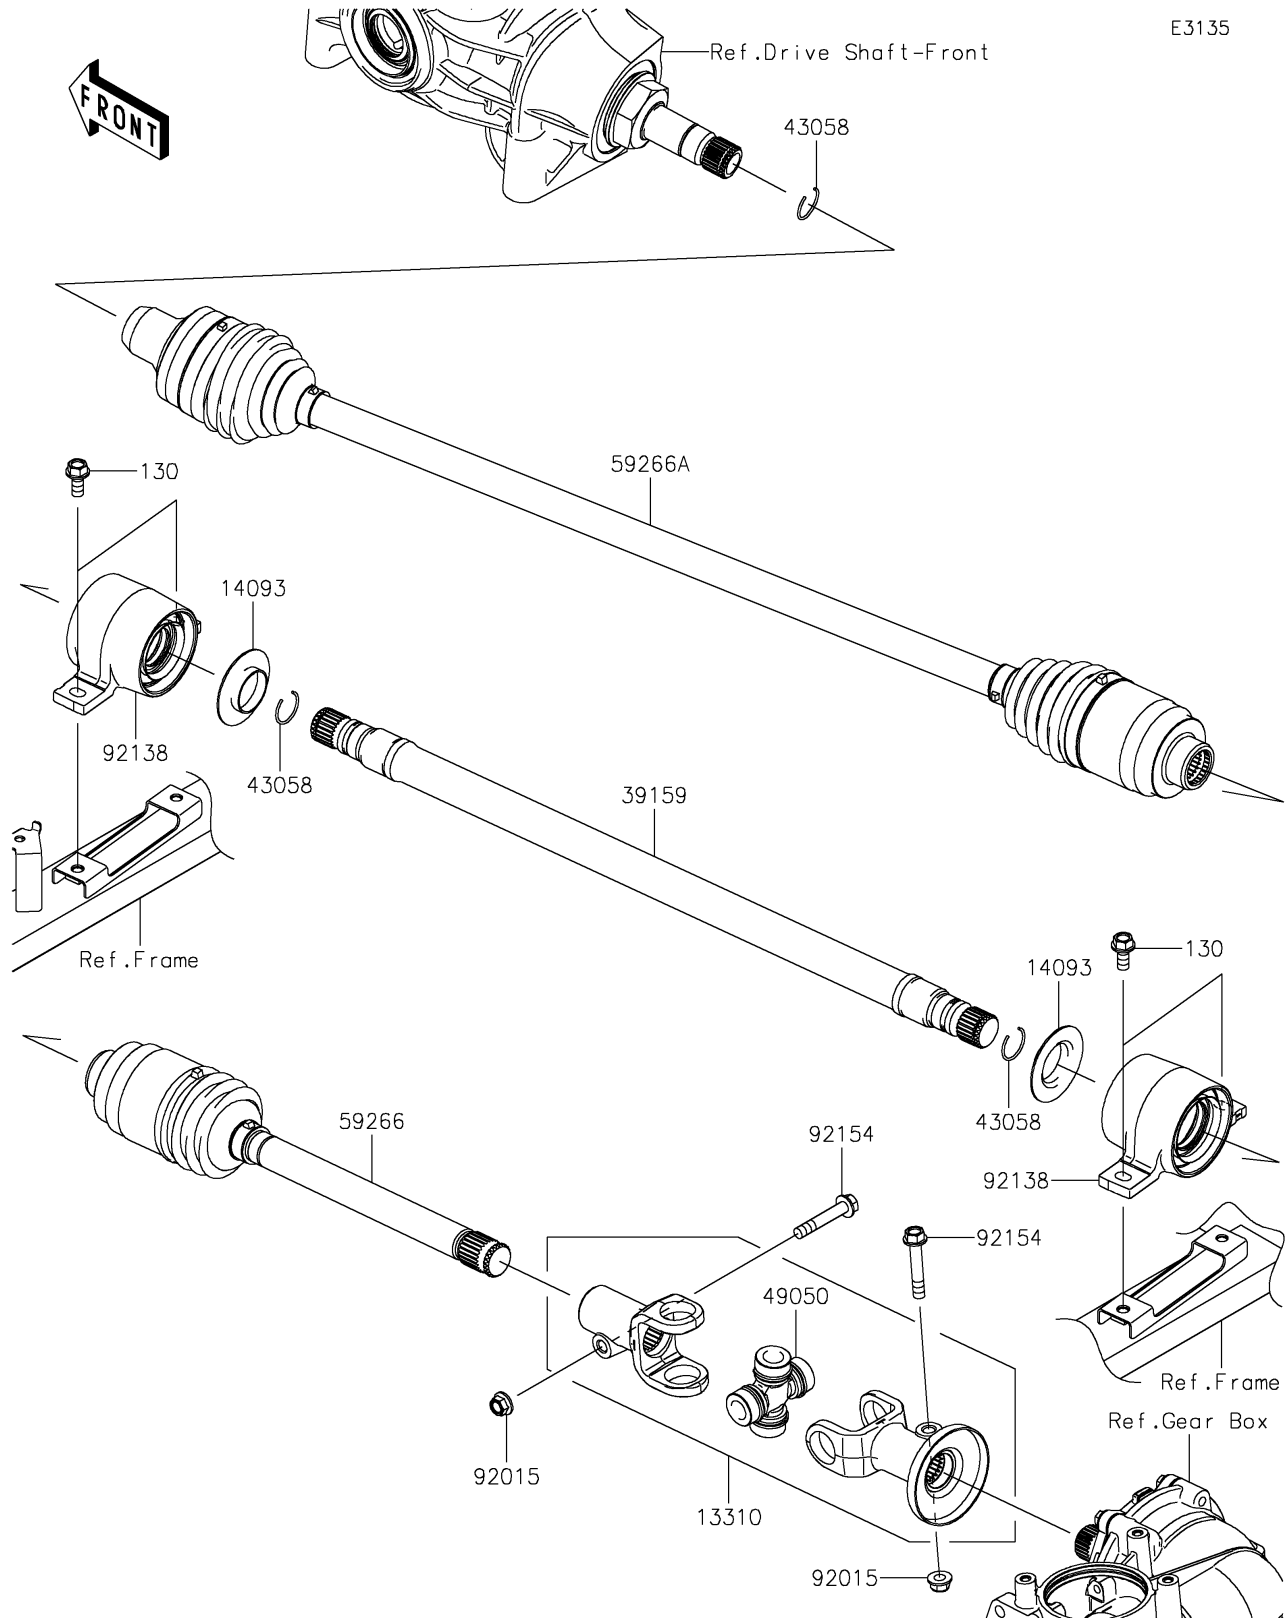

2021 MULE PRO-FXT™ PARTS DIAGRAM

Drive Shaft-Propeller

E3135

2021 MULE PRO-FXT™ PARTS LIST

Drive Shaft-Propeller

ITEM NAME	PART NUMBER	QUANTITY
BOLT-FLANGED,8X18 (Ref # 130)	130BA0818	4
SHAFT-ASSY (Ref # 13310)	13310-0038	1
COVER,SIDE RIP (Ref # 14093)	14093-0006	2
SHAFT-DRIVE (Ref # 39159)	39159-0045	1
RING (Ref # 43058)	43058-0018	3
SPIDER (Ref # 49050)	49050-0034	1
JOINT-BALL,T/M SIDE (Ref # 59266)	59266-0730	1
JOINT-BALL,FR DIFF SIDE (Ref # 59266A)	59266-0731	1
NUT,8MM (Ref # 92015)	92015-1432	2
BEARING-COMP (Ref # 92138)	92138-0002	2
BOLT,FLANGED,8X46 (Ref # 92154)	92154-1365	2