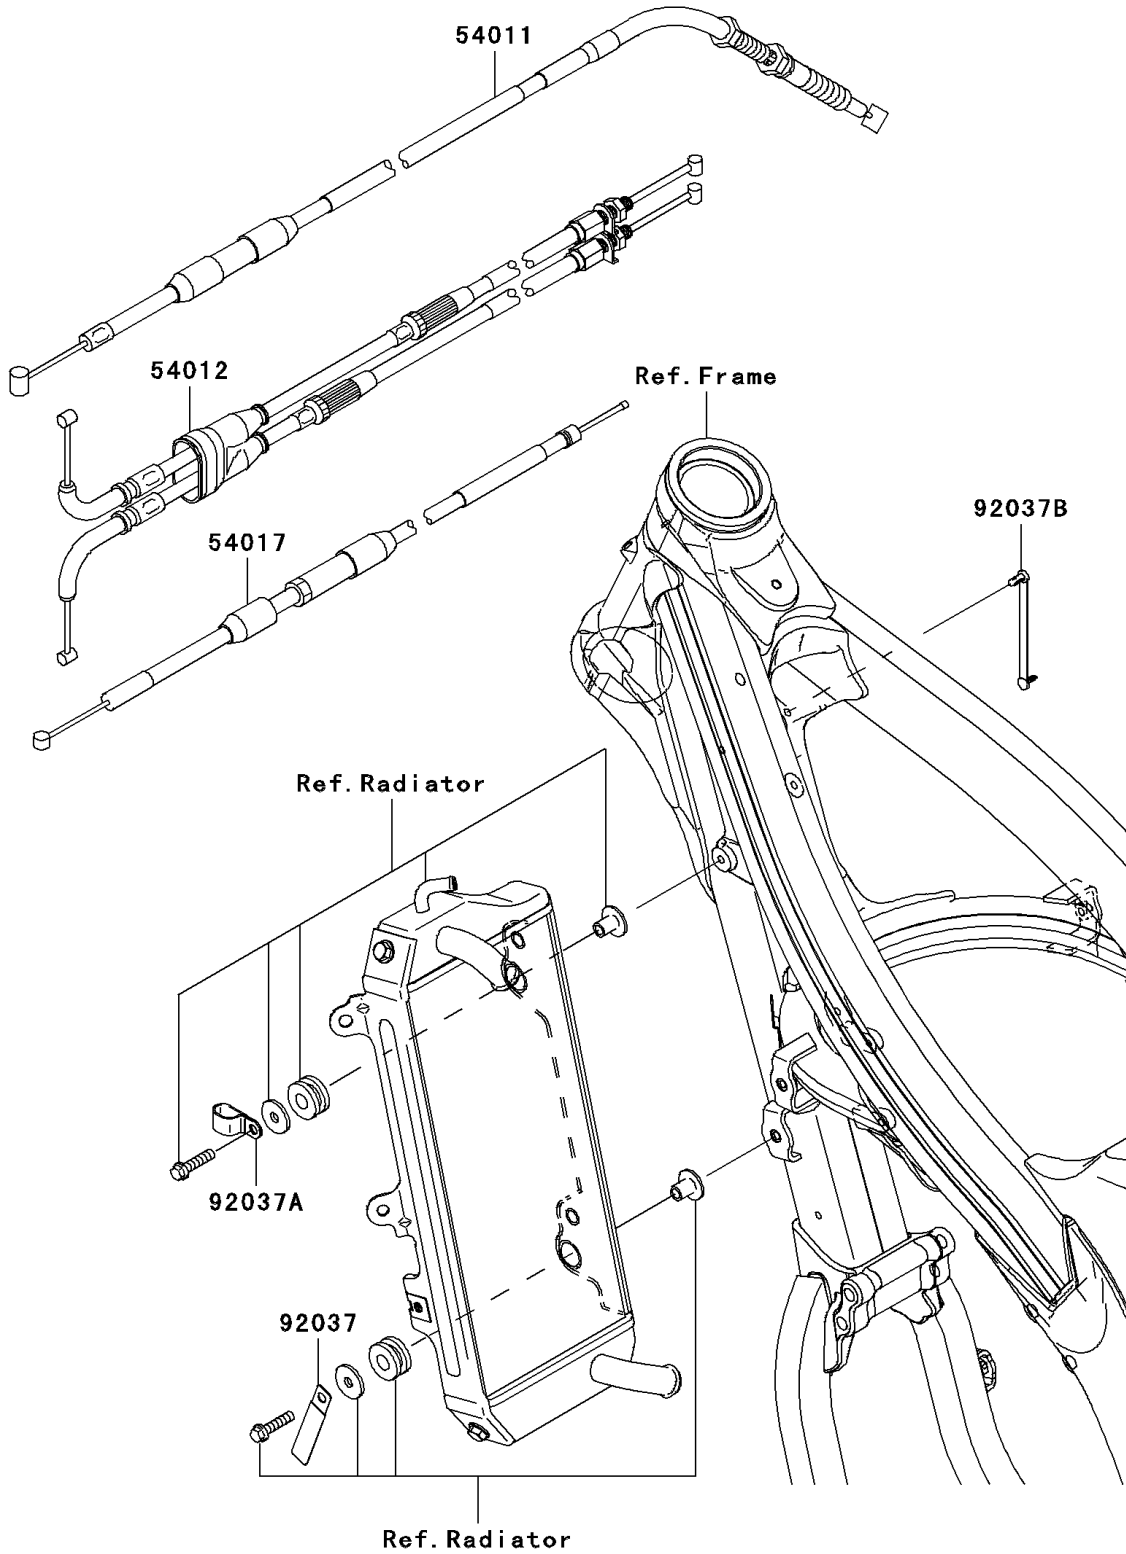

2006 KX450F PARTS DIAGRAM

Cables

F2540

2006 KX450F PARTS LIST

Cables

ITEM NAME	PART NUMBER	QUANTITY
CABLE-CLUTCH (Ref # 54011)	54011-0045	1
CABLE-THROTTLE (Ref # 54012)	54012-0158	1
CABLE-STARTER (Ref # 54017)	54017-0009	1
CLAMP,L=60 (Ref # 92037)	92037-1069	1
CLAMP (Ref # 92037A)	92037-1608	1
CLAMP,SPEED,L=80.5 (Ref # 92037B)	92037-1903	1