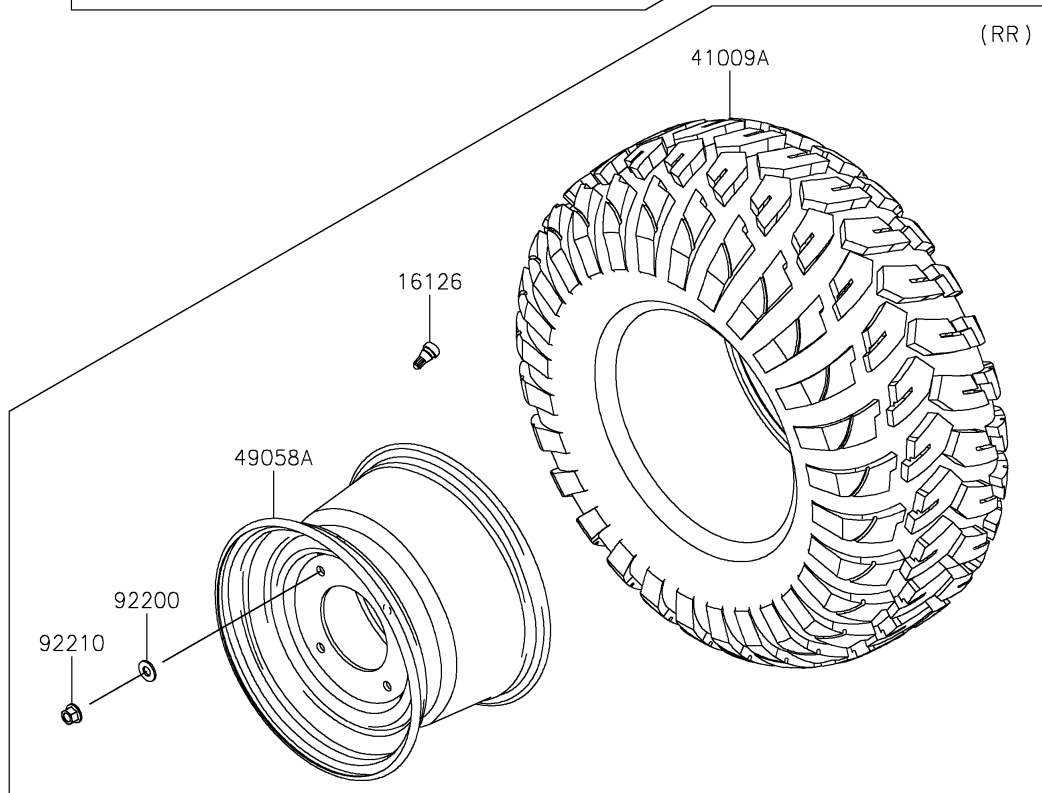

# 2021 MULE PRO-FXT™ PARTS DIAGRAM

Wheels/Tires

### Wheels/Tires

ITEM NAME	PART NUMBER	QUANTITY
VALVE (Ref # 16126)	16126-4001	4
TIRE,26X9.00R12 4PR,FRONTIER (Ref # 41009)	41009-0567	2
TIRE,26X11.00R12 4PR,FRONTIER (Ref # 41009A)	41009-0568	2
WHEEL,FR,12X7.0AT,F.S.BLACK (Ref # 49058)	49058-0608-397	2
WHEEL,RR,12X8.0AT,F.S.BLACK (Ref # 49058A)	49058-0611-397	2
WASHER,12.1X26X2.3 (Ref # 92200)	92200-0930	8
NUT,12MM (Ref # 92210)	92210-0603	16