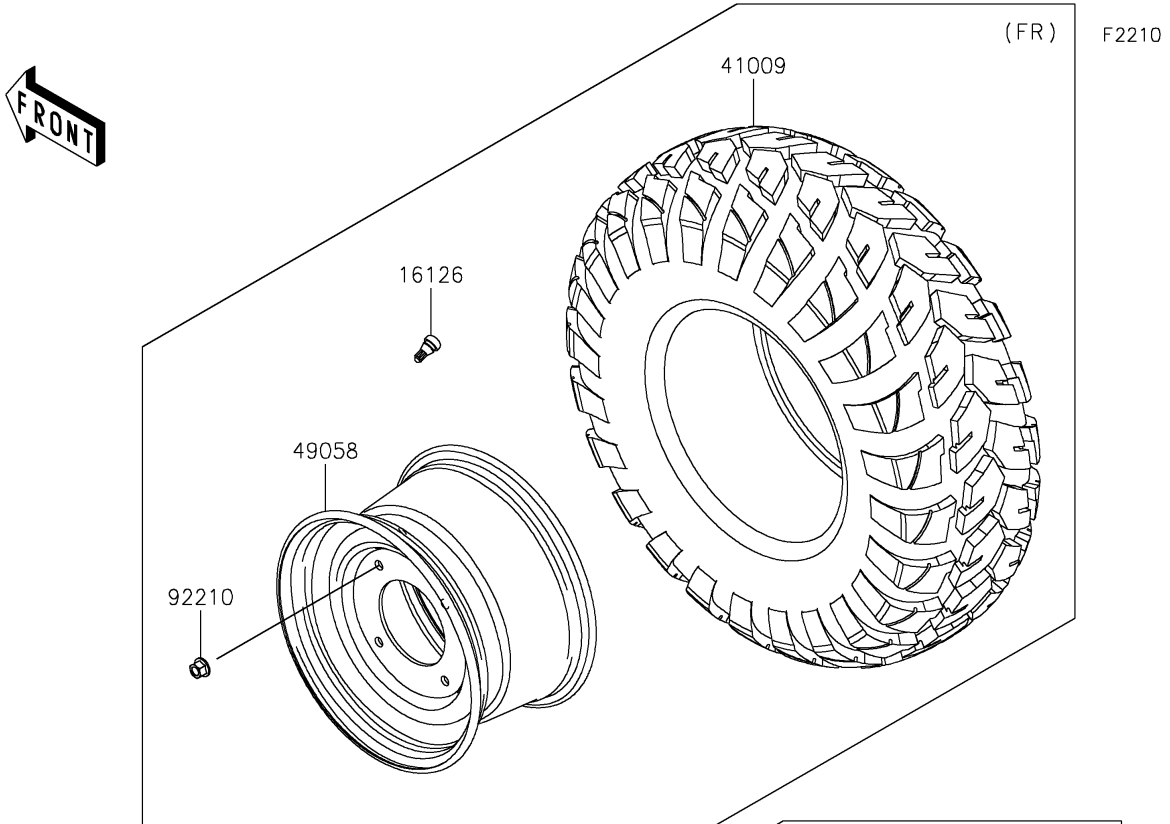

# 2021 MULE PRO-FXT™ PARTS DIAGRAM

Wheels/Tires

### Wheels/Tires

ITEM NAME	PART NUMBER	QUANTITY
VALVE (Ref # 16126)	16126-4001	4
TIRE,26X9.00R12 4PR,FRONTIER (Ref # 41009)	41009-0567	2
TIRE,26X11.00R12 4PR,FRONTIER (Ref # 41009A)	41009-0568	2
WHEEL,FR,12X7.0AT,F.S.BLACK (Ref # 49058)	49058-0608-397	2
WHEEL,RR,12X8.0AT,F.S.BLACK (Ref # 49058A)	49058-0611-397	2
WASHER,12.1X26X2.3 (Ref # 92200)	92200-0930	8
NUT,12MM (Ref # 92210)	92210-0603	16