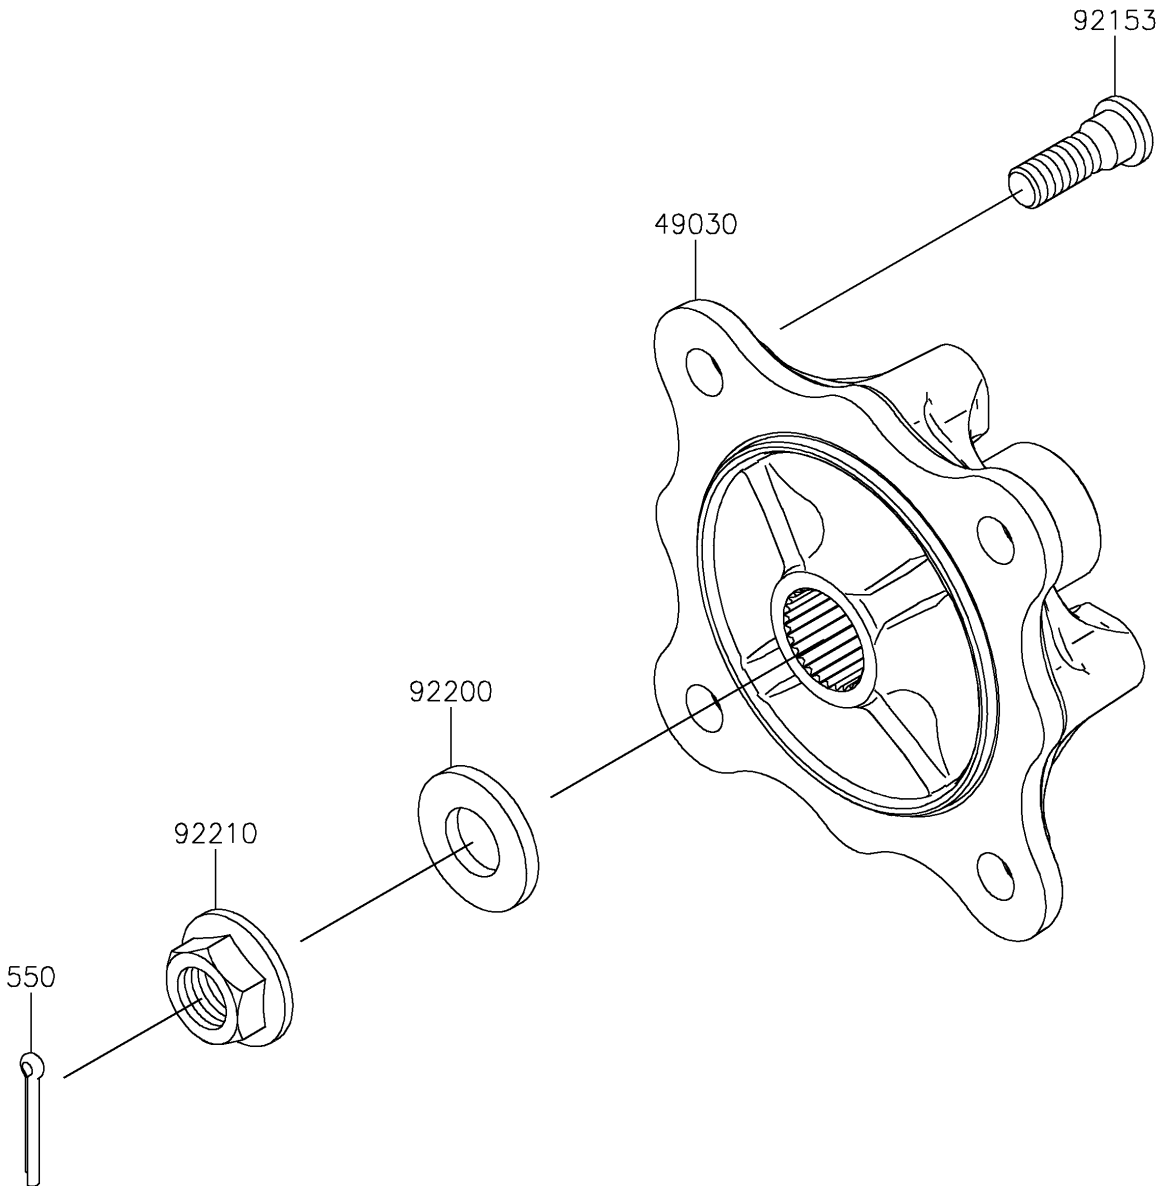

2021 MULE PRO-FXT™ PARTS DIAGRAM

Rear Hubs/Brakes

F2240

2021 MULE PRO-FXT™ PARTS LIST

Rear Hubs/Brakes

ITEM NAME	PART NUMBER	QUANTITY
HUB,RR (Ref # 49030)	49030-0049	2
PIN-COTTER,4.0X30 (Ref # 550)	550AA4030	2
BOLT,12MM (Ref # 92153)	92153-1915	8
WASHER,20.3X41X4.5 (Ref # 92200)	92200-0921	2
NUT,FLANGED,20MM (Ref # 92210)	92210-2093	2