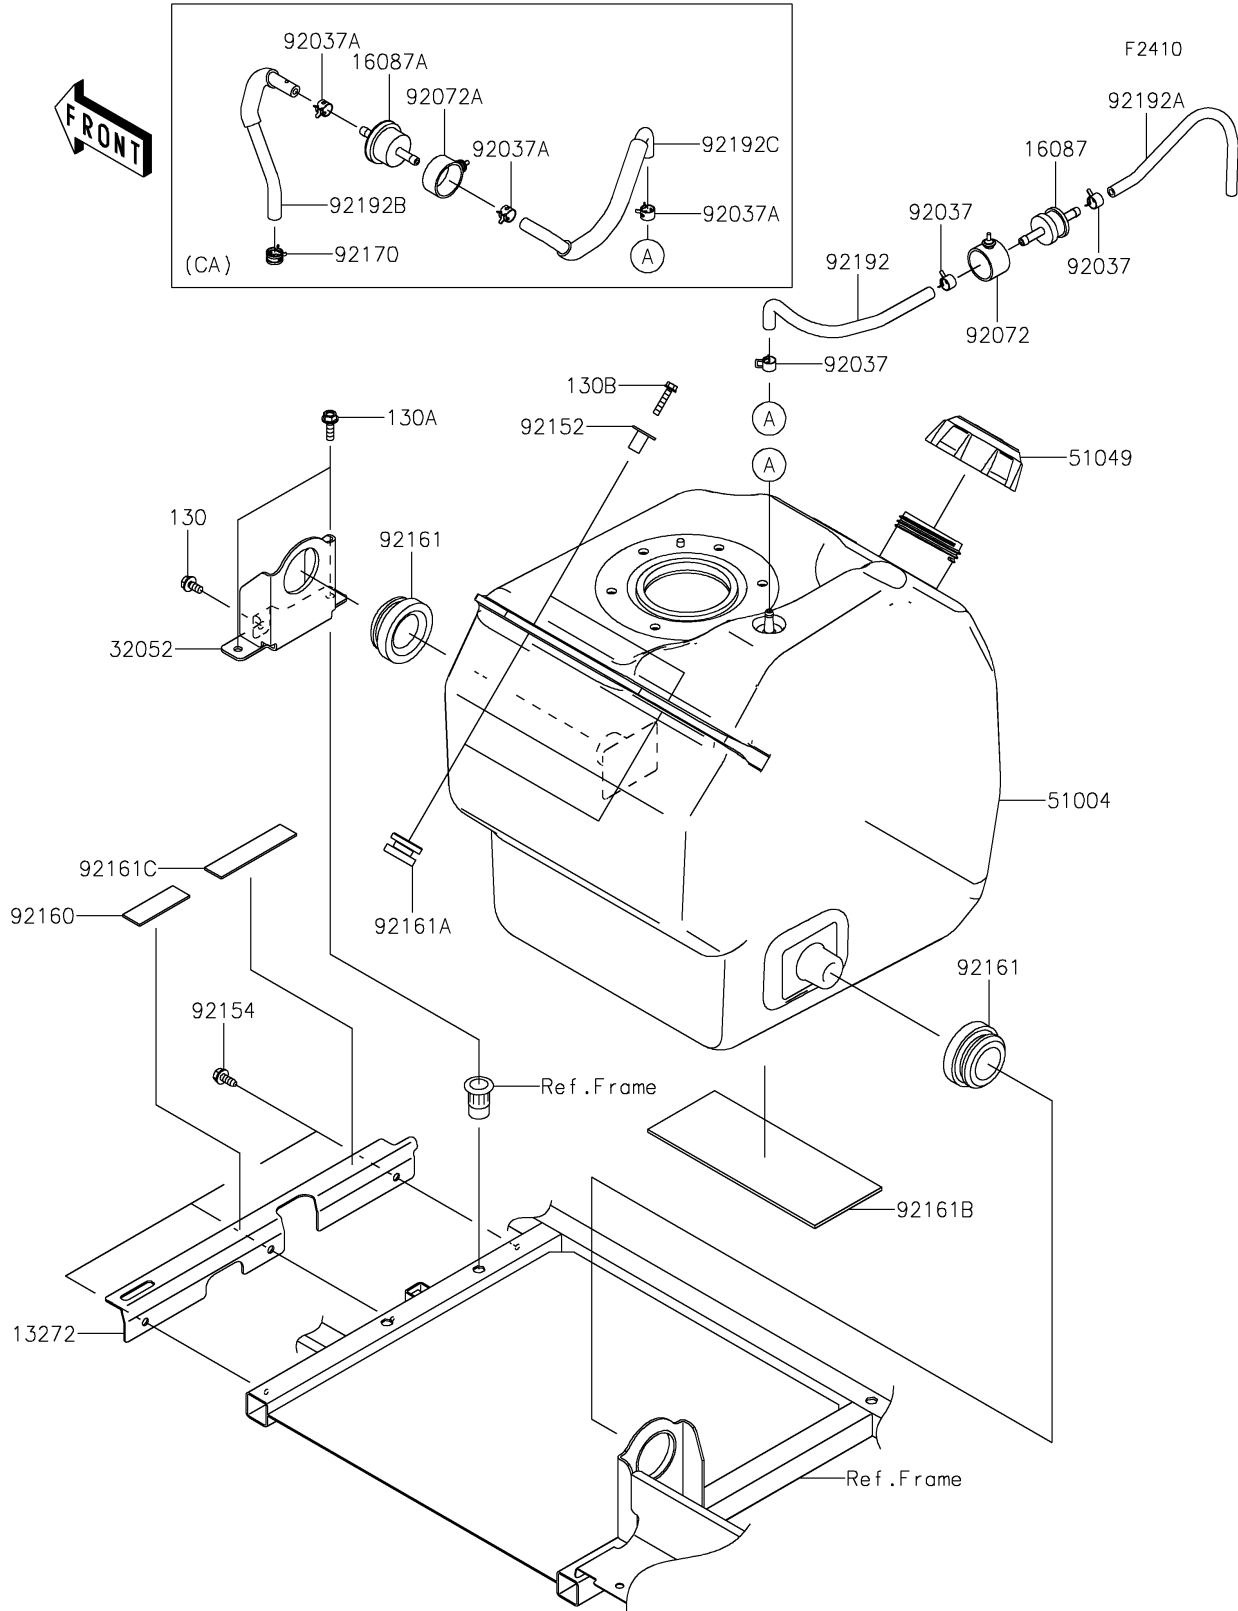

2021 MULE PRO-FXT™ PARTS DIAGRAM

Fuel Tank

2021 MULE PRO-FXT™ PARTS LIST

Fuel Tank

ITEM NAME	PART NUMBER	QUANTITY
BOLT-FLANGED,6X12 (Ref # 130)	130BA0612	1
BOLT-FLANGED,6X20 (Ref # 130A)	130BA0620	2
BOLT-FLANGED,6X30 (Ref # 130B)	130BA0630	2
PLATE (Ref # 13272)	13272-2206	1
BRACKET-TANK (Ref # 32052)	32052-0751	1
TANK-FUEL (Ref # 51004)	51004-0018	1
CAP-TANK,FUEL (Ref # 51049)	51049-0718	1
COLLAR,6.8X10X18.1 (Ref # 92152)	92152-1867	2
BOLT,6X15.6 (Ref # 92154)	92154-1250	3
DAMPER (Ref # 92160)	92160-1075	1
DAMPER,30X56X25 (Ref # 92161)	92161-1613	2
DAMPER,10X28X17 (Ref # 92161A)	92161-1614	2
DAMPER,80X200X3.175 (Ref # 92161B)	92161-1645	1
DAMPER (Ref # 92161C)	92161-1876	1