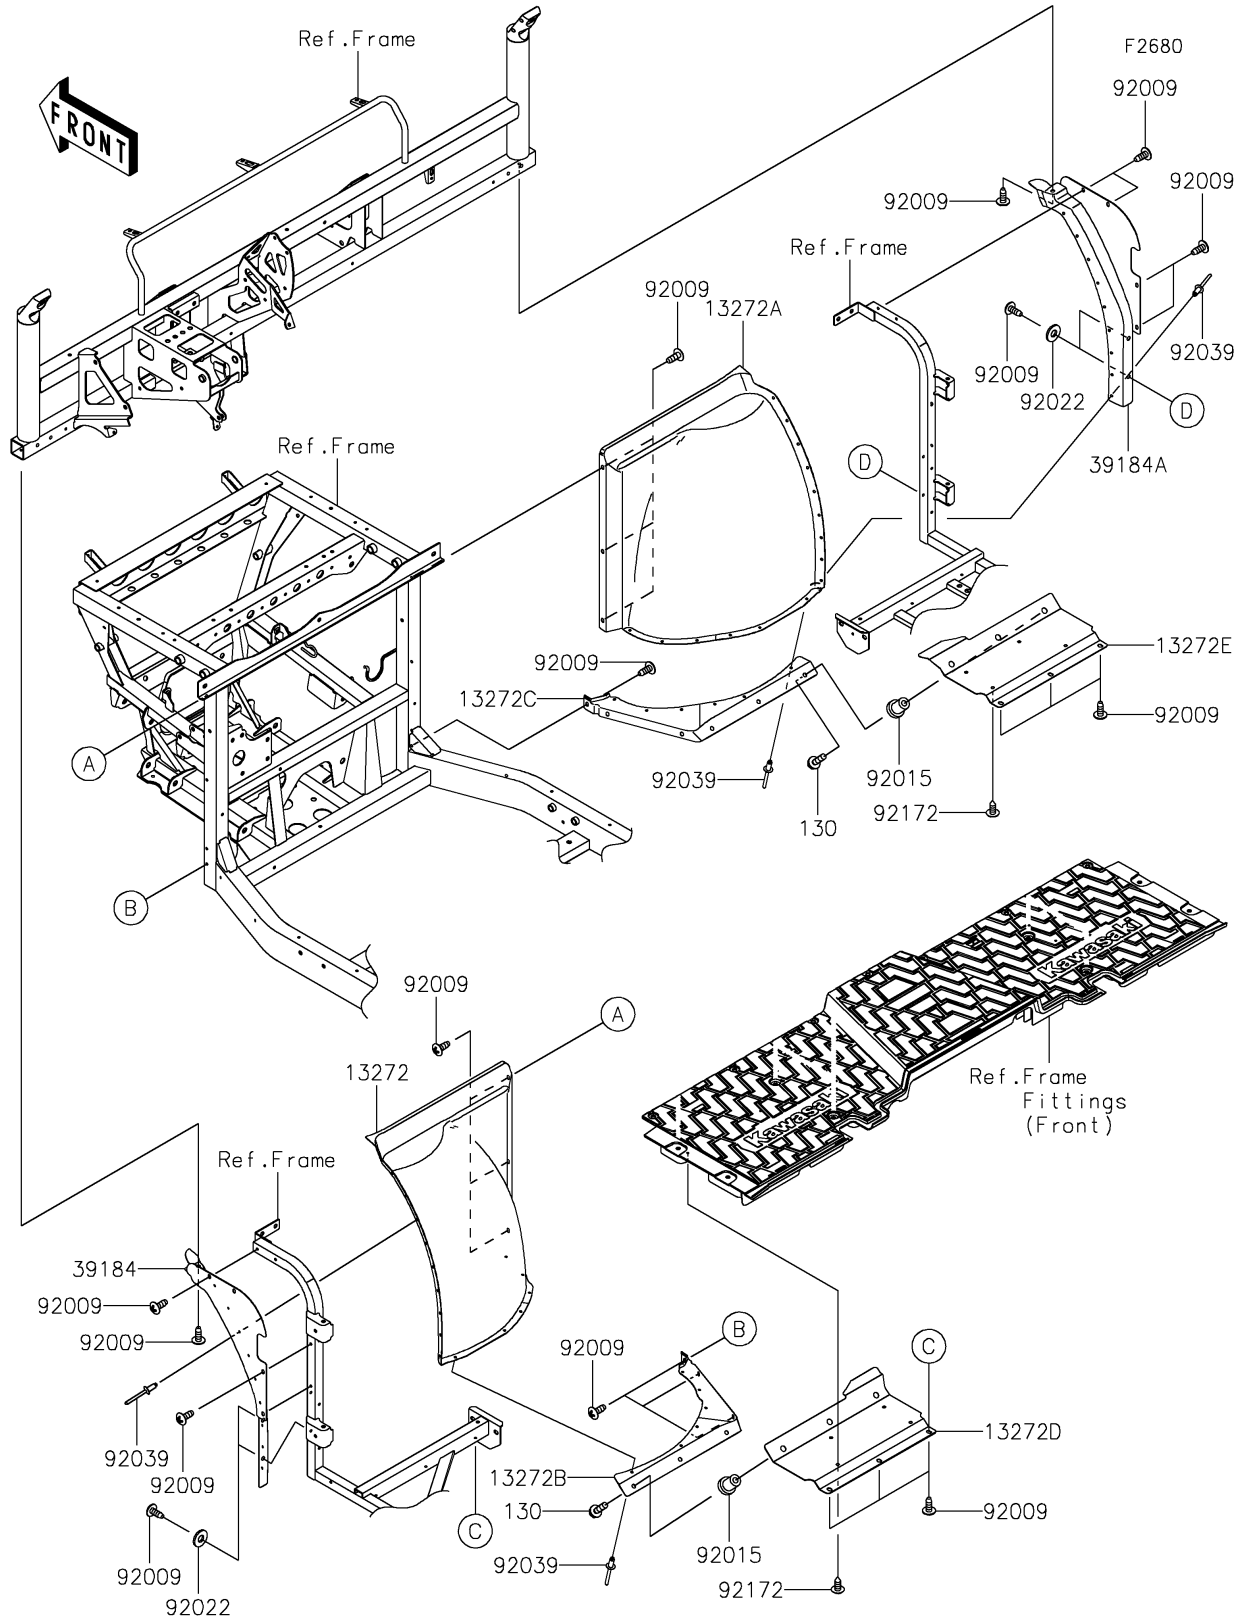

2021 MULE PRO-FXT™ PARTS DIAGRAM

Guard(s)

2021 MULE PRO-FXT™ PARTS LIST

Guard(s)

ITEM NAME	PART NUMBER	QUANTITY
BOLT-FLANGED,6X20 (Ref # 130)	130BA0620	6
PLATE (Ref # 13272)	13272-2323	1
PLATE (Ref # 13272A)	13272-2324	1
PLATE (Ref # 13272B)	13272-2327	1
PLATE (Ref # 13272C)	13272-2328	1
PLATE,UNDER GUARD,LH (Ref # 13272D)	13272-2330	1
PLATE,UNDER GUARD,RH (Ref # 13272E)	13272-2331	1
BRACKET-ASSY,SIDE,LH (Ref # 39184)	39184-0718	1
BRACKET-ASSY,SIDE,RH (Ref # 39184A)	39184-0719	1
SCREW,TAPPING,6X16 (Ref # 92009)	92009-1166	32
NUT,RUBBER,6MM (Ref # 92015)	92015-1692	6
WASHER,8.2X19X2 (Ref # 92022)	92022-1533	4
RIVET,4.8X7.6 (Ref # 92039)	92039-0784	30
SCREW,6X16 (Ref # 92172)	92172-0284	8