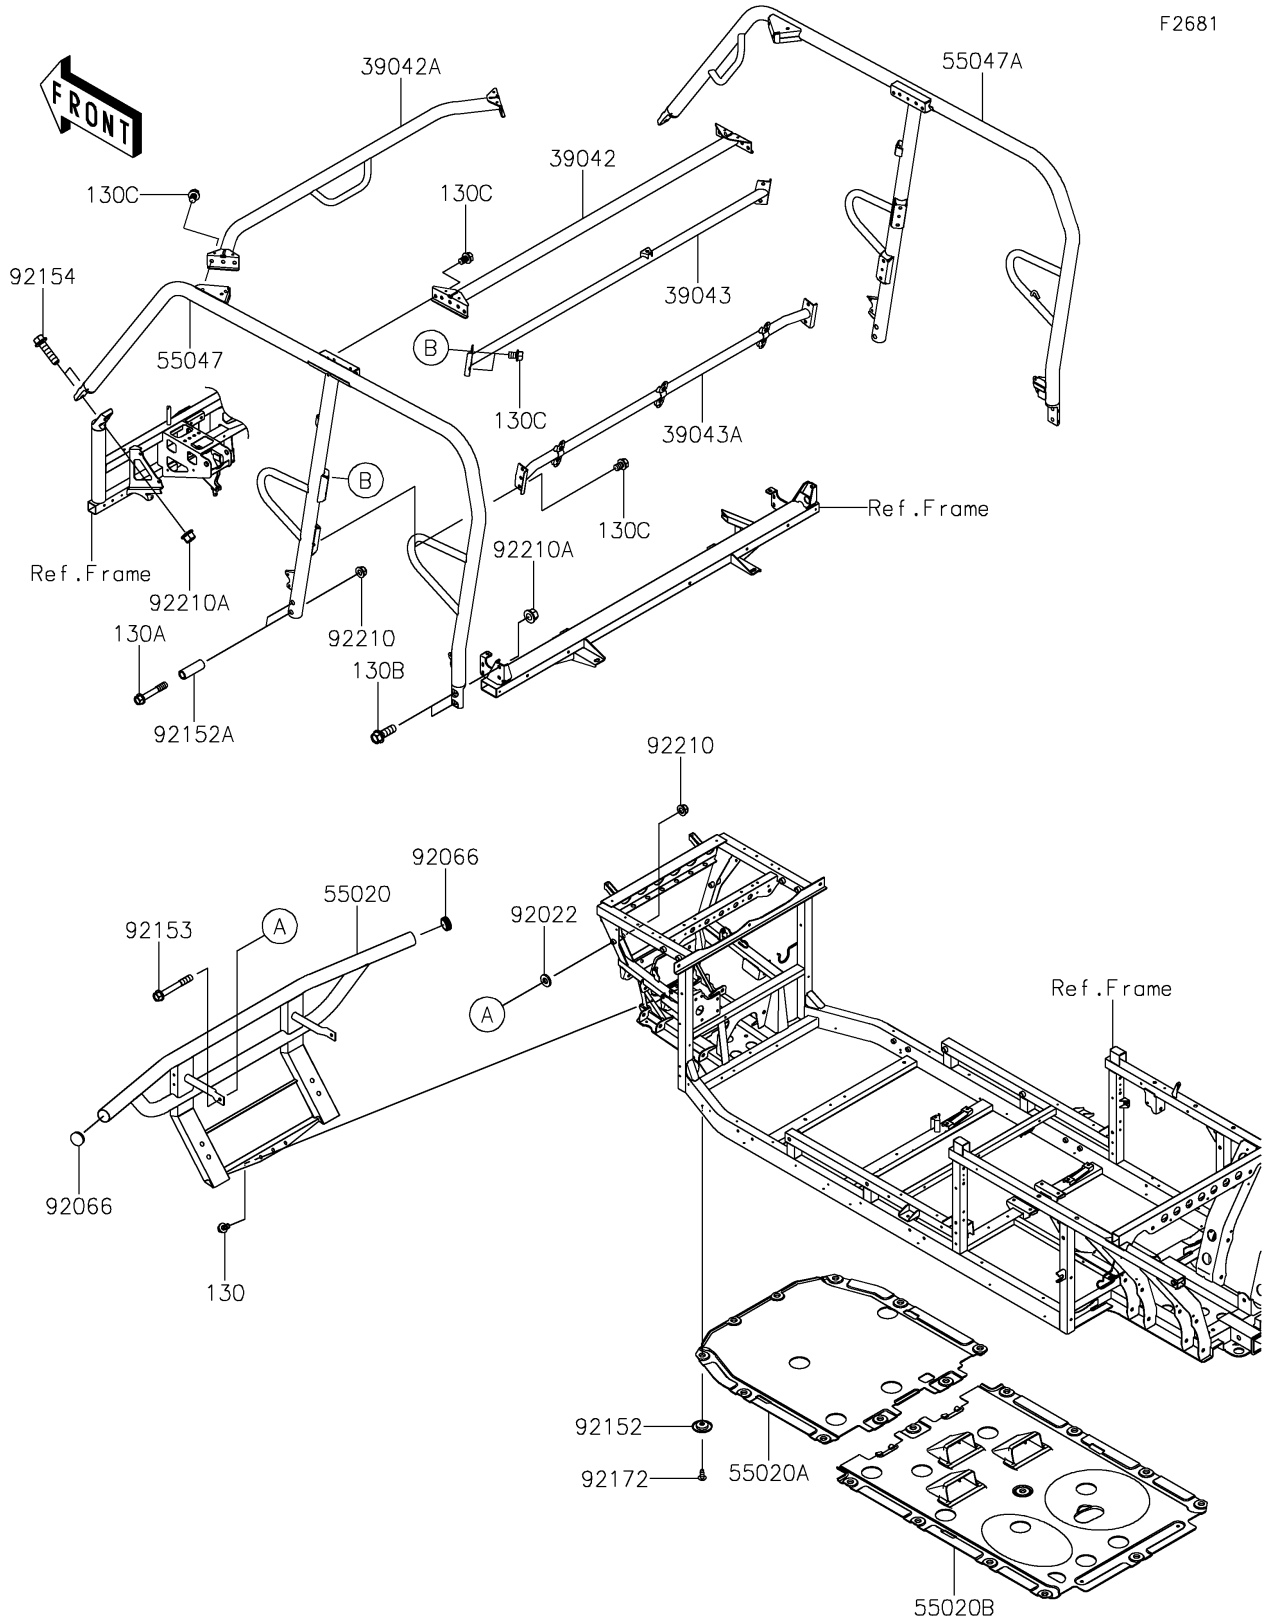

2021 MULE PRO-FXT™ PARTS DIAGRAM

Guards/Cab Frame

F2681

2021 MULE PRO-FXT™ PARTS LIST

Guards/Cab Frame

ITEM NAME	PART NUMBER	QUANTITY
BOLT-FLANGED,8X16 (Ref # 130)	130BA0816	3
BOLT-FLANGED,10X60 (Ref # 130A)	130BA1060	4
BOLT-FLANGED,12X35 (Ref # 130B)	130BA1235	4
BOLT-FLANGED,10X14 (Ref # 130C)	130CA1014	20
CROSSMEMBER,RR,T.BLACK (Ref # 39042)	39042-0015-388	1
CROSSMEMBER,FR,T.BLACK (Ref # 39042A)	39042-0016-388	1
CROSSMEMBER-COMP,B-P.,UPP,BLK (Ref # 39043)	39043-0016-388	1
CROSSMEMBER-COMP,B-P.,LWR,BLK (Ref # 39043A)	39043-0017-388	1
GUARD,FR PIPE,T.BLACK (Ref # 55020)	55020-0933-388	1
GUARD,SKID PLATE (Ref # 55020A)	55020-0934	1
GUARD,SKID PLATE (Ref # 55020B)	55020-0935	1
BAR-COMP,LH,T.BLACK (Ref # 55047)	55047-0361-388	1
BAR-COMP,RH,T.BLACK (Ref # 55047A)	55047-0362-388	1
WASHER,10X22X3 (Ref # 92022)	92022-1365	2
PLUG (Ref # 92066)	92066-0769	2
COLLAR (Ref # 92152)	92152-0784	21
COLLAR,10.5X16X47 (Ref # 92152A)	92152-1800	4
BOLT,FLANGED,10X75 (Ref # 92153)	92153-1384	2
BOLT,FLANGED,12X45 (Ref # 92154)	92154-1420	4
SCREW,TAPPING,6X16 (Ref # 92172)	92172-0739	21
NUT,LOCK,FLANGED,10MM (Ref # 92210)	92210-0276	6
NUT,12MM (Ref # 92210A)	92210-0603	8