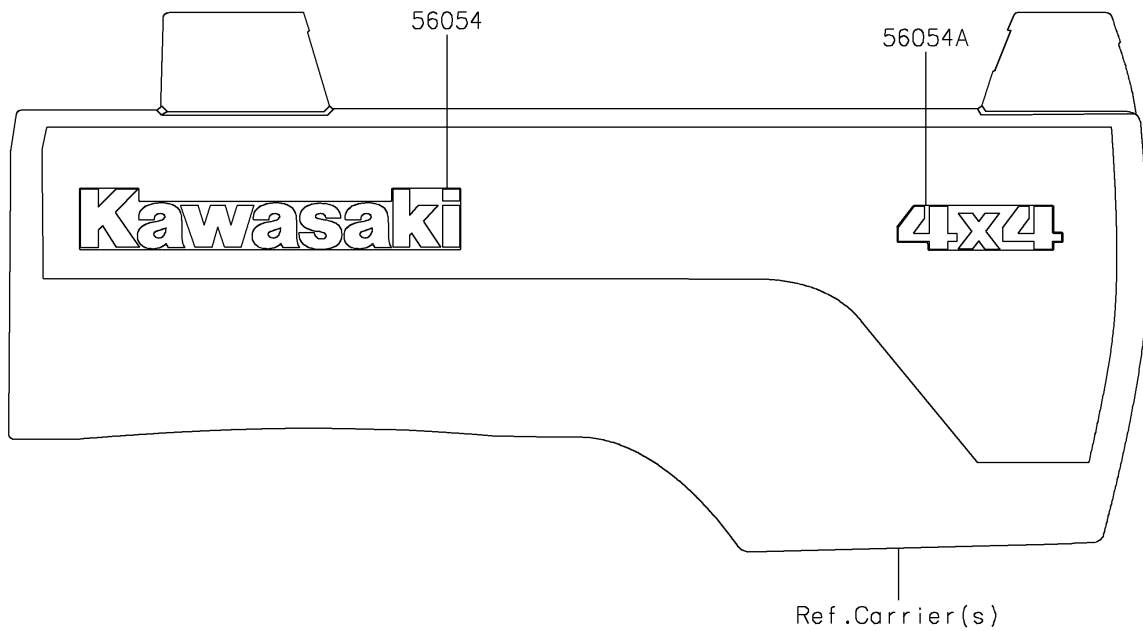

2021 MULE PRO-FXT™ PARTS DIAGRAM

Decals

F2861

2021 MULE PRO-FXT™ PARTS LIST

Decals

ITEM NAME	PART NUMBER	QUANTITY
MARK,CARRIER,KAWASAKI (Ref # 56054)	56054-1530	2
MARK,SIDE PLATE,4X4 (Ref # 56054A)	56054-1809	2
MARK,FR FENDER,MULE PRO-FXT (Ref # 56054B)	56054-1830	2