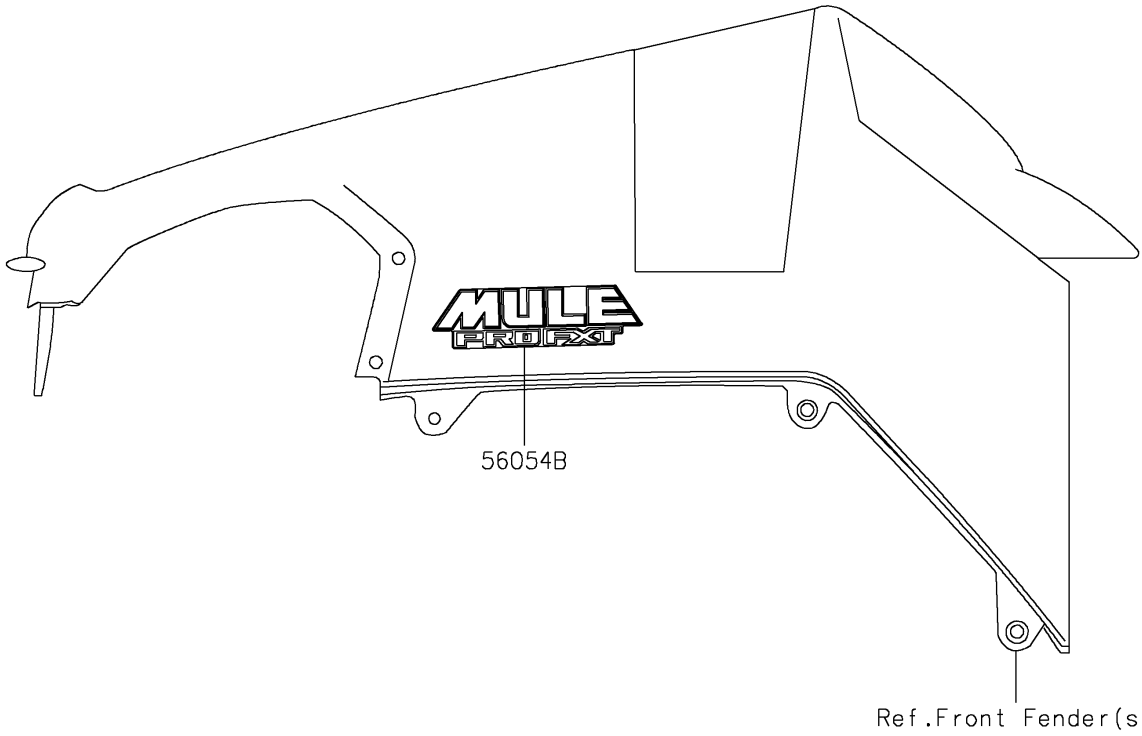

2021 MULE PRO-FXT™ PARTS DIAGRAM

Decals

F2861

2021 MULE PRO-FXT™ PARTS LIST

Decals

ITEM NAME	PART NUMBER	QUANTITY
MARK,CARRIER,KAWASAKI (Ref # 56054)	56054-1530	2
MARK,SIDE PLATE,4X4 (Ref # 56054A)	56054-1809	2
MARK,FR FENDER,MULE PRO-FXT (Ref # 56054B)	56054-1830	2