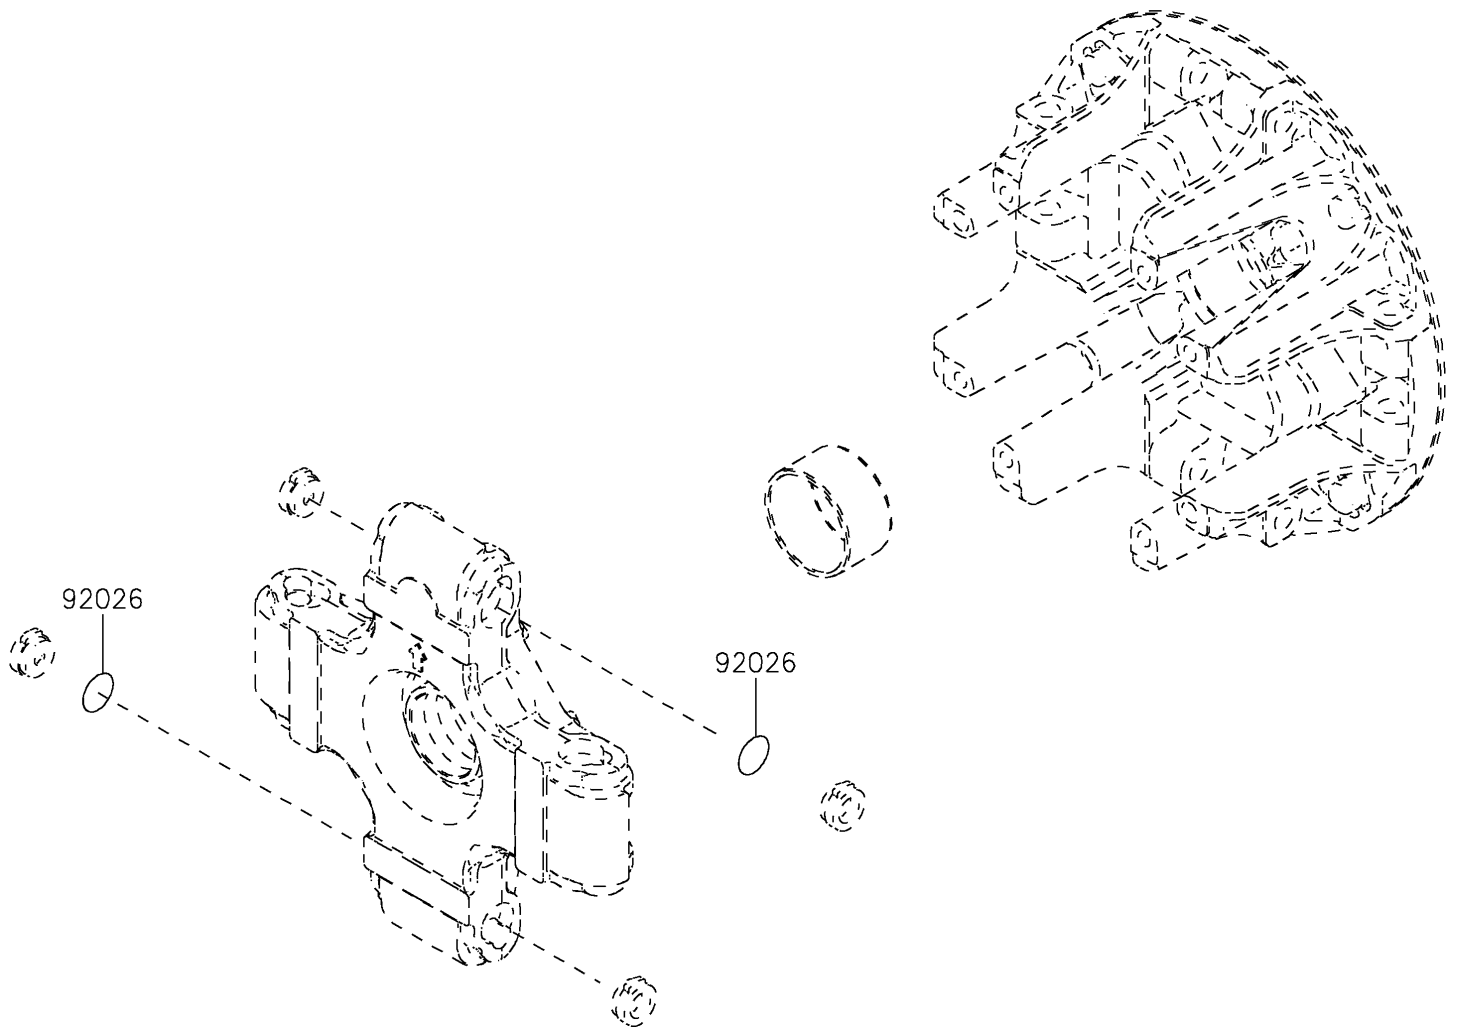

# 2021 MULE PRO-FXT™ PARTS DIAGRAM

Optional Parts

F2890

(Ref. Drive Converter)

### Optional Parts

ITEM NAME	PART NUMBER	QUANTITY
SPACER,T=0.1 (Ref # 92026)	92026-0038	2