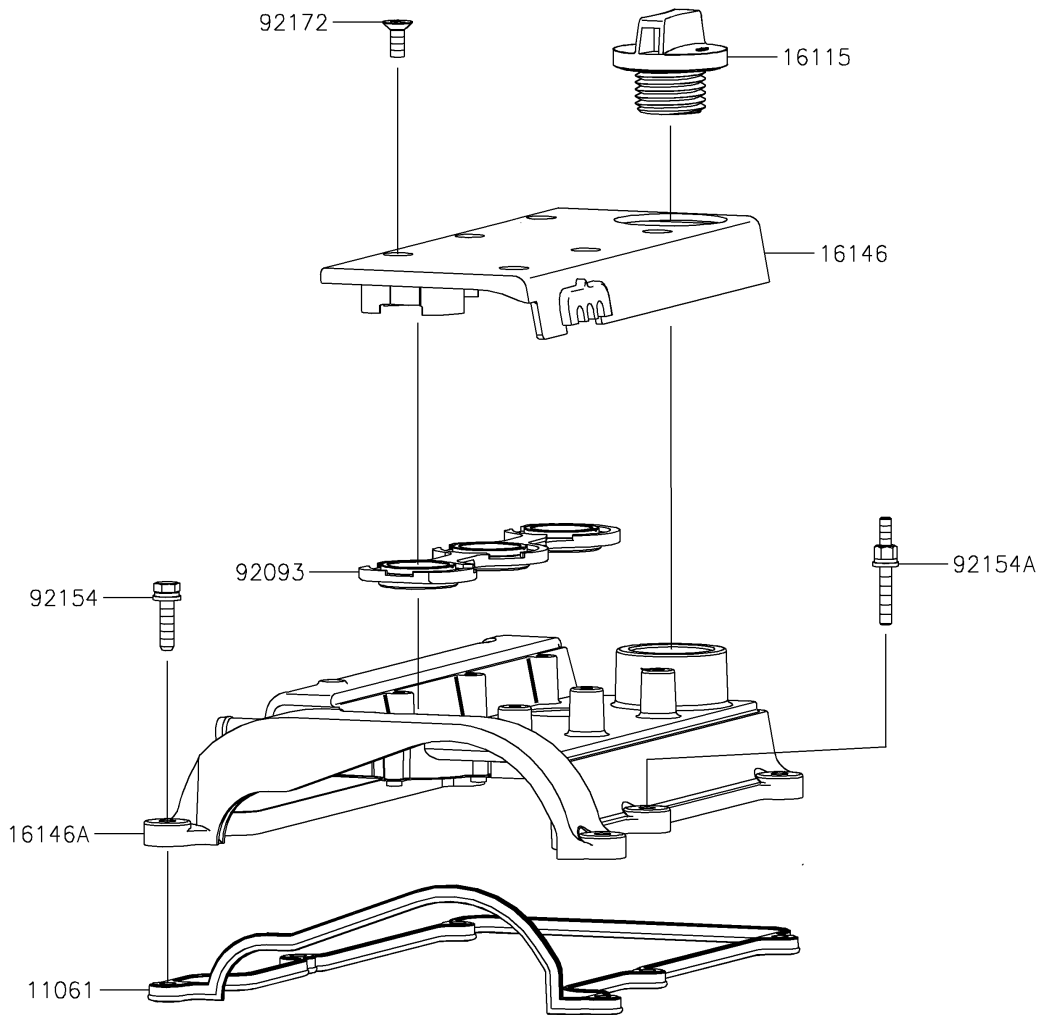

2021 MULE PRO-FXT™ EPS CAMO PARTS DIAGRAM

Cylinder Head Cover

E1112

2021 MULE PRO-FXT™ EPS CAMO PARTS LIST

Cylinder Head Cover

ITEM NAME	PART NUMBER	QUANTITY
GASKET,HEAD COVER (Ref # 11061)	11061-0953	1
CAP-OIL FILLER (Ref # 16115)	16115-0027	1
COVER-ASSY,SPARK PLUG (Ref # 16146)	16146-0738	1
COVER-ASSY,CYLINDER HEAD (Ref # 16146A)	16146-0741	1
SEAL,SPARK PLUG COVER (Ref # 92093)	92093-0608	1
BOLT,6X25 (Ref # 92154)	92154-1583	5
BOLT (Ref # 92154A)	92154-1584	1
SCREW,6X16 (Ref # 92172)	92172-0905	6