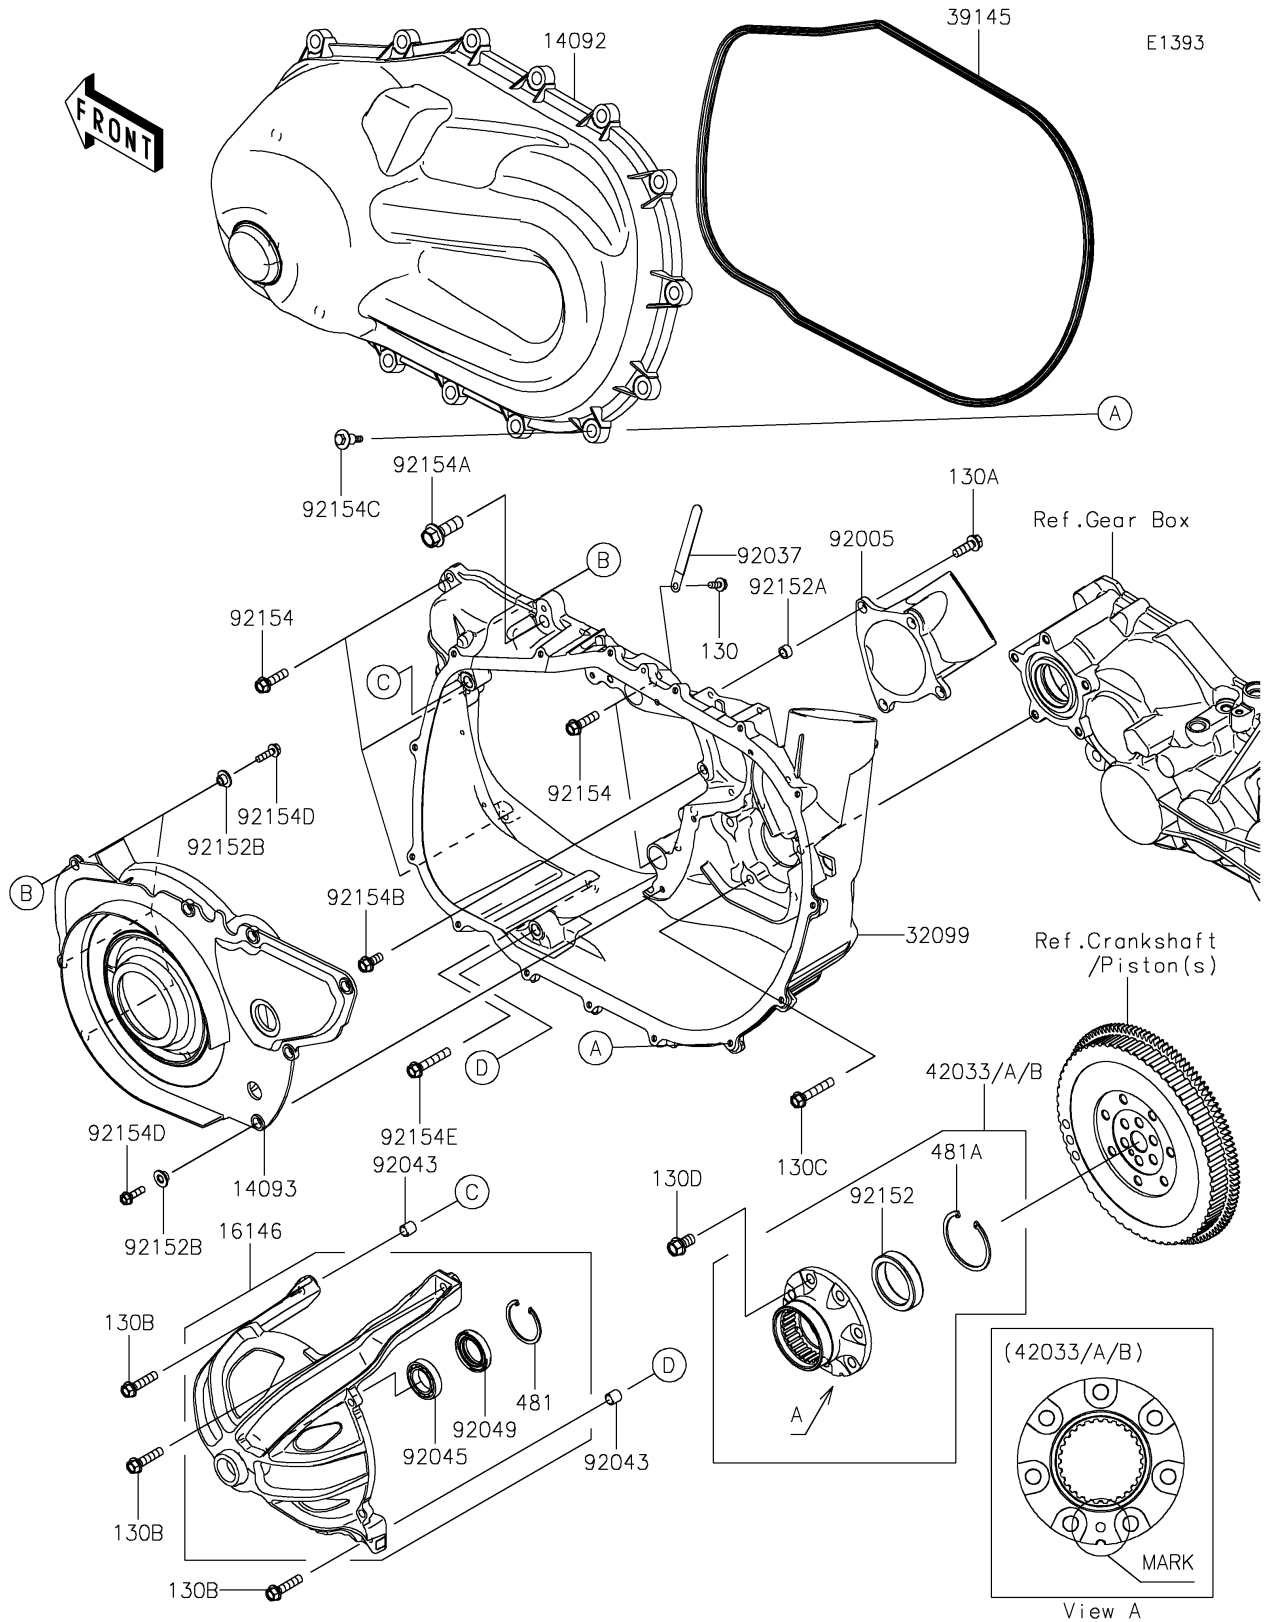

# 2021 MULE PRO-FXT™ EPS CAMO PARTS DIAGRAM

Converter Cover

## 2021 MULE PRO-FXT™ EPS CAMO PARTS LIST

### Converter Cover

ITEM NAME	PART NUMBER	QUANTITY
BOLT-FLANGED,6X14 (Ref # 130)	130BA0614	1
BOLT-FLANGED,8X25 (Ref # 130A)	130BA0825	4
BOLT-FLANGED,8X35 (Ref # 130B)	130BA0835	3
BOLT-FLANGED,8X45 (Ref # 130C)	130BA0845	5
BOLT-FLANGED,10X18 (Ref # 130D)	130CA1018	7
COVER,CVT (Ref # 14092)	14092-1202	1
COVER (Ref # 14093)	14093-0717	1
COVER-ASSY (Ref # 16146)	16146-0734	1
CASE,CVT (Ref # 32099)	32099-0813	1
TRIM-SEAL (Ref # 39145)	39145-0047	1
COUPLING-ASSY,B MARK,WHITE (Ref # 42033)	42033-0582	1
COUPLING-ASSY,A MARK,BLUE (Ref # 42033A)	42033-0583	1
COUPLING-ASSY,C MARK,YELLOW (Ref # 42033B)	42033-0584	1
CIRCLIP-TYPE-C,45MM (Ref # 481)	481J4500	1
CIRCLIP (Ref # 481A)	481J6200	1
FITTING,INTAKE (Ref # 92005)	92005-0762	1
CLAMP (Ref # 92037)	92037-1993	1
PIN,12X14 (Ref # 92043)	92043-0963	2
BEARING-BALL,#6905 (Ref # 92045)	92045-036	1
SEAL-OIL,HTC 28X45X8 (Ref # 92049)	92049-0767	1
COLLAR (Ref # 92152)	92152-1822	1
COLLAR,8.8X12.3X6.9 (Ref # 92152A)	92152-1853	4
COLLAR (Ref # 92152B)	92152-1931	8
BOLT,FLANGED,8X30 (Ref # 92154)	92154-0850	5
BOLT,FLANGED,12X35 (Ref # 92154A)	92154-1337	1
BOLT,FLANGED,8X18 (Ref # 92154B)	92154-1386	1
BOLT,CVT COVER (Ref # 92154C)	92154-1522	15
BOLT,FLANGED,6X22 (Ref # 92154D)	92154-1525	8
BOLT,FLANGED,8X45 (Ref # 92154E)	92154-1526	1