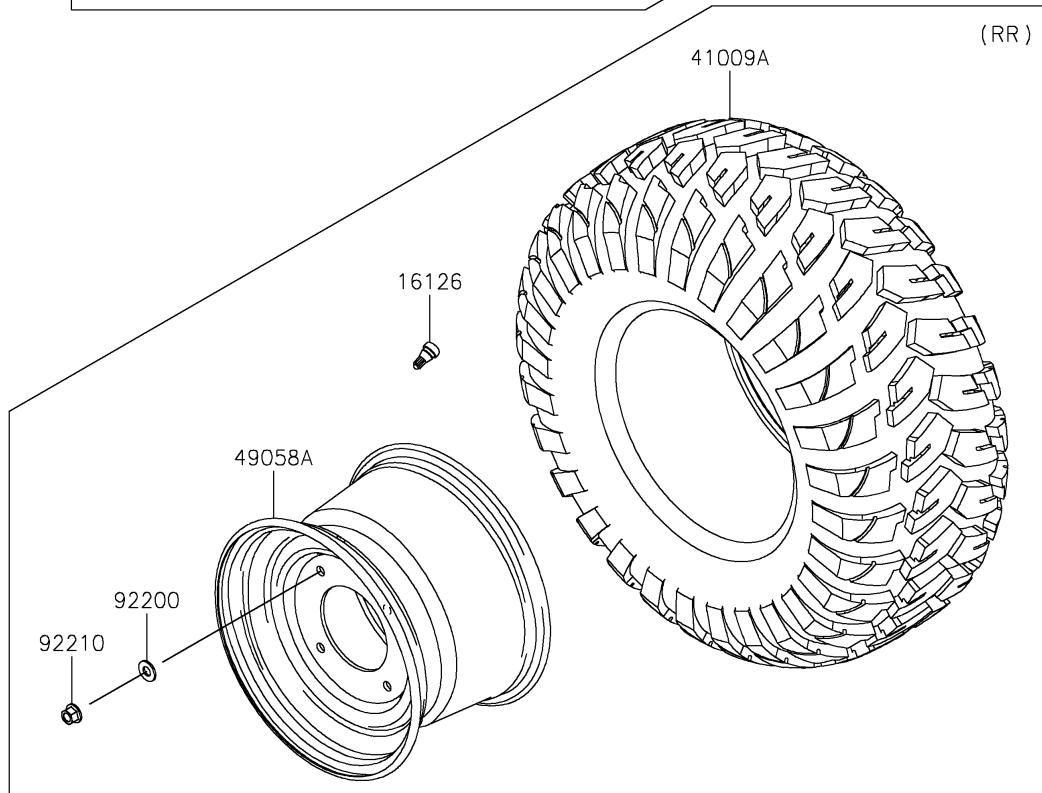

# 2021 MULE PRO-FXT™ EPS CAMO PARTS DIAGRAM

Wheels/Tires

F2210

## 2021 MULE PRO-FXT™ EPS CAMO PARTS LIST

### Wheels/Tires

ITEM NAME	PART NUMBER	QUANTITY
VALVE (Ref # 16126)	16126-4001	4
TIRE,FR,26X9.00R12 4PR,FRONTIER (Ref # 41009)	41009-0567	2
TIRE,RR,26X11.00R12 4PR,FRONTIER (Ref # 41009A)	41009-0568	2
WHEEL,FR,12X7.0AT,F.S.BLACK (Ref # 49058)	49058-0608-397	2
WHEEL,RR,12X8.0AT,F.S.BLACK (Ref # 49058A)	49058-0611-397	2
WASHER,12.1X26X2.3 (Ref # 92200)	92200-0930	8
NUT,12MM (Ref # 92210)	92210-0603	16