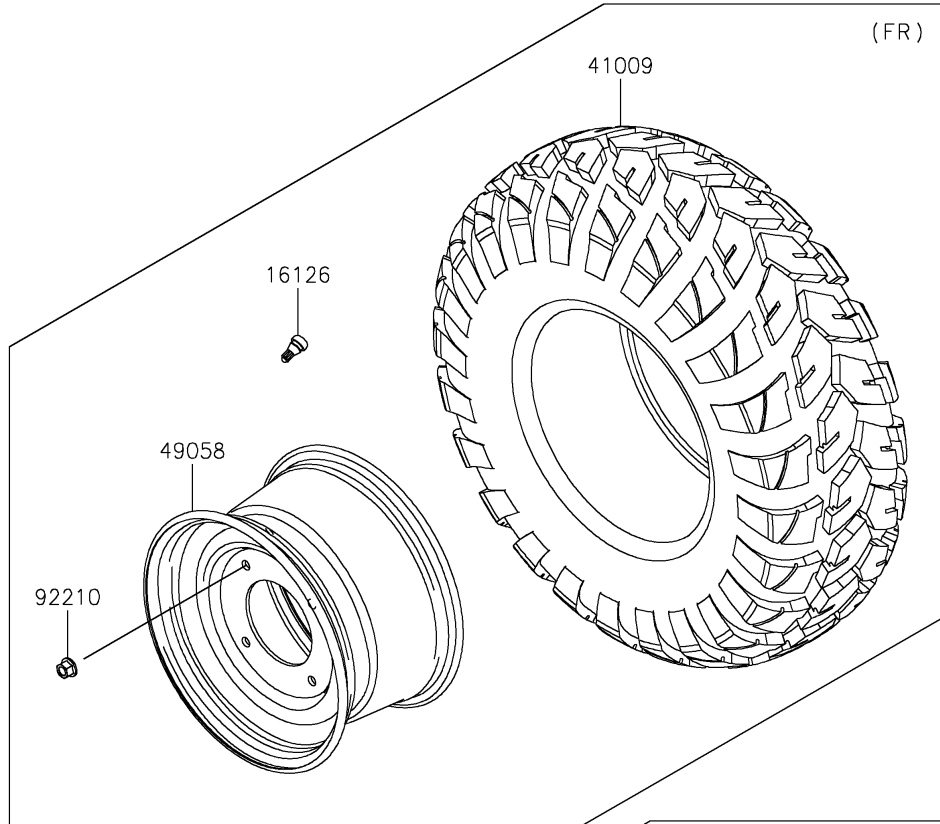

# 2021 MULE PRO-FXT™ EPS CAMO PARTS DIAGRAM

Wheels/Tires

F2210

## 2021 MULE PRO-FXT™ EPS CAMO PARTS LIST

### Wheels/Tires

ITEM NAME	PART NUMBER	QUANTITY
VALVE (Ref # 16126)	16126-4001	4
TIRE,FR,26X9.00R12 4PR,FRONTIER (Ref # 41009)	41009-0567	2
TIRE,RR,26X11.00R12 4PR,FRONTIER (Ref # 41009A)	41009-0568	2
WHEEL,FR,12X7.0AT,F.S.BLACK (Ref # 49058)	49058-0608-397	2
WHEEL,RR,12X8.0AT,F.S.BLACK (Ref # 49058A)	49058-0611-397	2
WASHER,12.1X26X2.3 (Ref # 92200)	92200-0930	8
NUT,12MM (Ref # 92210)	92210-0603	16