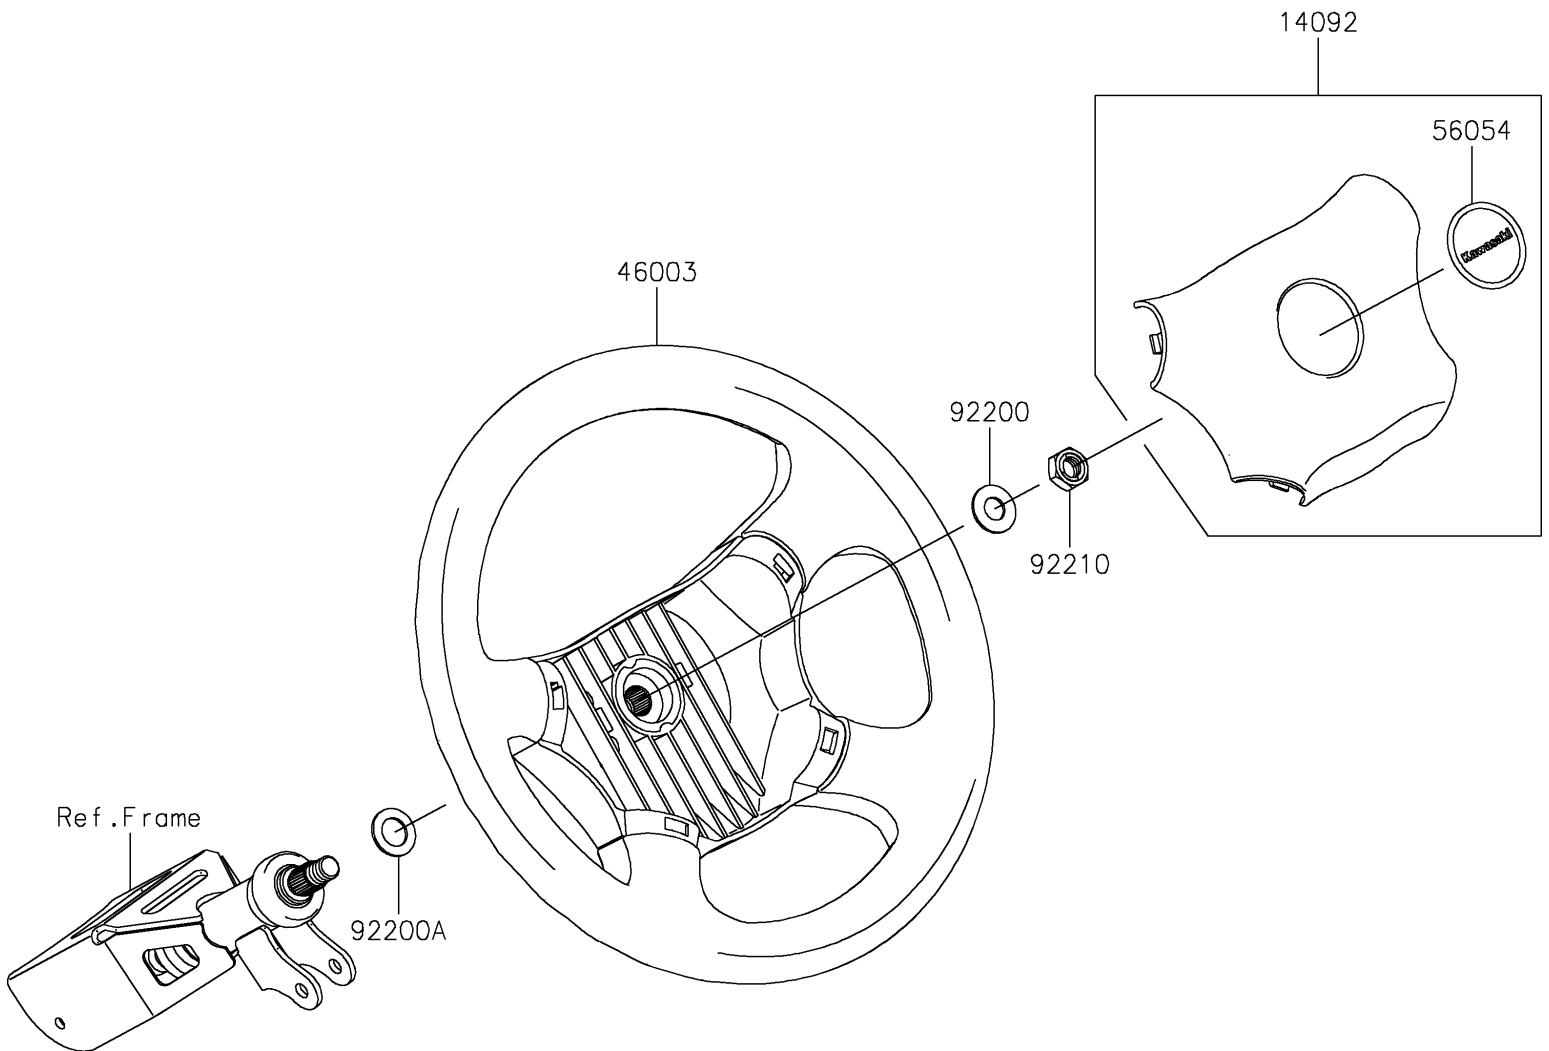

2021 MULE PRO-FXT™ EPS CAMO PARTS DIAGRAM

Steering Wheel

F2311

2021 MULE PRO-FXT™ EPS CAMO PARTS LIST

Steering Wheel

ITEM NAME	PART NUMBER	QUANTITY
COVER,HORN SWITCH (Ref # 14092)	14092-1029	1
HANDLE (Ref # 46003)	46003-0595	1
MARK,CENTER LOGO,KAWASAKI (Ref # 56054)	56054-1188	1
WASHER,12.1X25X1.6 (Ref # 92200)	92200-0455	1
WASHER,15X25X1.6 (Ref # 92200A)	92200-0460	1
NUT,LOCK,12MM (Ref # 92210)	92210-1249	1