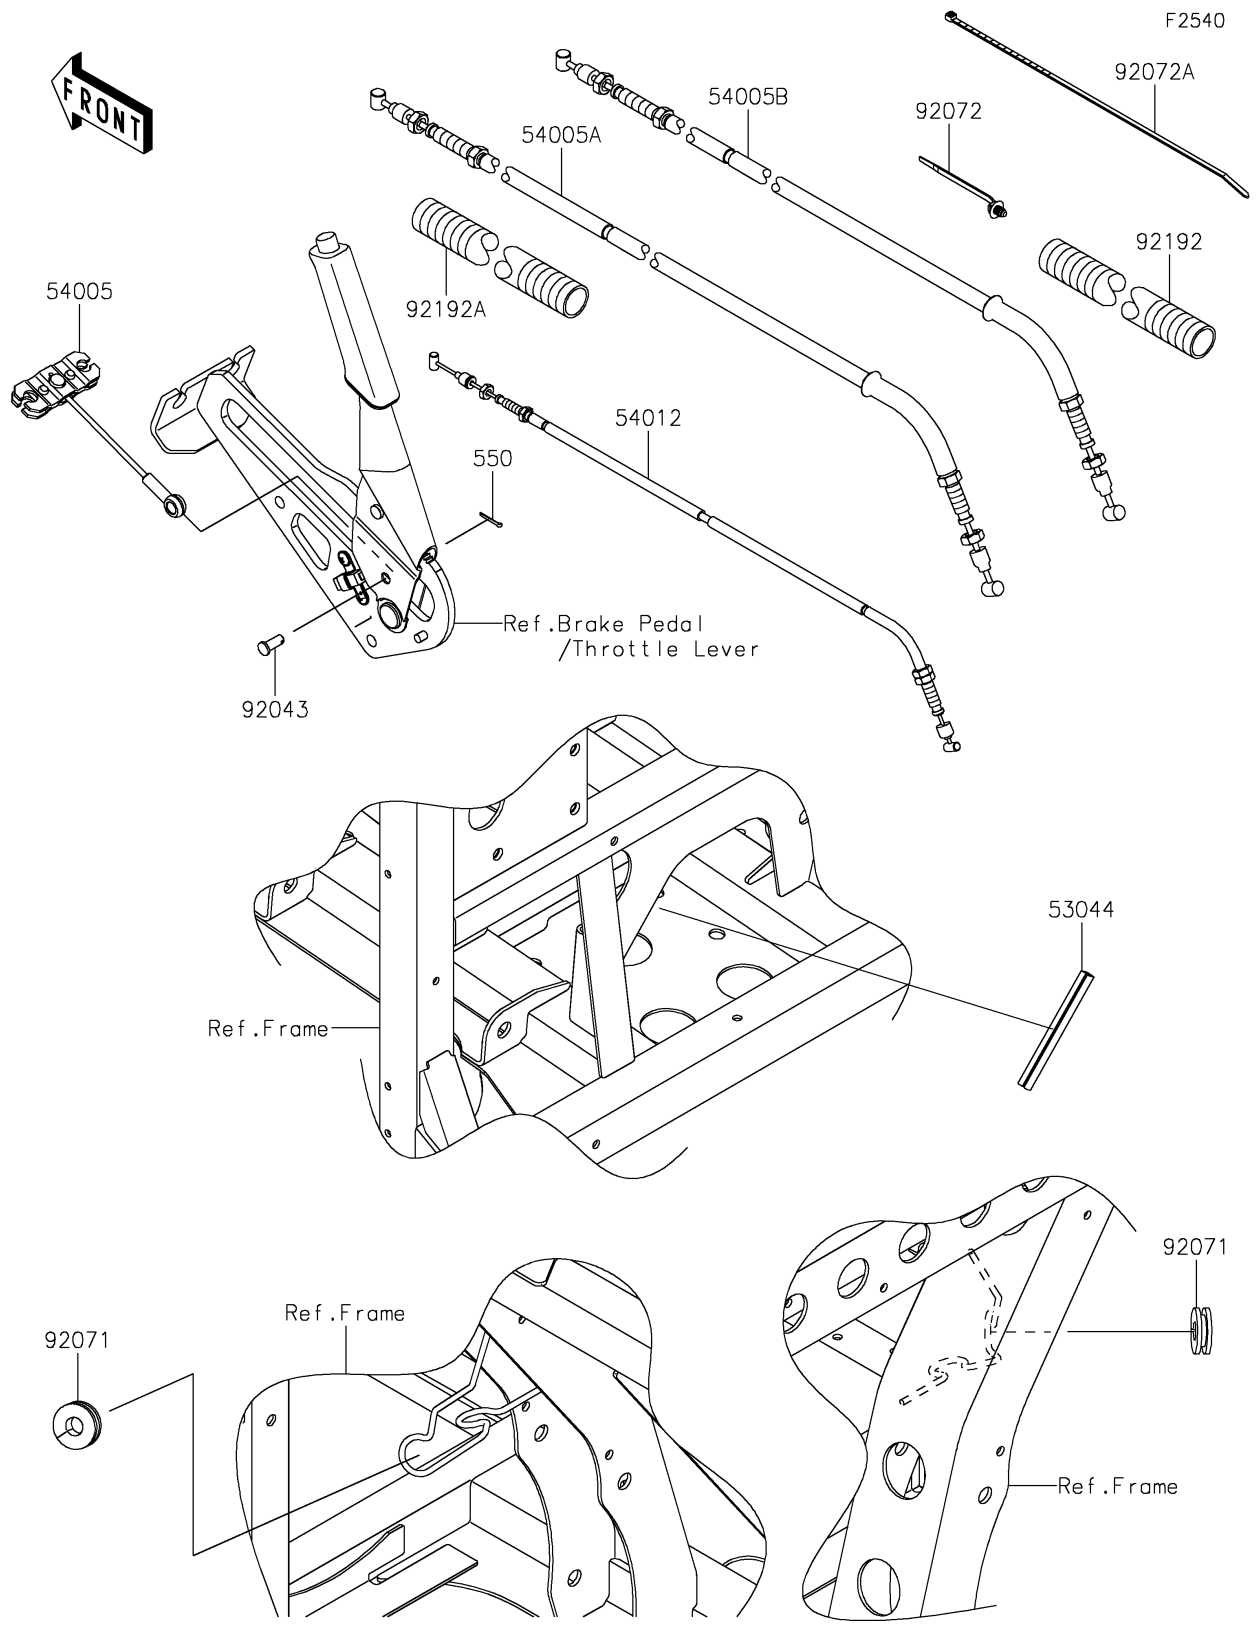

2021 MULE PRO-FXT™ EPS CAMO PARTS DIAGRAM

Cables

2021 MULE PRO-FXT™ EPS CAMO PARTS LIST

Cables

ITEM NAME	PART NUMBER	QUANTITY
TRIM,L=111 (Ref # 53044)	53044-7502	1
CABLE-BRAKE,PARKING,FR (Ref # 54005)	54005-0035	1
CABLE-BRAKE,PARKING,LH (Ref # 54005A)	54005-0039	1
CABLE-BRAKE,PARKING,RH (Ref # 54005B)	54005-0040	1
CABLE-THROTTLE (Ref # 54012)	54012-0639	1
PIN-COTTER,2.5X18 (Ref # 550)	550AA2518	1
PIN (Ref # 92043)	92043-1039	1
GROMMET (Ref # 92071)	92071-0029	2
BAND,OS170-FT7(BLACK) (Ref # 92072)	92072-1414	9
BAND,L=292.1 (Ref # 92072A)	92072-3509	6
TUBE,CONVOLUTED,25.1X30X260 (Ref # 92192)	92192-1363	1
TUBE,CONVOLUTED,25.1X30X210 (Ref # 92192A)	92192-1391	1