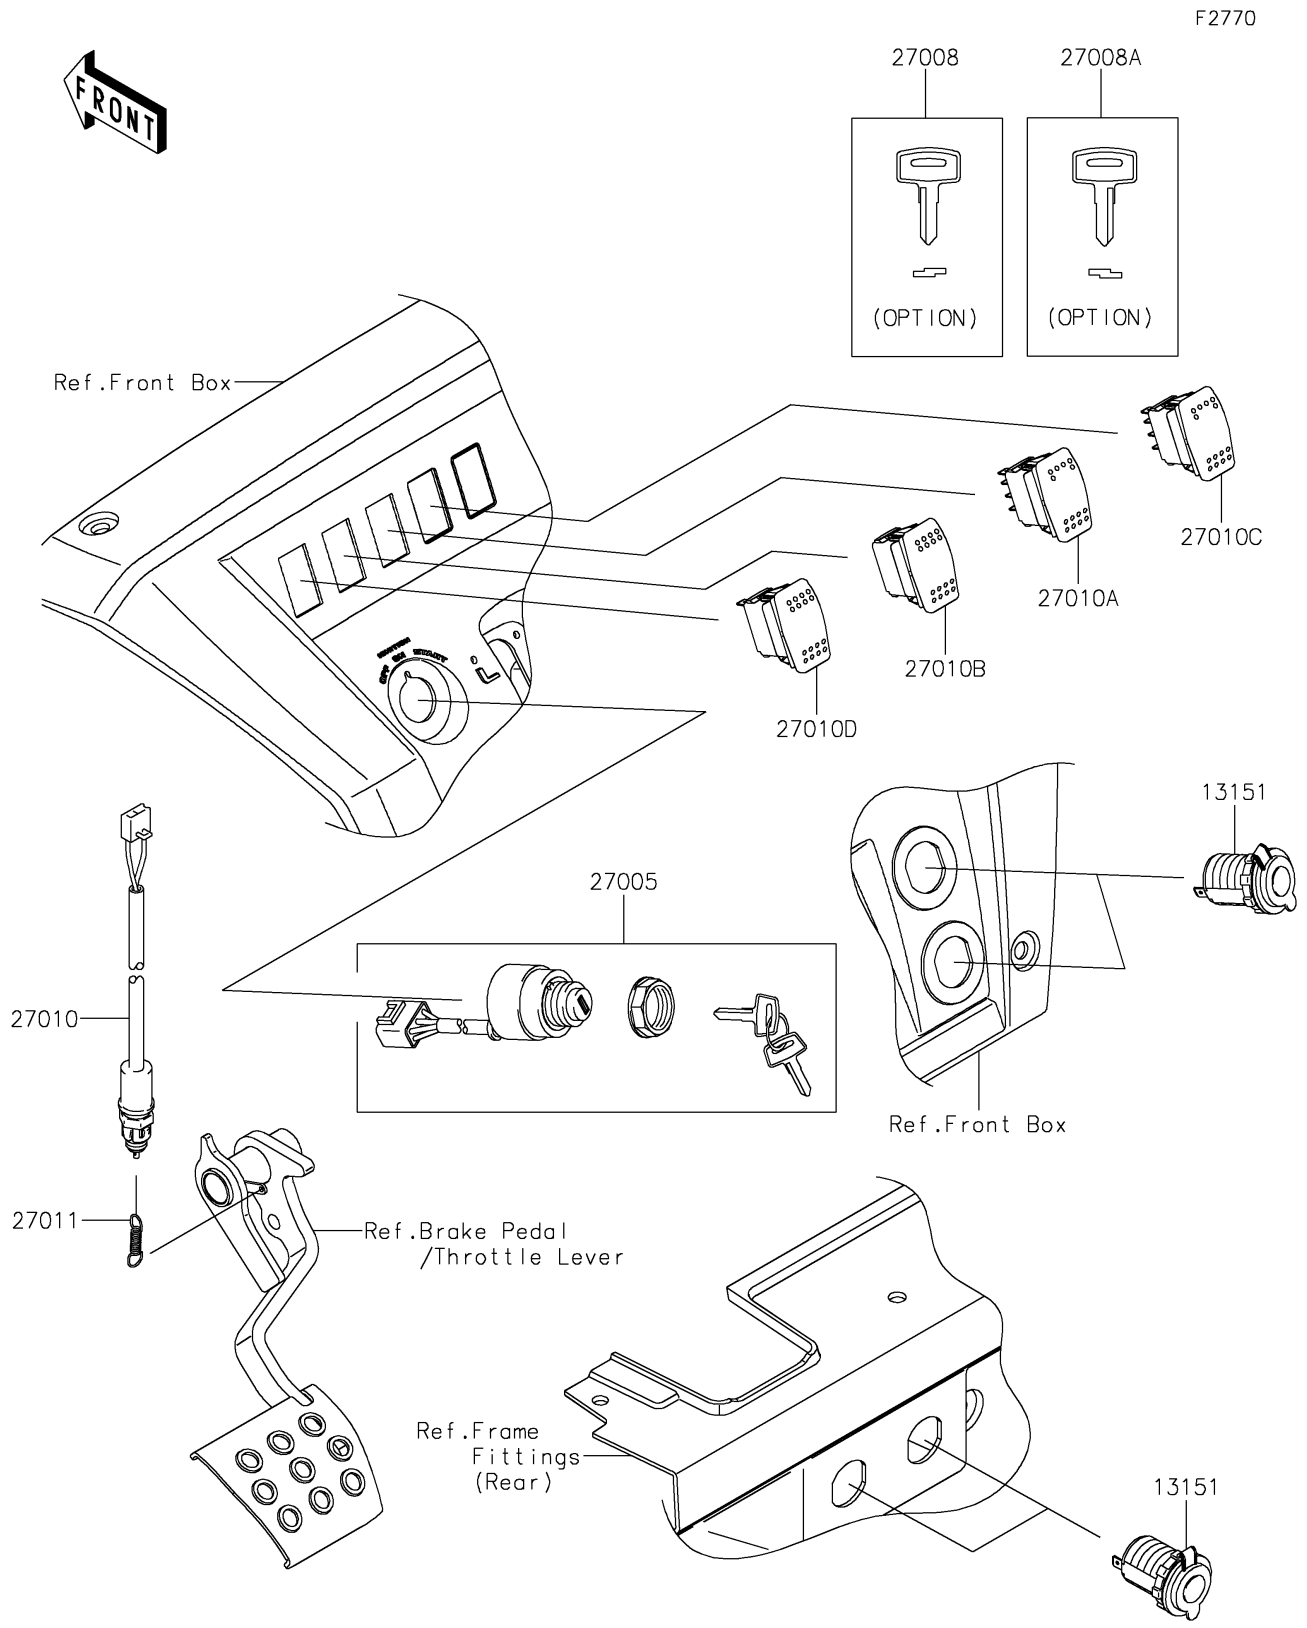

2021 MULE PRO-FXT™ EPS CAMO PARTS DIAGRAM

Ignition Switch

2021 MULE PRO-FXT™ EPS CAMO PARTS LIST

Ignition Switch

ITEM NAME	PART NUMBER	QUANTITY
SWITCH-COMP,OUTLET,12V (Ref # 13151)	13151-0556	4
SWITCH-ASSY-IGNITION (Ref # 27005)	27005-0643	1
KEY-LOCK,BLANK (Ref # 27008)	27008-1153	1
KEY-LOCK,BLANK (Ref # 27008A)	27008-1157	1
SWITCH,BRAKE (Ref # 27010)	27010-0724	1
SWITCH,HEAD LAMP (Ref # 27010A)	27010-0750	1
SWITCH,2WD/4WD (Ref # 27010B)	27010-0751	1
SWITCH,LED (Ref # 27010C)	27010-0763	1
SWITCH,DIFF LOCK (Ref # 27010D)	27010-0810	1
SPRING,BRAKE LAMP SWITCH (Ref # 27011)	27011-006	1