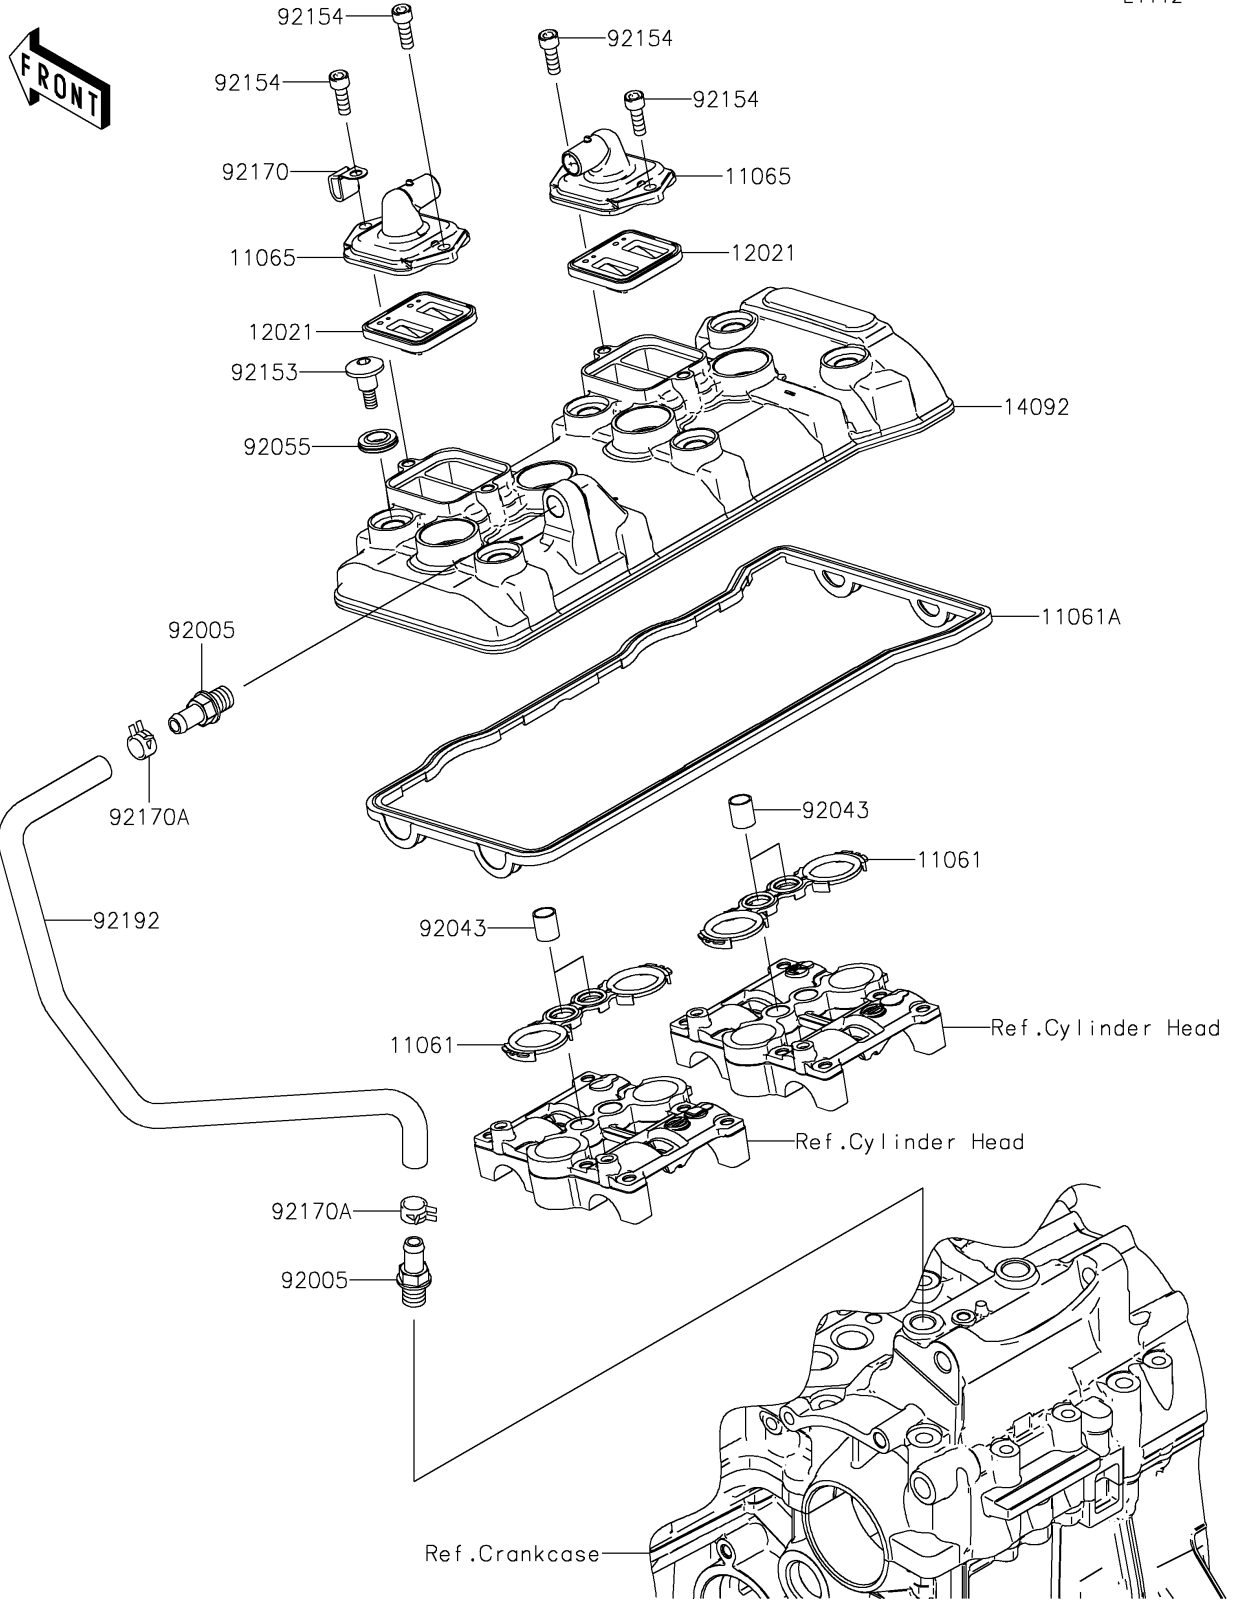

2021 Ninja® ZX™ -6R PARTS DIAGRAM

Cylinder Head Cover

E1112

2021 Ninja® ZX™ -6R PARTS LIST

Cylinder Head Cover

ITEM NAME	PART NUMBER	QUANTITY
-----------	-------------	----------