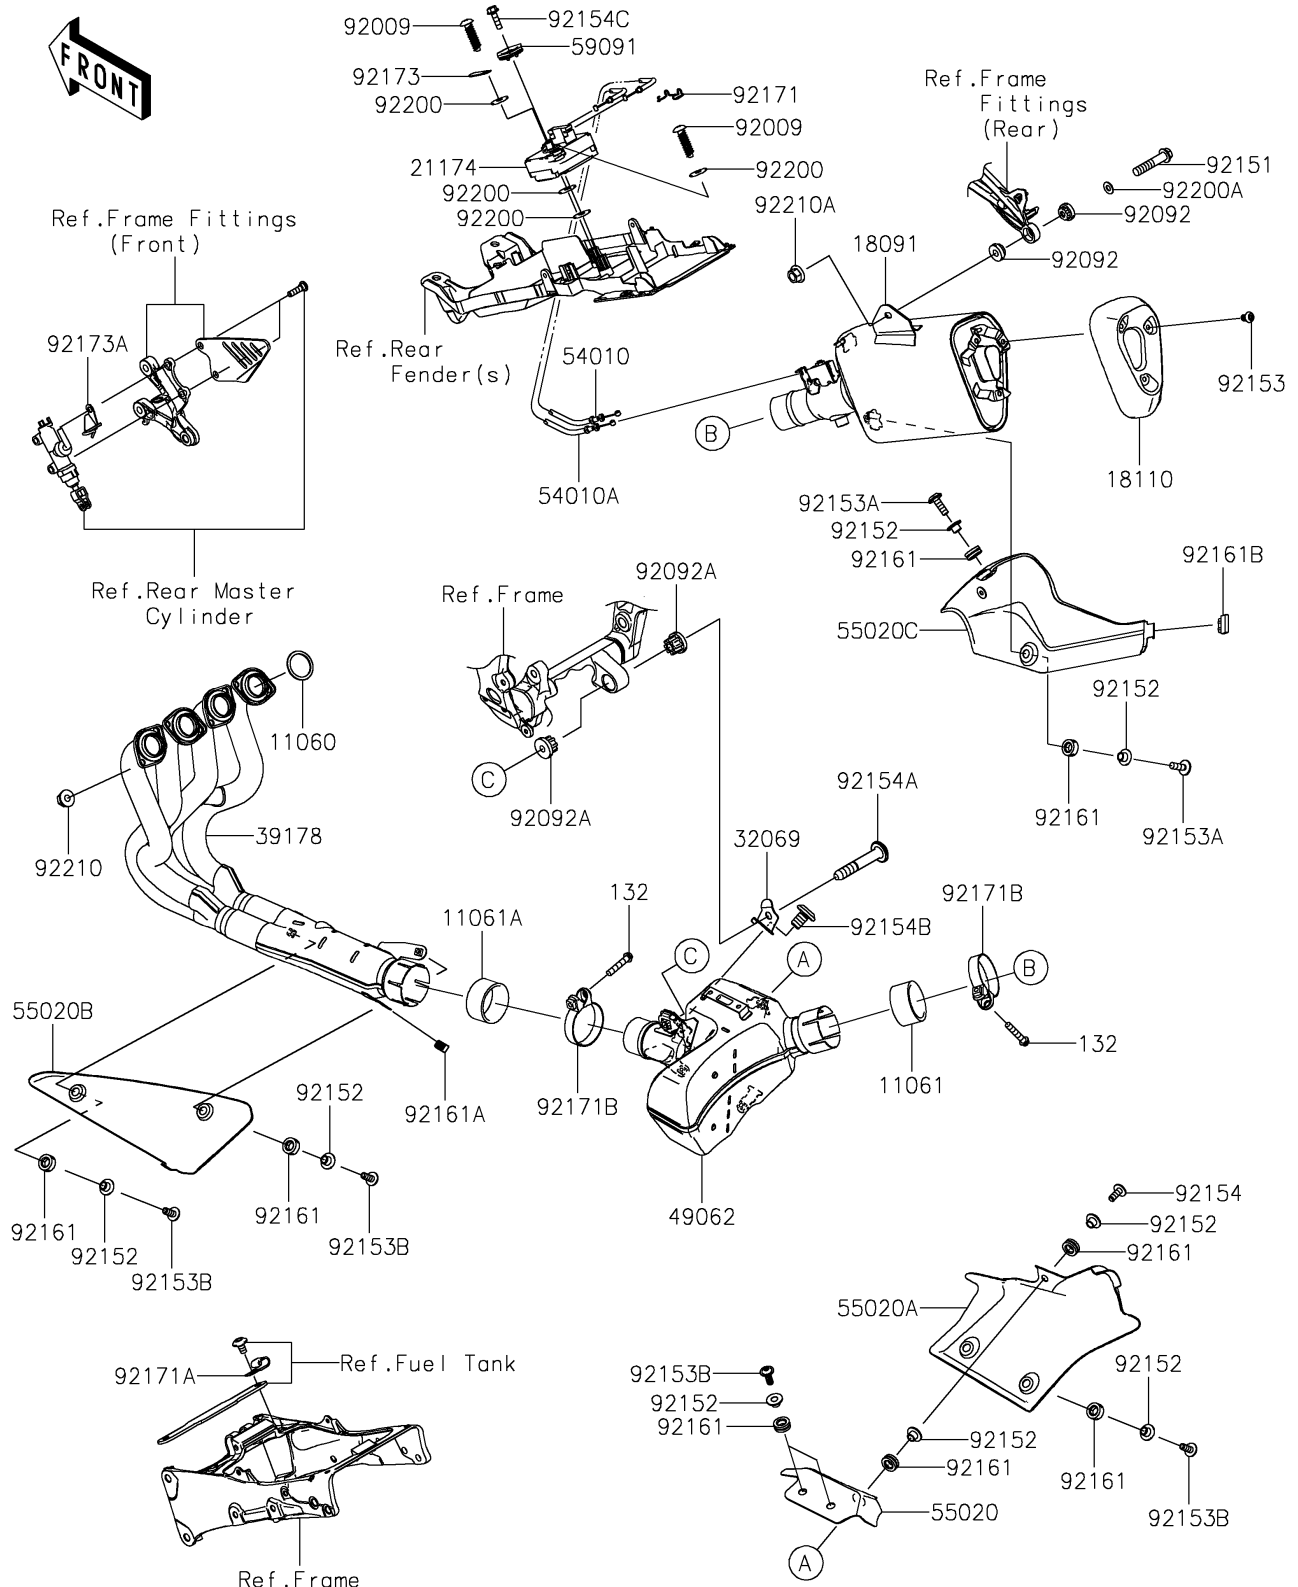

2021 Ninja® ZX™ -6R PARTS DIAGRAM

Muffler(s)

E1140

2021 Ninja® ZX™ -6R PARTS LIST

Muffler(s)

ITEM NAME	PART NUMBER	QUANTITY
GASKET,EXHAUST PIPE (Ref # 11060)	11060-1203	4
GASKET,50.8X62X30 (Ref # 11061)	11061-0447	1
GASKET,54X62X30 (Ref # 11061A)	11061-0448	1
BODY-COMP-MUFFLER (Ref # 18091)	18091-0843	1
BODY END-MUFFLER (Ref # 18110)	18110-0102	1
MOTOR-ELECTRIC (Ref # 21174)	21174-0005	1
BRACKET-MUFFLER (Ref # 32069)	32069-0340	1
MANIFOLD-COMP-EXHAUST (Ref # 39178)	39178-0148	1
PIPE-COMP-EXHAUST,CHAMBER (Ref # 49062)	49062-0042	1
CABLE,OPEN (Ref # 54010)	54010-0123	1
CABLE,CLOSE (Ref # 54010A)	54010-0124	1
GUARD,CHAMBER,UPP (Ref # 55020)	55020-0481	1
GUARD,CHAMBER,LWR (Ref # 55020A)	55020-0482	1
GUARD,MANIFOLD,LWR (Ref # 55020B)	55020-0490	1
GUARD,FR (Ref # 55020C)	55020-0493	1
PULLEY (Ref # 59091)	59091-0007	1
SCREW,TAPPING,6X30 (Ref # 92009)	92009-1481	2
BUSHING-RUBBER (Ref # 92092)	92092-0018	2
BUSHING-RUBBER,MUFFLER (Ref # 92092A)	92092-1087	2
BOLT,FLANGED,8X40 (Ref # 92151)	92151-1532	1
COLLAR,6.3X8.3X16 (Ref # 92152)	92152-0286	10
BOLT,6X8 (Ref # 92153)	92153-0578	3
BOLT,6X18 (Ref # 92153A)	92153-0816	2
BOLT,SOCKET,6X16 (Ref # 92153B)	92153-0817	6
BOLT,SOCKET,6X25 (Ref # 92154)	92154-0071	1
BOLT,SOCKET,10X61 (Ref # 92154A)	92154-0125	1
BOLT,SOCKET,10X16 (Ref # 92154B)	92154-0126	1
BOLT,TORX,5X18 (Ref # 92154C)	92154-0217	1
DAMPER (Ref # 92161)	92161-0308	10

2021 Ninja® ZX™ -6R PARTS LIST

Muffler(s)

ITEM NAME	PART NUMBER	QUANTITY
DAMPER (Ref # 92161A)	92161-0475	1
DAMPER (Ref # 92161B)	92161-0924	1
CLAMP (Ref # 92171)	92171-0292	1
CLAMP,L=60 (Ref # 92171A)	92171-0652	1
CLAMP,64.5MM (Ref # 92171B)	92171-1668	2
CLAMP (Ref # 92173)	92173-0098	1
CLAMP (Ref # 92173A)	92173-1053	1
WASHER (Ref # 92200)	92200-0078	4
WASHER,8.0X22.0X1.5 (Ref # 92200A)	92200-0174	1
NUT,8MM (Ref # 92210)	92210-0076	8
NUT,8MM (Ref # 92210A)	92210-0121	1
BOLT-FLANGED-SMALL,8X40 (Ref # 132)	132BC0840	2