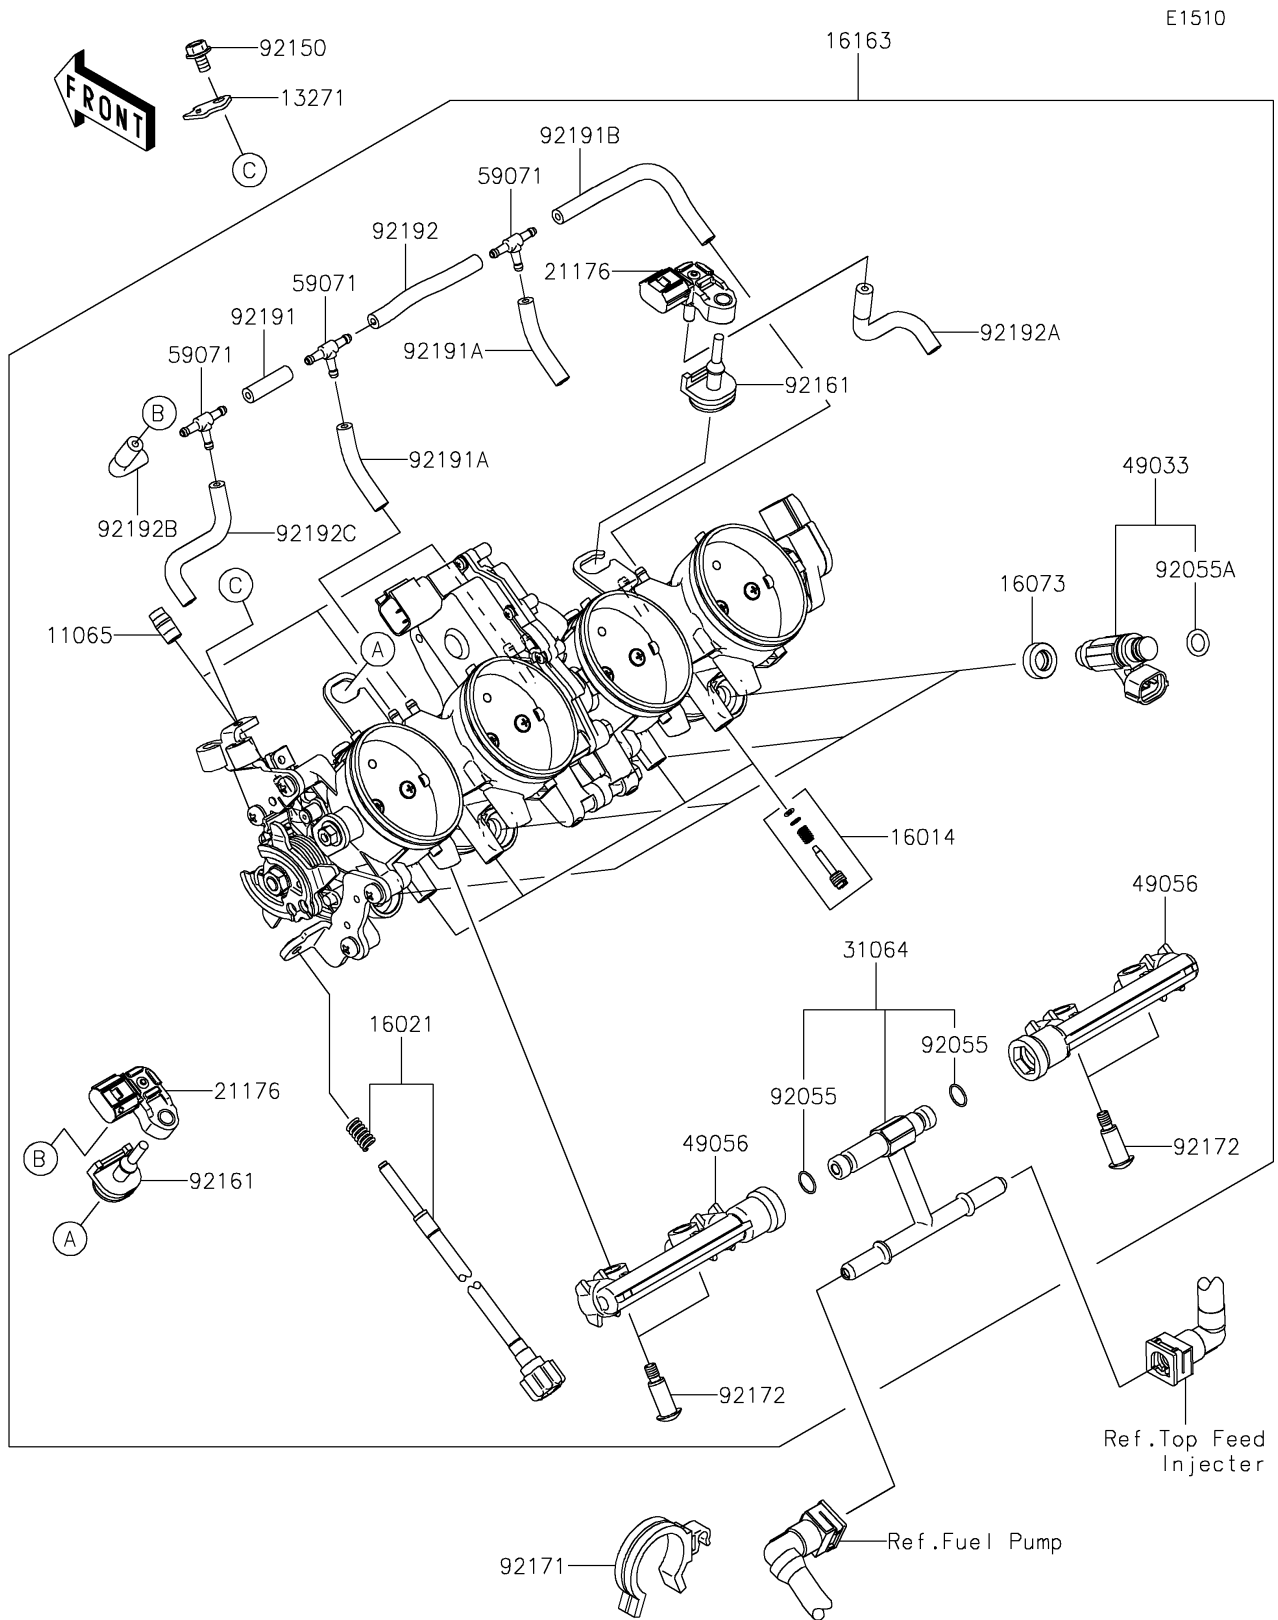

2021 Ninja[®] ZX[™] -6R PARTS DIAGRAM

Throttle

2021 Ninja® ZX™ -6R PARTS LIST

Throttle

ITEM NAME	PART NUMBER	QUANTITY
CAP (Ref # 11065)	11065-0018	3
PLATE (Ref # 13271)	13271-0559	1
SCREW-PILOT AIR (Ref # 16014)	16014-0002	4
SCREW-THROTTLE STOP (Ref # 16021)	16021-0014	1
INSULATOR (Ref # 16073)	16073-3707	4
THROTTLE-ASSY,TTK38 (Ref # 16163)	16163-0128	1
SENSOR,PRESSURE (Ref # 21176)	21176-0111	2
PIPE-COMP,FUEL (Ref # 31064)	31064-0023	1
NOZZLE-INJECTION (Ref # 49033)	49033-0013	4
PIPE-INJECTION (Ref # 49056)	49056-0014	2
JOINT,3WAY,T (Ref # 59071)	59071-3752	3
RING-O (Ref # 92055)	92055-0064	2
RING-O,INJECTION NOZZLE (Ref # 92055A)	92055-1622	4
BOLT,5X8 (Ref # 92150)	92150-1406	1
DAMPER (Ref # 92161)	92161-0673	2
CLAMP (Ref # 92171)	92171-0359	1
SCREW,PIPE INJECTION (Ref # 92172)	92172-0064	4
TUBE,3X7X25 (Ref # 92191)	92191-0020	1
TUBE,3X7X40 (Ref # 92191A)	92191-0022	2
TUBE,3X7X100 (Ref # 92191B)	92191-0023	1
TUBE,3X7X72 (Ref # 92192)	92192-0739	1
TUBE,THROBO RH-SENSOR (Ref # 92192A)	92192-0840	1
TUBE,THROBO LH-JOINT (Ref # 92192B)	92192-0841	1
TUBE,SENSOR-JOINT (Ref # 92192C)	92192-0842	1