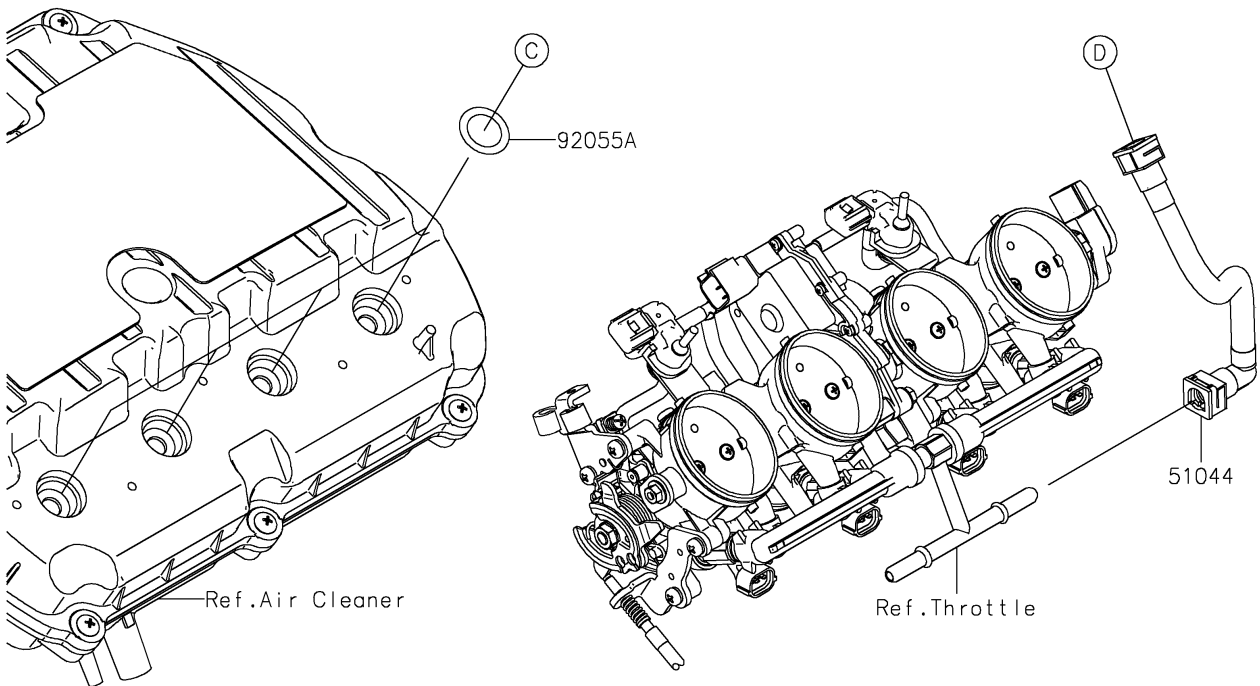

2021 Ninja® ZX™ -6R PARTS DIAGRAM

Top Feed Injector

2021 Ninja® ZX™ -6R PARTS LIST

Top Feed Injector

ITEM NAME	PART NUMBER	QUANTITY
INSULATOR (Ref # 16073)	16073-0076	4
NOZZLE-INJECTION (Ref # 49033)	49033-0015	4
PIPE-INJECTION,LH (Ref # 49056)	49056-0015	1
PIPE-INJECTION,RH (Ref # 49056A)	49056-0027	1
TUBE-ASSY,FUEL (Ref # 51044)	51044-0882	1
JOINT (Ref # 59071)	59071-0062	1
NOZZLE-ASSY, TOP INJECTOR (Ref # 59478)	59478-0009	1
RING-O (Ref # 92055)	92055-0064	2
RING-O,3.95X19.5 (Ref # 92055A)	92055-0161	4
RING-O (Ref # 92055B)	92055-0170	4
SCREW,PIPE INJECTION (Ref # 92172)	92172-0064	4
SCREW (Ref # 92172A)	92172-1072	5