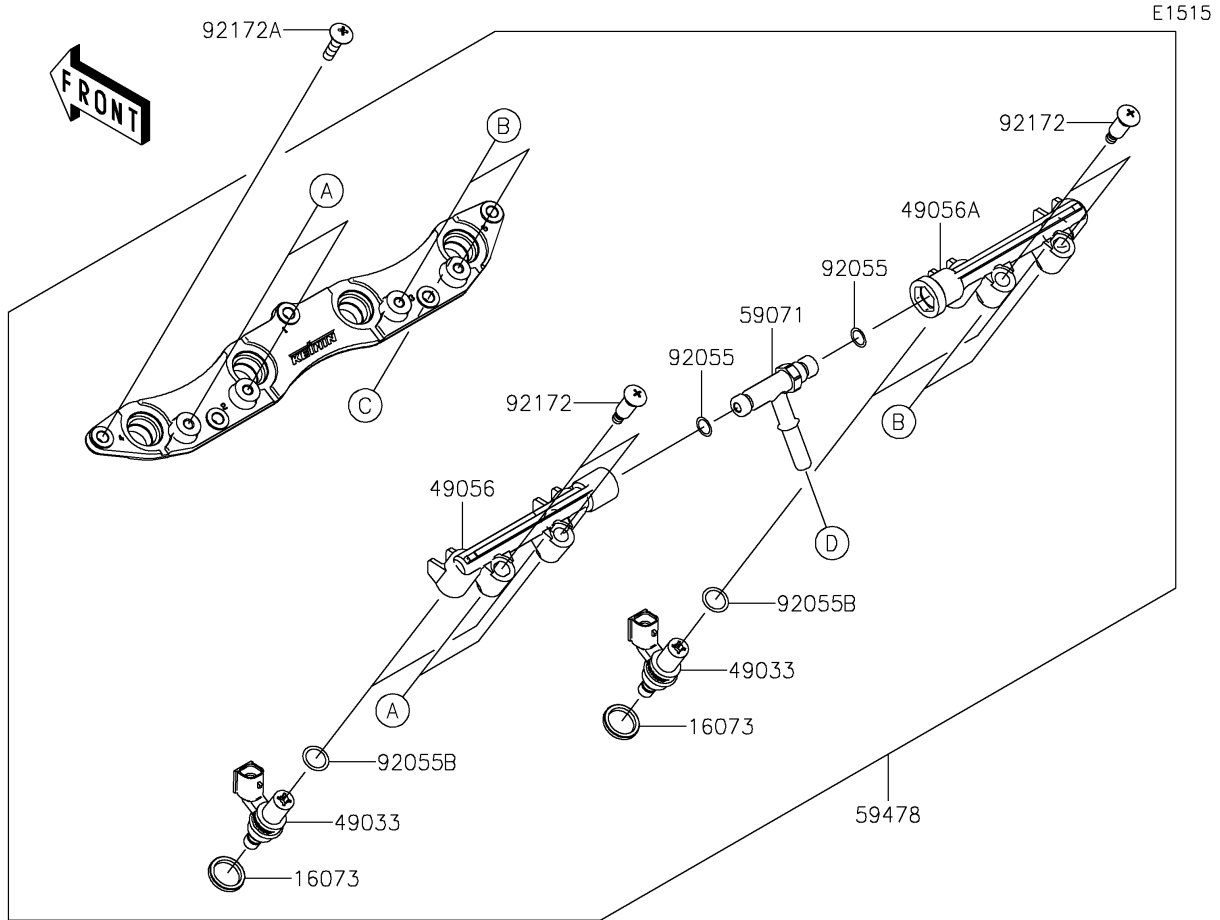

2021 Ninja® ZX™ -6R PARTS DIAGRAM

Top Feed Injector

2021 Ninja® ZX™ -6R PARTS LIST

Top Feed Injector

ITEM NAME	PART NUMBER	QUANTITY
INSULATOR (Ref # 16073)	16073-0076	4
NOZZLE-INJECTION (Ref # 49033)	49033-0015	4
PIPE-INJECTION,LH (Ref # 49056)	49056-0015	1
PIPE-INJECTION,RH (Ref # 49056A)	49056-0027	1
TUBE-ASSY,FUEL (Ref # 51044)	51044-0882	1
JOINT (Ref # 59071)	59071-0062	1
NOZZLE-ASSY, TOP INJECTOR (Ref # 59478)	59478-0009	1
RING-O (Ref # 92055)	92055-0064	2
RING-O,3.95X19.5 (Ref # 92055A)	92055-0161	4
RING-O (Ref # 92055B)	92055-0170	4
SCREW,PIPE INJECTION (Ref # 92172)	92172-0064	4
SCREW (Ref # 92172A)	92172-1072	5