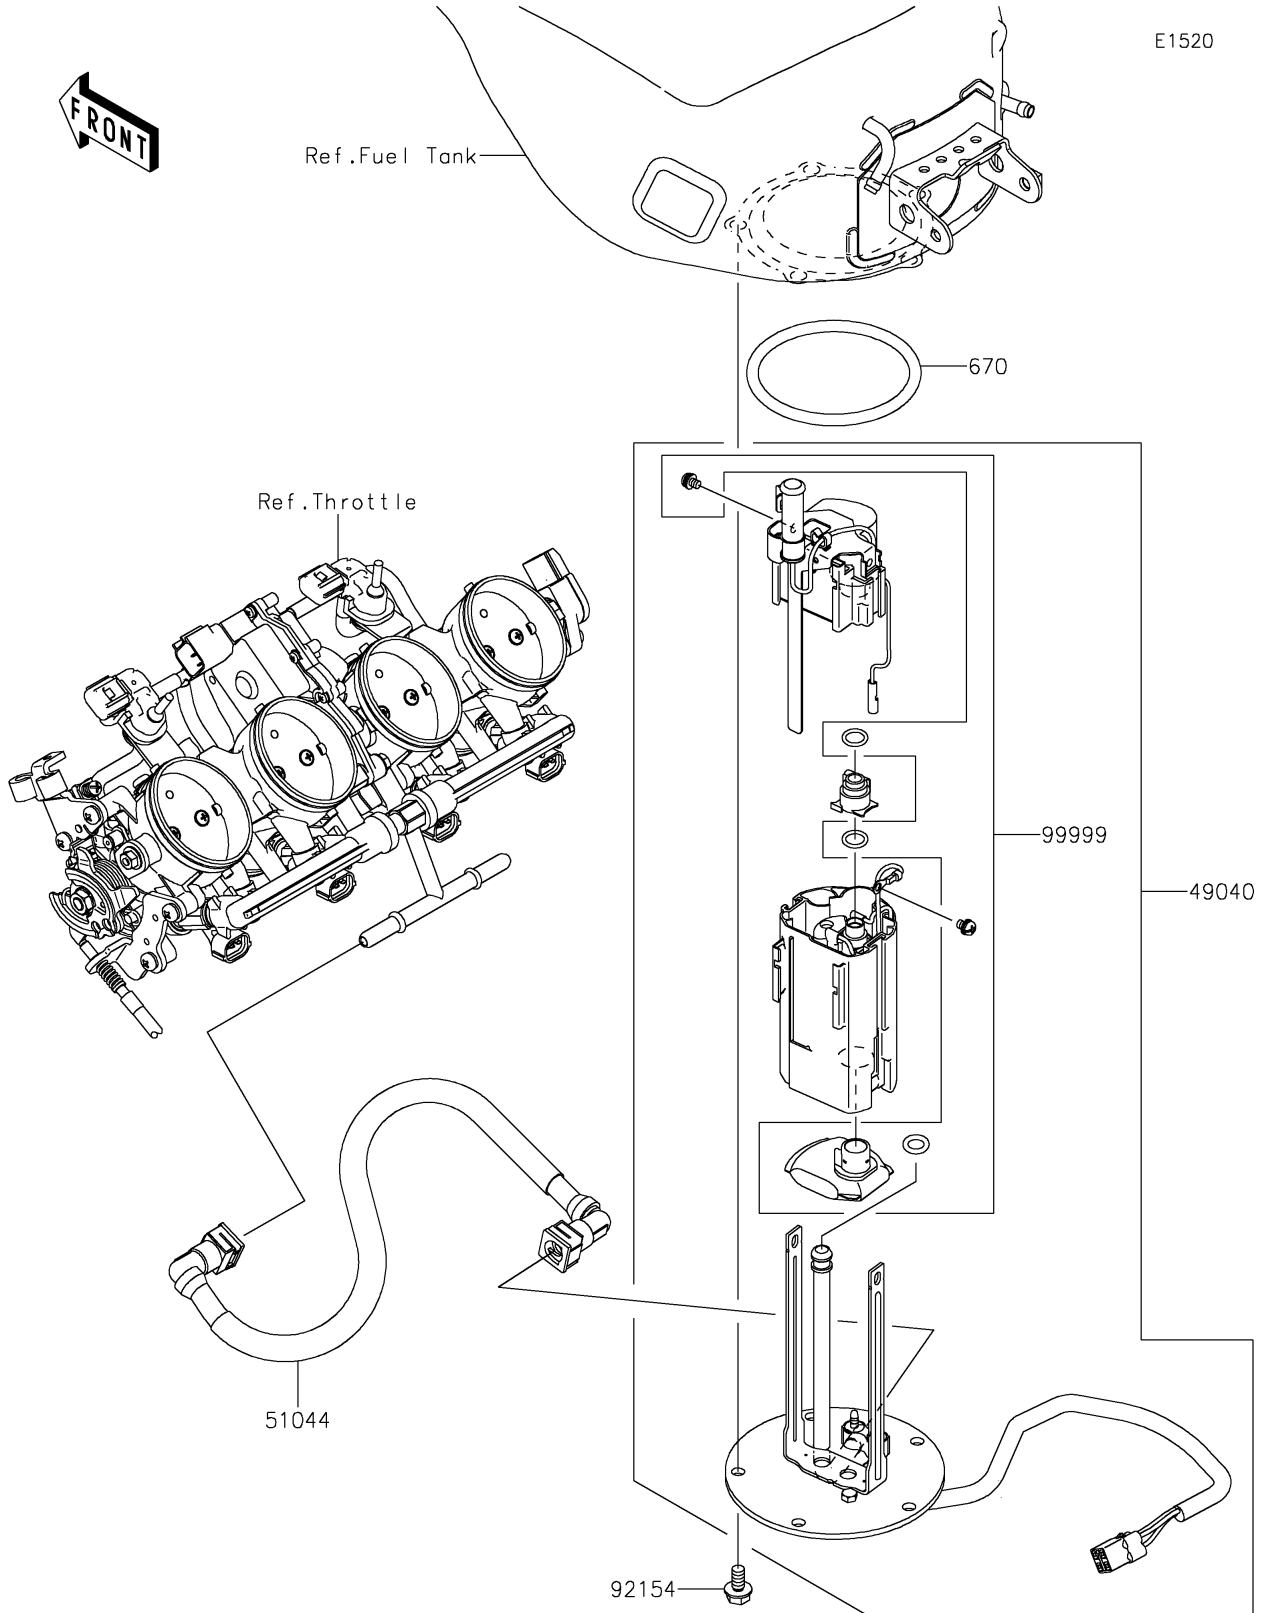

2021 Ninja[®] ZX[™] -6R PARTS DIAGRAM

Fuel Pump

2021 Ninja® ZX™ -6R PARTS LIST

Fuel Pump

ITEM NAME	PART NUMBER	QUANTITY
-----------	-------------	----------