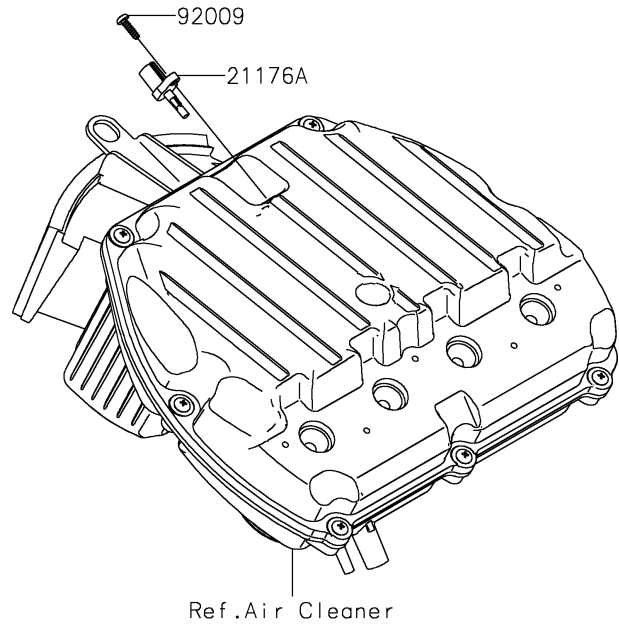

2021 Ninja® ZX™ -6R PARTS DIAGRAM

Fuel Injection

E1530

2021 Ninja® ZX™ -6R PARTS LIST

Fuel Injection

ITEM NAME	PART NUMBER	QUANTITY
GASKET,12.5X18X1.5 (Ref # 11009)	11009-1376	1
BOLT-SOCKET,5X22 (Ref # 120)	120CB0522	2
CONTROL UNIT-ELECTRONIC (Ref # 21175)	21175-0221	1
SENSOR,VEHICLE-DOWN (Ref # 21176)	21176-0026	1
SENSOR,AIR TEMPERATURE (Ref # 21176A)	21176-0048	1
SENSOR,WATER TEMP (Ref # 21176B)	21176-1120	1
SCREW,TAPPING,5X16 (Ref # 92009)	92009-1984	1
DAMPER (Ref # 92075)	92075-1912	2
COLLAR (Ref # 92152)	92152-0134	2
DAMPER,ECU (Ref # 92161)	92161-0529	1
NUT,FLANGED,5MM (Ref # 92210)	92210-0007	2