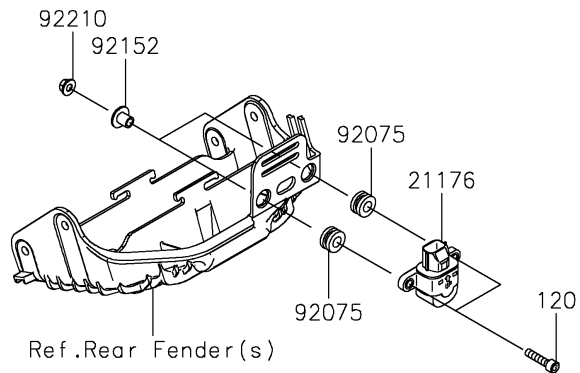

2021 Ninja® ZX™ -6R PARTS DIAGRAM

Fuel Injection

E1530

2021 Ninja® ZX™ -6R PARTS LIST

Fuel Injection

ITEM NAME	PART NUMBER	QUANTITY
GASKET,12.5X18X1.5 (Ref # 11009)	11009-1376	1
BOLT-SOCKET,5X22 (Ref # 120)	120CB0522	2
CONTROL UNIT-ELECTRONIC (Ref # 21175)	21175-0221	1
SENSOR,VEHICLE-DOWN (Ref # 21176)	21176-0026	1
SENSOR,AIR TEMPERATURE (Ref # 21176A)	21176-0048	1
SENSOR,WATER TEMP (Ref # 21176B)	21176-1120	1
SCREW,TAPPING,5X16 (Ref # 92009)	92009-1984	1
DAMPER (Ref # 92075)	92075-1912	2
COLLAR (Ref # 92152)	92152-0134	2
DAMPER,ECU (Ref # 92161)	92161-0529	1
NUT,FLANGED,5MM (Ref # 92210)	92210-0007	2