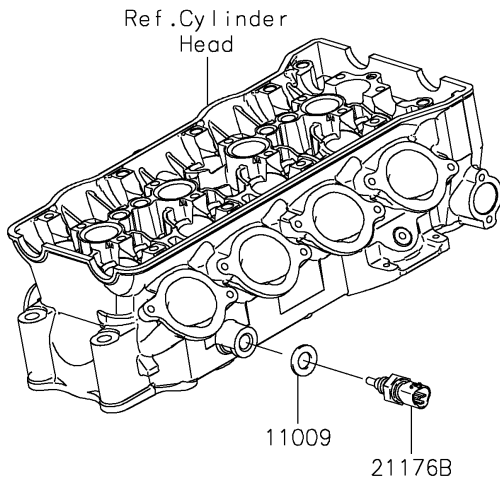

2021 Ninja® ZX™ -6R PARTS DIAGRAM

Fuel Injection

E1530

2021 Ninja® ZX™ -6R PARTS LIST

Fuel Injection

ITEM NAME	PART NUMBER	QUANTITY
GASKET,12.5X18X1.5 (Ref # 11009)	11009-1376	1
BOLT-SOCKET,5X22 (Ref # 120)	120CB0522	2
CONTROL UNIT-ELECTRONIC (Ref # 21175)	21175-0221	1
SENSOR,VEHICLE-DOWN (Ref # 21176)	21176-0026	1
SENSOR,AIR TEMPERATURE (Ref # 21176A)	21176-0048	1
SENSOR,WATER TEMP (Ref # 21176B)	21176-1120	1
SCREW,TAPPING,5X16 (Ref # 92009)	92009-1984	1
DAMPER (Ref # 92075)	92075-1912	2
COLLAR (Ref # 92152)	92152-0134	2
DAMPER,ECU (Ref # 92161)	92161-0529	1
NUT,FLANGED,5MM (Ref # 92210)	92210-0007	2