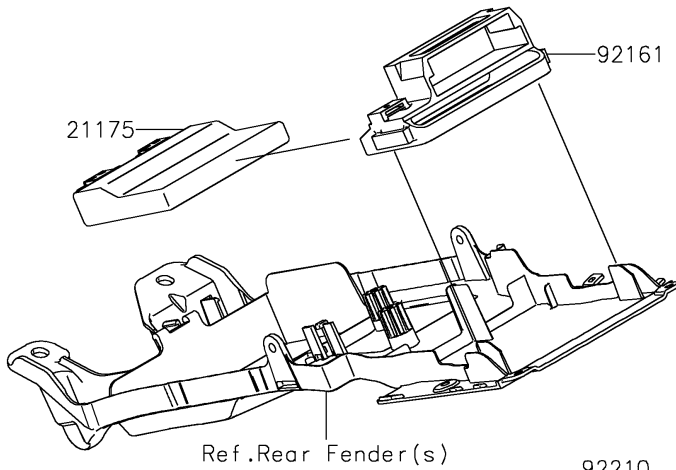

2021 Ninja® ZX™ -6R PARTS DIAGRAM

Fuel Injection

E1530

2021 Ninja® ZX™ -6R PARTS LIST

Fuel Injection

ITEM NAME	PART NUMBER	QUANTITY
GASKET,12.5X18X1.5 (Ref # 11009)	11009-1376	1
BOLT-SOCKET,5X22 (Ref # 120)	120CB0522	2
CONTROL UNIT-ELECTRONIC (Ref # 21175)	21175-0221	1
SENSOR,VEHICLE-DOWN (Ref # 21176)	21176-0026	1
SENSOR,AIR TEMPERATURE (Ref # 21176A)	21176-0048	1
SENSOR,WATER TEMP (Ref # 21176B)	21176-1120	1
SCREW,TAPPING,5X16 (Ref # 92009)	92009-1984	1
DAMPER (Ref # 92075)	92075-1912	2
COLLAR (Ref # 92152)	92152-0134	2
DAMPER,ECU (Ref # 92161)	92161-0529	1
NUT,FLANGED,5MM (Ref # 92210)	92210-0007	2