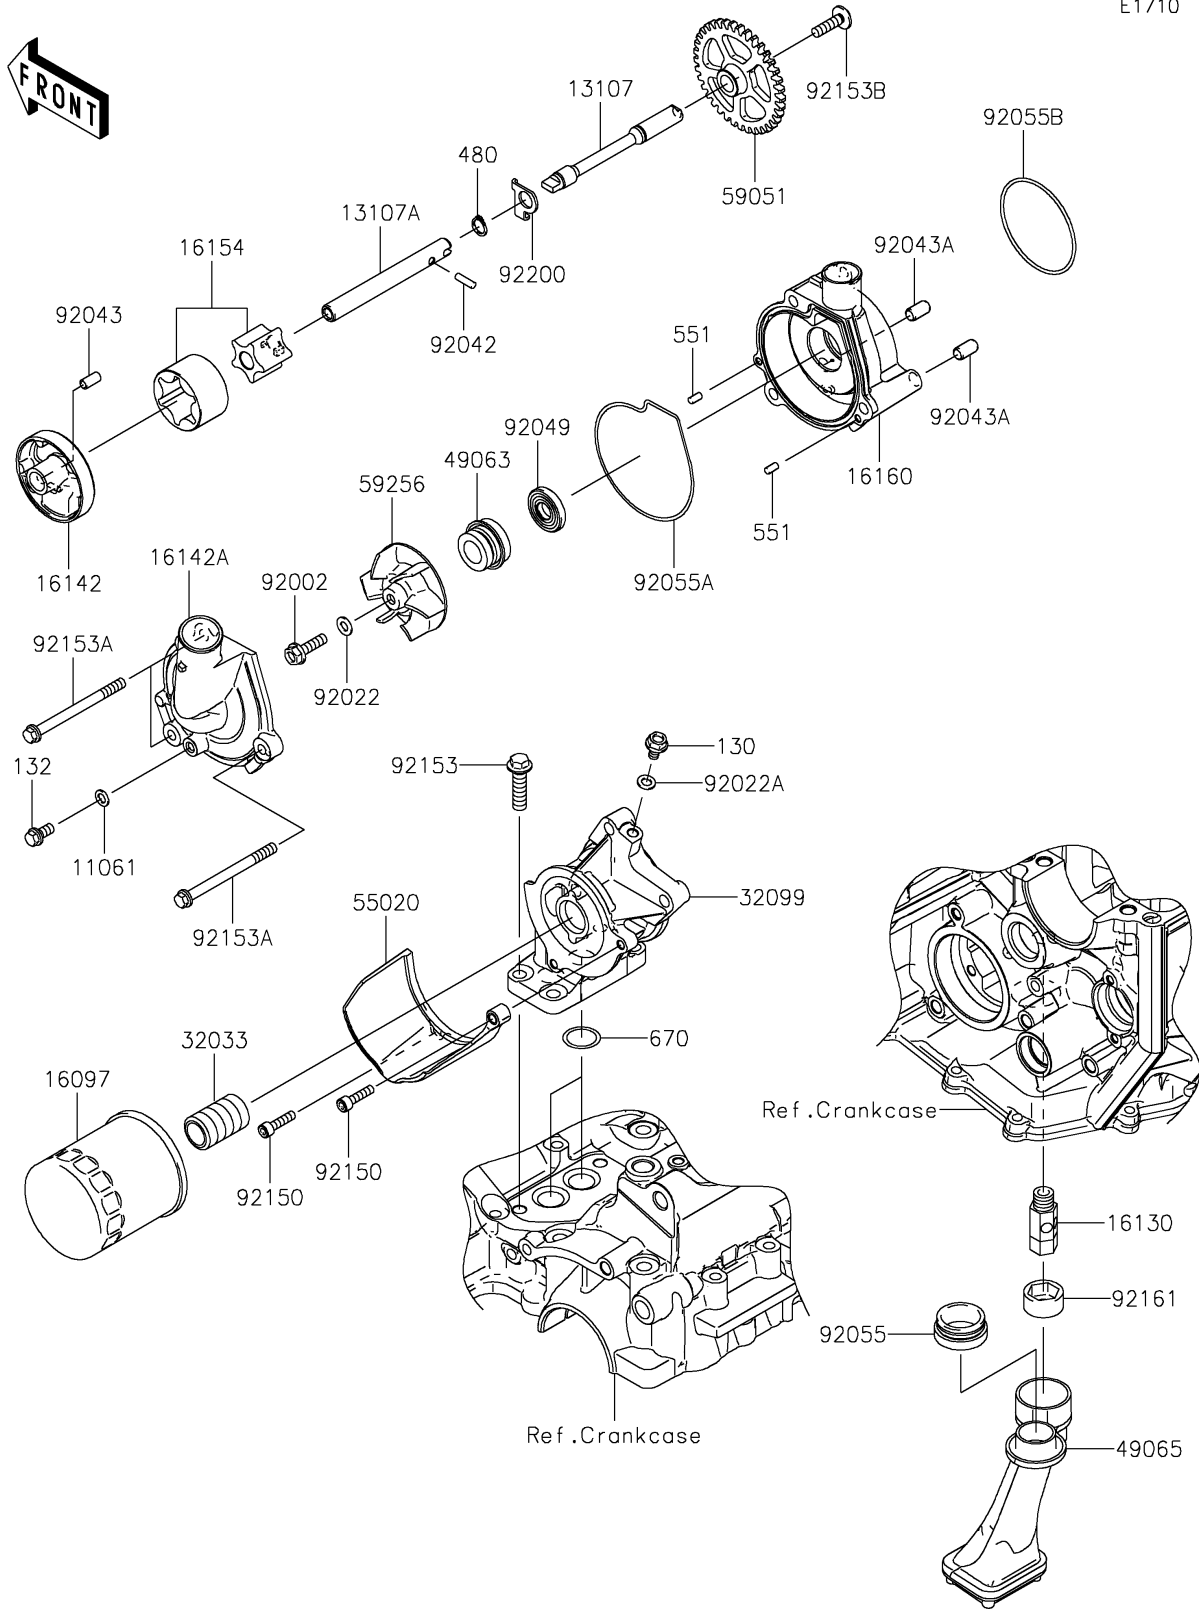

2021 Ninja® ZX™ -6R PARTS DIAGRAM

Oil Pump/Oil Filter

E1710

2021 Ninja® ZX™ -6R PARTS LIST

Oil Pump/Oil Filter

ITEM NAME	PART NUMBER	QUANTITY
GASKET (Ref # 11061)	11061-0107	1
BOLT-FLANGED,6X10 (Ref # 130)	130BD0610	1
SHAFT,PUMP,RH (Ref # 13107)	13107-0132	1
SHAFT,PUMP,LH (Ref # 13107A)	13107-0202	1
BOLT-FLANGED-SMALL,6X12 (Ref # 132)	132BA0612	1
FILTER-ASSY-OIL (Ref # 16097)	16097-0008	1
VALVE-ASSY-RELIEF (Ref # 16130)	16130-1059	1
COVER-PUMP (Ref # 16142)	16142-0057	1
COVER-PUMP,WATER (Ref # 16142A)	16142-0732	1
ROTOR-PUMP (Ref # 16154)	16154-0057	1
BODY,WATER PUMP (Ref # 16160)	16160-0815	1
PIPE,OIL FILTER (Ref # 32033)	32033-1535	1
CASE,OIL FILTER&COOLER (Ref # 32099)	32099-0727	1
CIRCLIP-TYPE-C,11MM (Ref # 480)	480J1100	1
SEAL-MECHANICAL,WATER (Ref # 49063)	49063-1055	1
FILTER-OIL (Ref # 49065)	49065-0024	1
GUARD,OIL FILTER (Ref # 55020)	55020-0358	1
PIN-DOWEL,4X8 (Ref # 551)	551A0408	2
GEAR-SPUR,37T (Ref # 59051)	59051-0092	1
IMPELLER (Ref # 59256)	59256-0555	1
O RING,18MM (Ref # 670)	670D2018	2
BOLT,6X22 (Ref # 92002)	92002-1154	1
WASHER,6.1X12X1 (Ref # 92022)	92022-077	1
WASHER,6.2X11X1 (Ref # 92022A)	92022-304	1
PIN,DOWEL,4X13.8 (Ref # 92042)	92042-030	1
PIN,4.2X6X12 (Ref # 92043)	92043-1262	1
PIN,6.2X8X14 (Ref # 92043A)	92043-1263	2
SEAL-OIL (Ref # 92049)	92049-0798	1
RING-O,OIL FILTER (Ref # 92055)	92055-1503	1

2021 Ninja® ZX™ -6R PARTS LIST

Oil Pump/Oil Filter

ITEM NAME	PART NUMBER	QUANTITY
RING-O,WATER PUMP COVER (Ref # 92055A)	92055-1532	1
RING-O,59.6X2.4 (Ref # 92055B)	92055-3018	1
BOLT,SOCKET,5X20 (Ref # 92150)	92150-1019	2
BOLT,FLANGED,8X30 (Ref # 92153)	92153-1086	4
BOLT,FLANGED,6X75 (Ref # 92153A)	92153-1649	3
BOLT,SOCKET,6X22 (Ref # 92153B)	92153-1792	1
DAMPER (Ref # 92161)	92161-0070	1
WASHER (Ref # 92200)	92200-0317	1