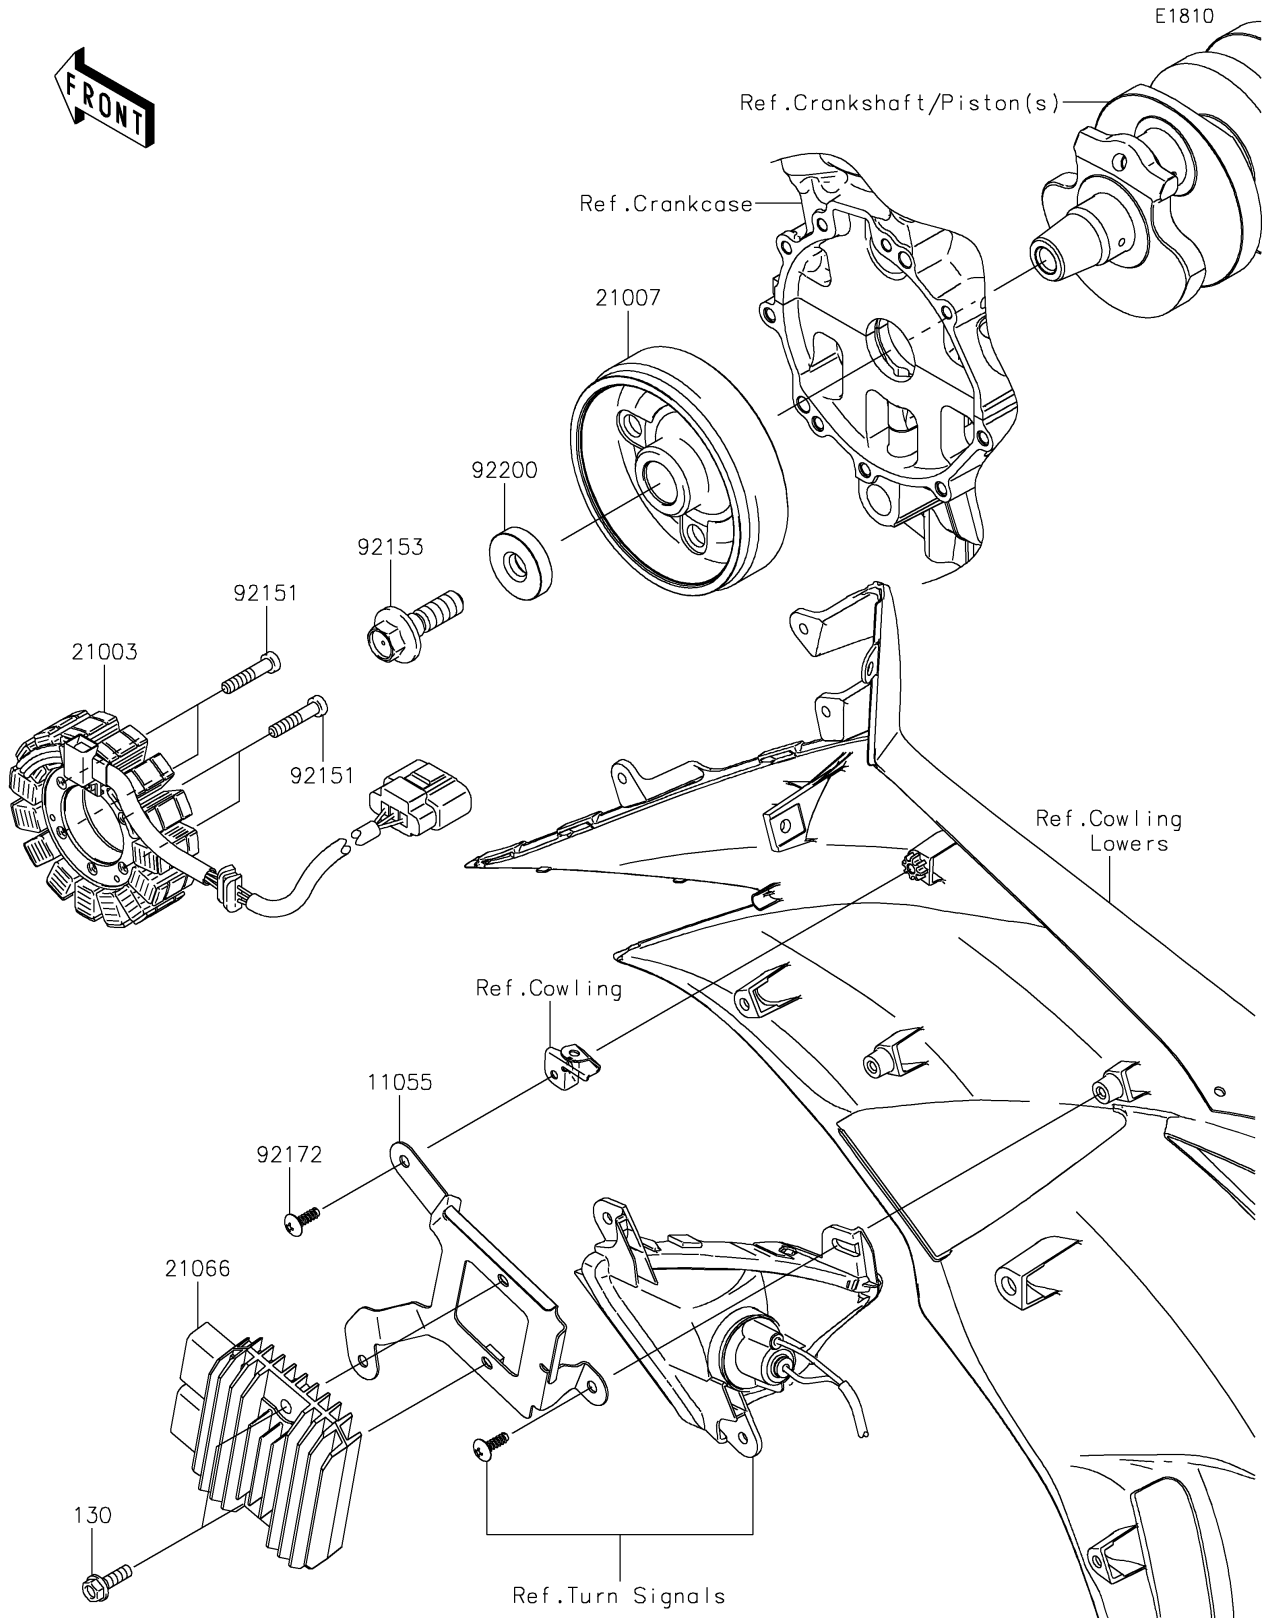

2021 Ninja® ZX™ -6R PARTS DIAGRAM

Generator

2021 Ninja® ZX™ -6R PARTS LIST

Generator

ITEM NAME	PART NUMBER	QUANTITY
BRACKET,REGULATOR (Ref # 11055)	11055-1158	1
BOLT-FLANGED,6X20 (Ref # 130)	130BB0620	2
STATOR (Ref # 21003)	21003-0083	1
ROTOR (Ref # 21007)	21007-0123	1
REGULATOR-VOLTAGE (Ref # 21066)	21066-0731	1
BOLT,6X30 (Ref # 92151)	92151-1626	4
BOLT,12X40 (Ref # 92153)	92153-1855	1
SCREW,TAPPING,5X16 (Ref # 92172)	92172-0175	1
WASHER,12X36X8 (Ref # 92200)	92200-1249	1