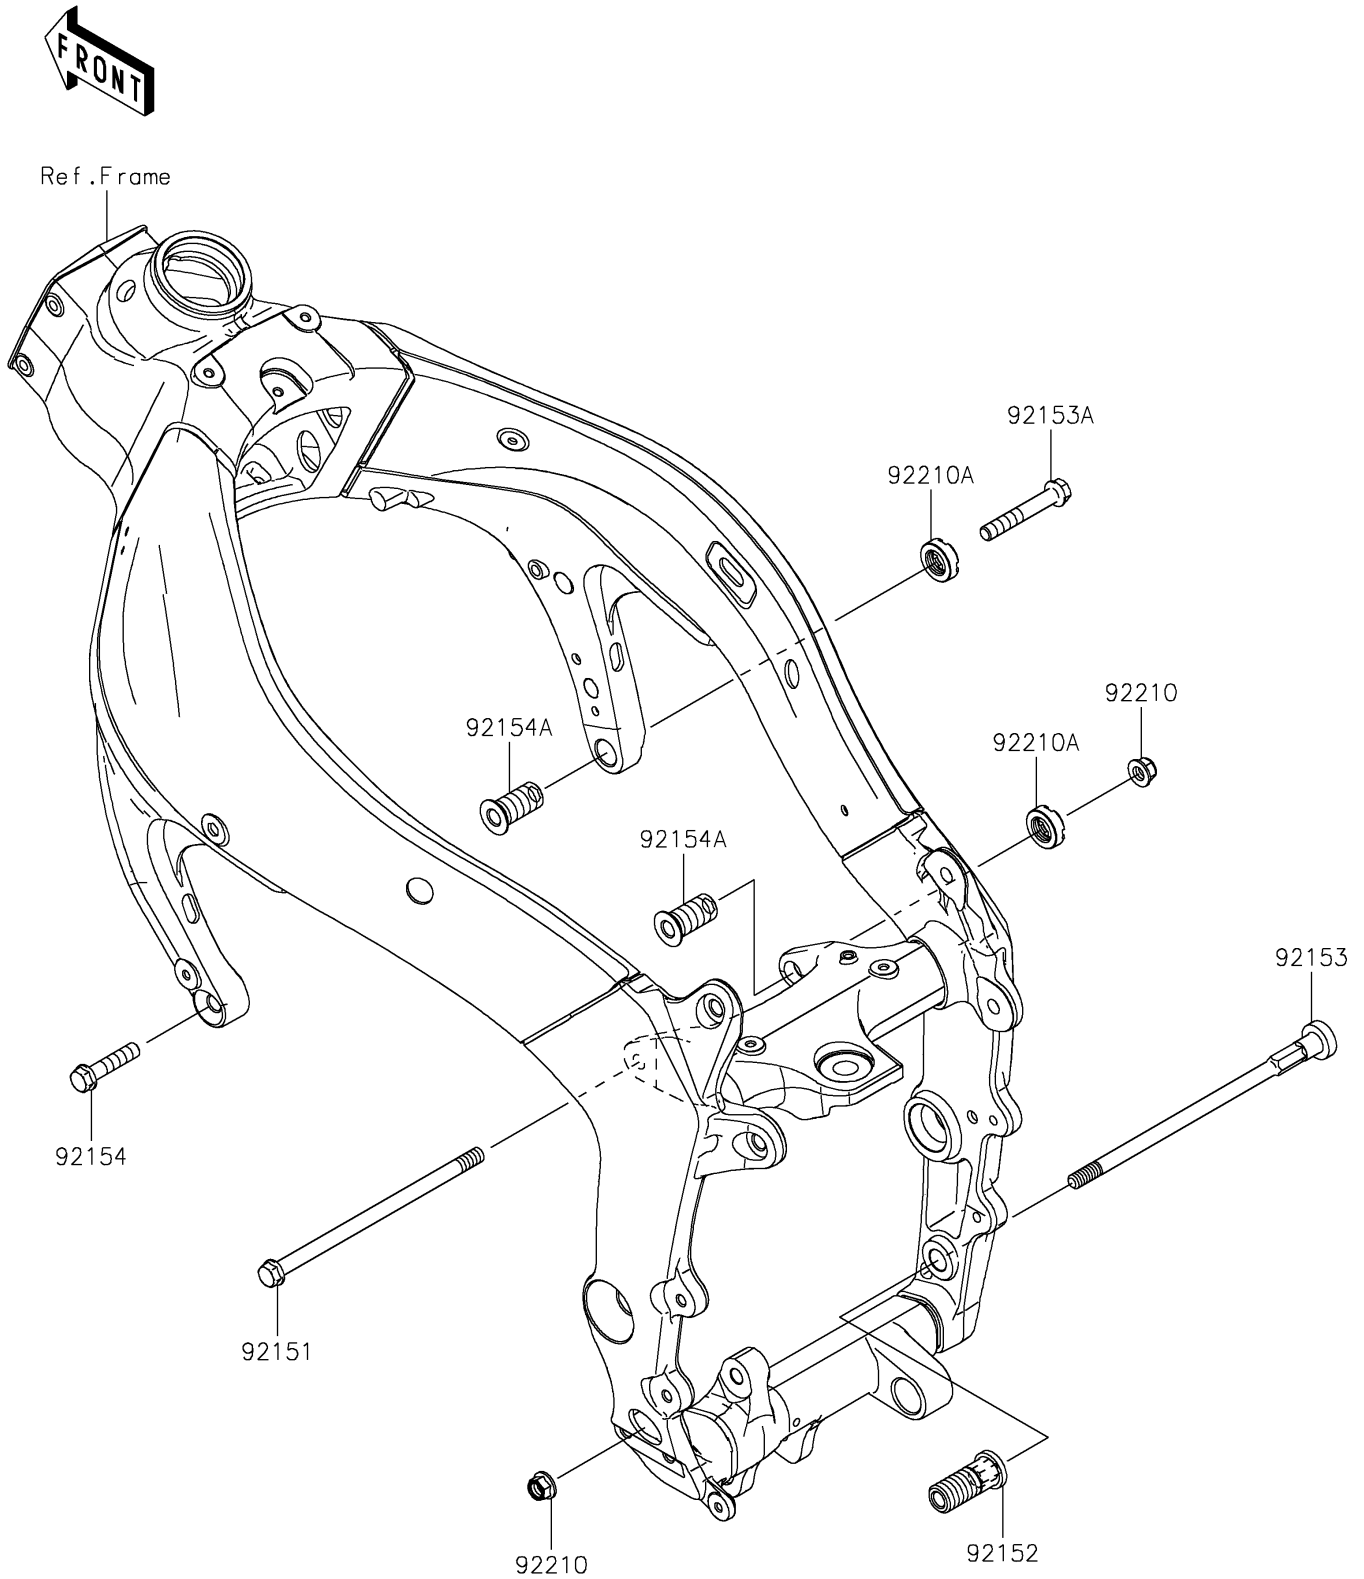

2021 Ninja[®] ZX[™]-6R PARTS DIAGRAM

Engine Mount

F2122

2021 Ninja® ZX™ -6R PARTS LIST

Engine Mount

ITEM NAME	PART NUMBER	QUANTITY
BOLT,FLANGED,10X190 (Ref # 92151)	92151-1915	1
COLLAR,ENGINE MOUNT (Ref # 92152)	92152-0076	1
BOLT,SOCKET,10X227 (Ref # 92153)	92153-1328	1
BOLT,FLANGED,10X65 (Ref # 92153A)	92153-1931	1
BOLT,FLANGED,10X40 (Ref # 92154)	92154-0094	1
BOLT,ENGINE MOUNT,18MM (Ref # 92154A)	92154-0249	2
NUT,LOCK,FLANGED,10MM (Ref # 92210)	92210-1139	2
NUT,CASTLE,18MM (Ref # 92210A)	92210-1390	2