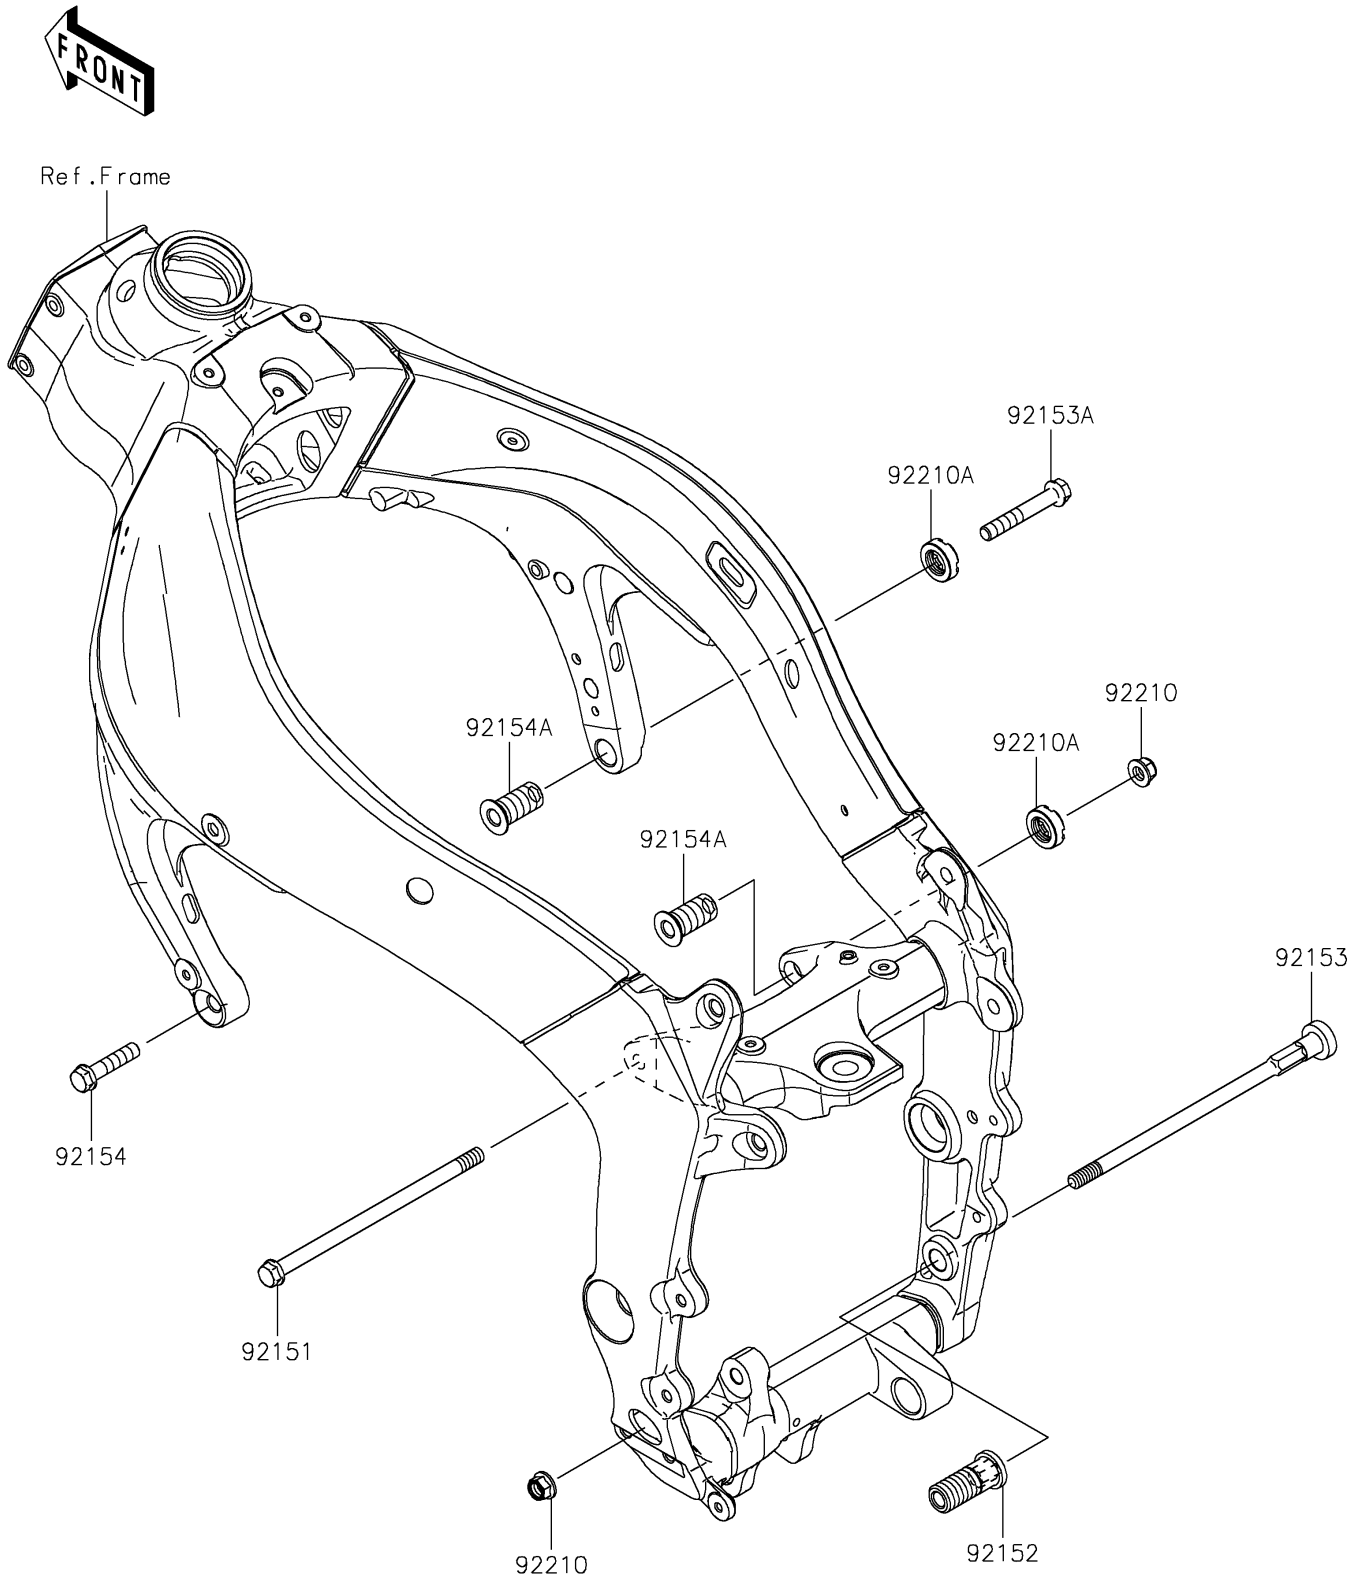

2021 Ninja® ZX™ -6R PARTS DIAGRAM

Engine Mount

F2122

2021 Ninja® ZX™ -6R PARTS LIST

Engine Mount

ITEM NAME	PART NUMBER	QUANTITY
-----------	-------------	----------