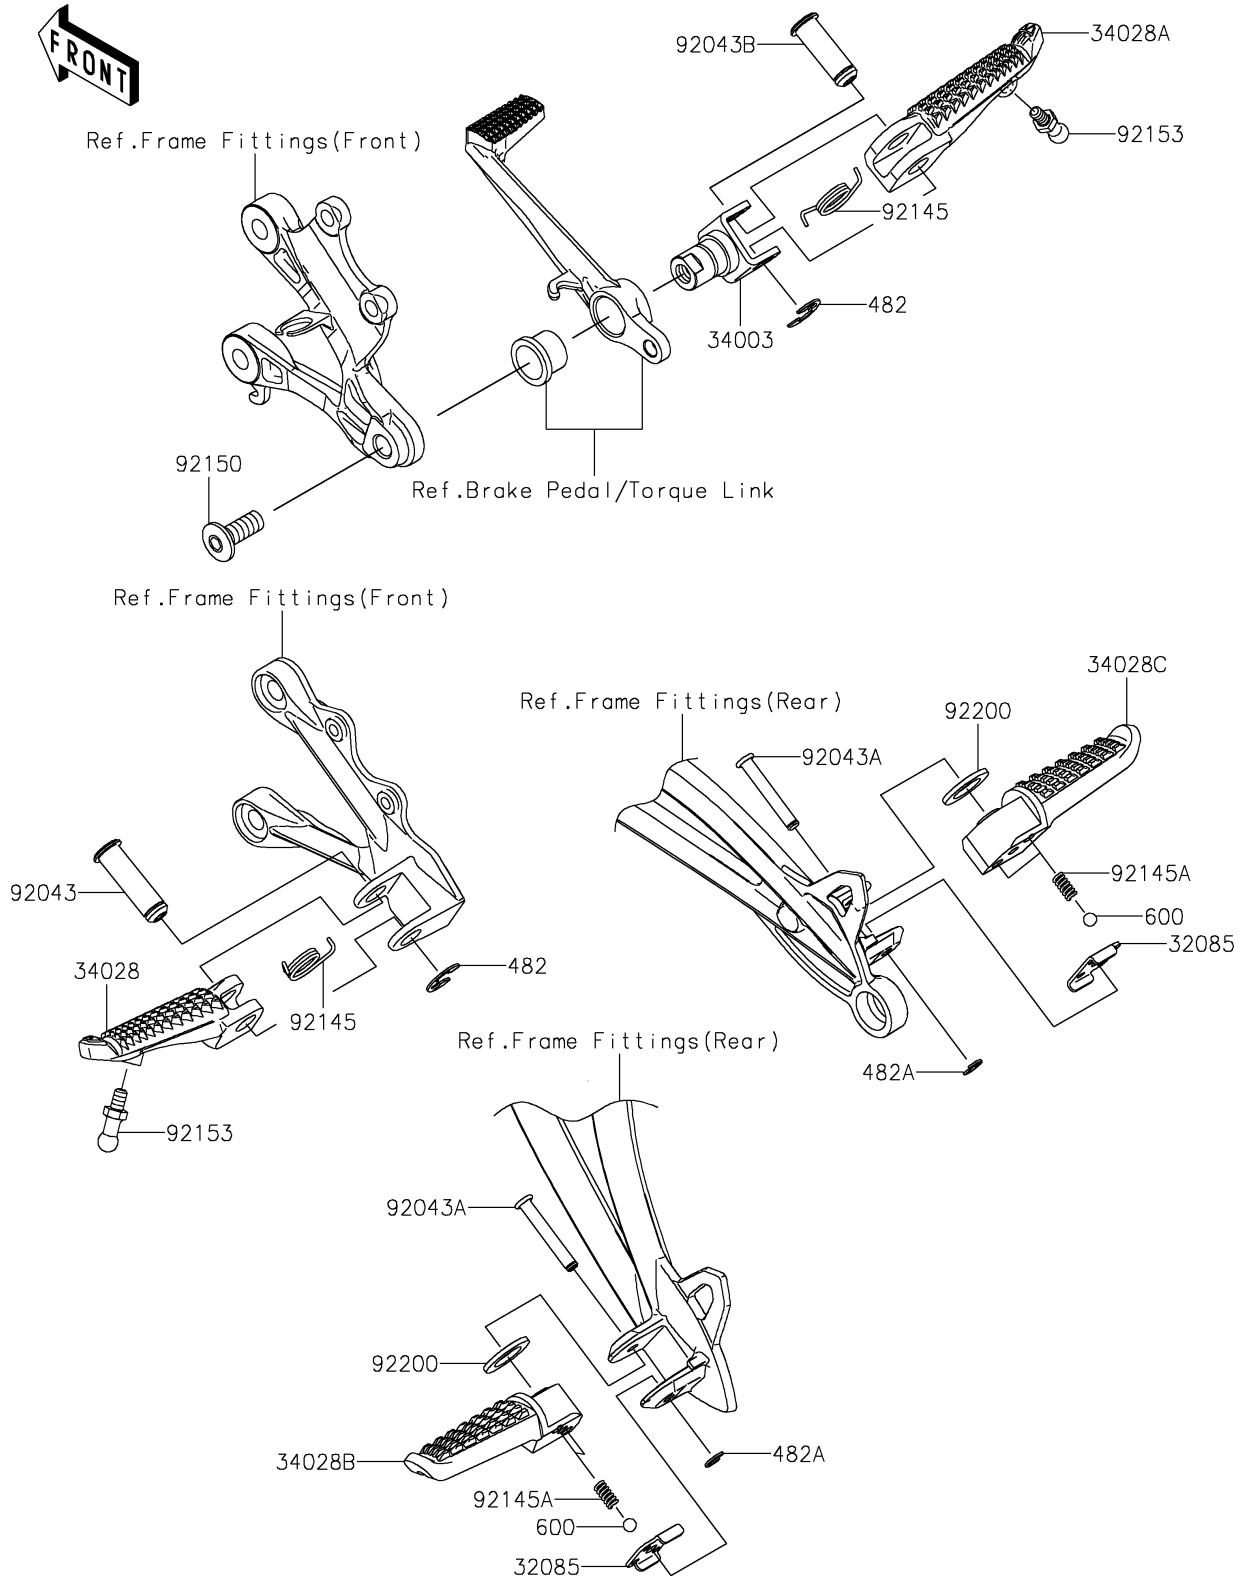

2021 Ninja® ZX™ -6R PARTS DIAGRAM

Footrests

F2160

2021 Ninja® ZX™ -6R PARTS LIST

Footrests

ITEM NAME	PART NUMBER	QUANTITY
-----------	-------------	----------