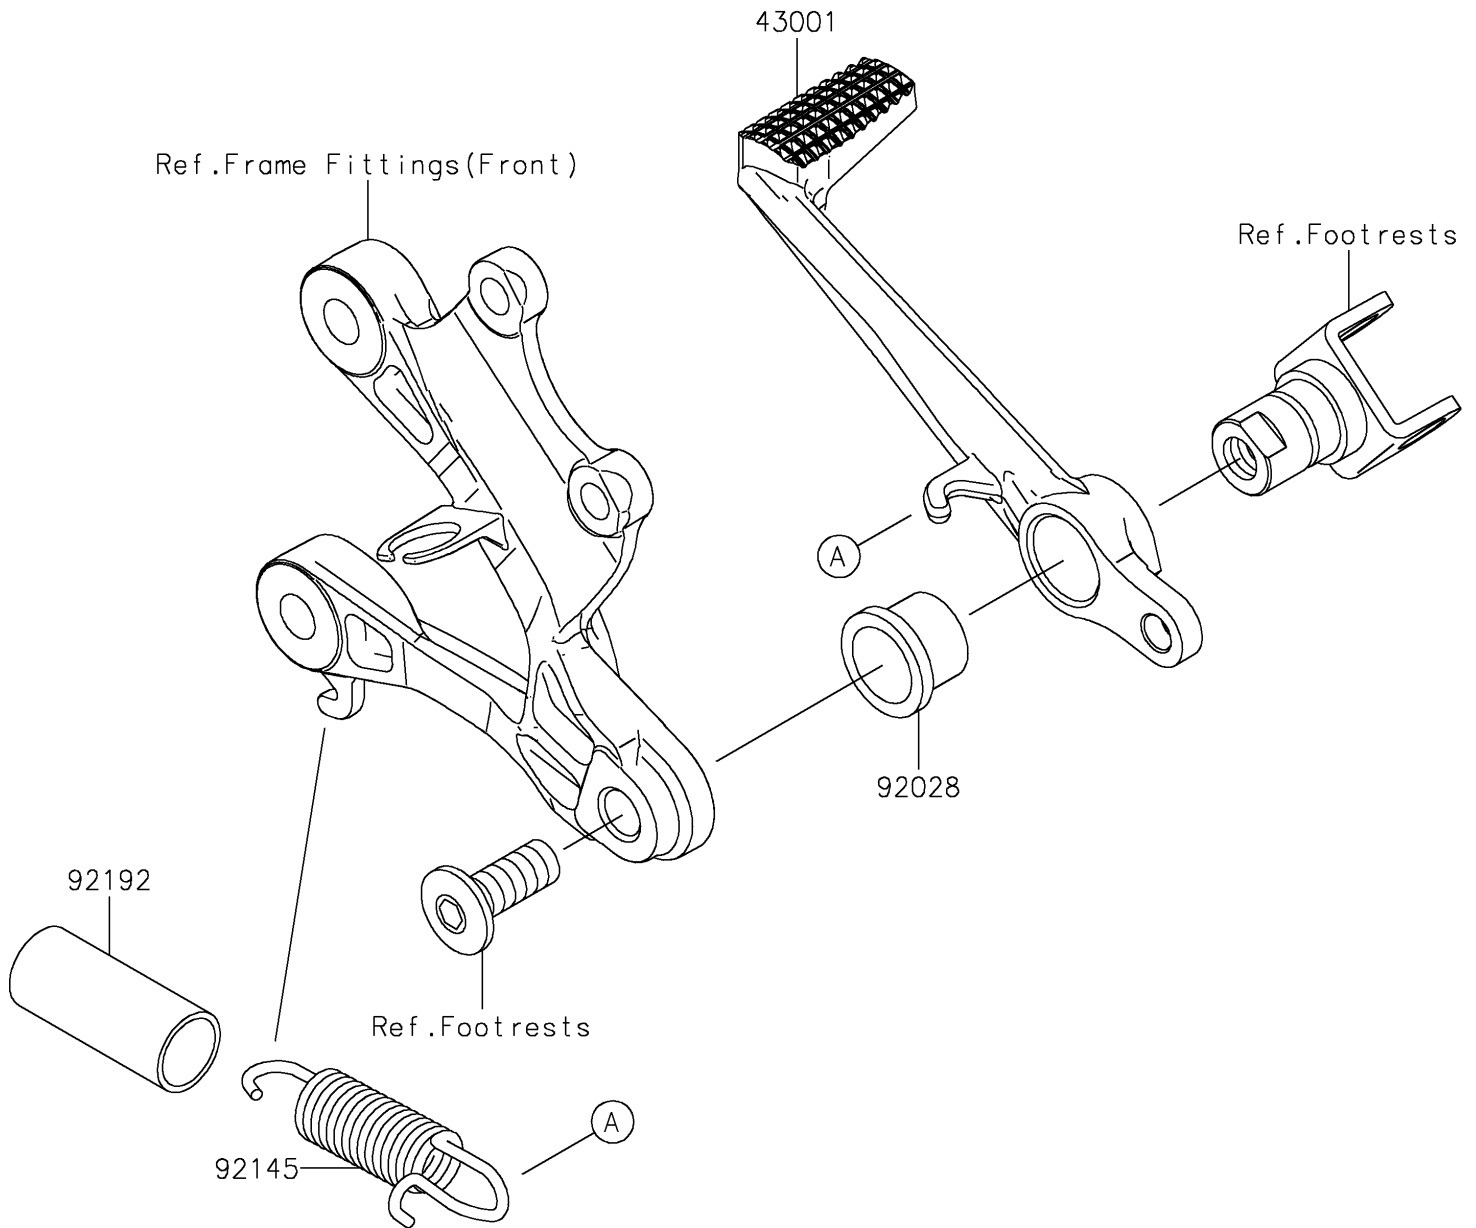

2021 Ninja® ZX™ -6R PARTS DIAGRAM

Brake Pedal/Torque Link

F2260

2021 Ninja® ZX™ -6R PARTS LIST

Brake Pedal/Torque Link

ITEM NAME	PART NUMBER	QUANTITY
LEVER-BRAKE,PEDAL (Ref # 43001)	43001-0118	1
BUSHING (Ref # 92028)	92028-1576	1
SPRING,BRAKE PEDAL RETURN (Ref # 92145)	92145-0630	1
TUBE,16X19X45 (Ref # 92192)	92192-0838	1