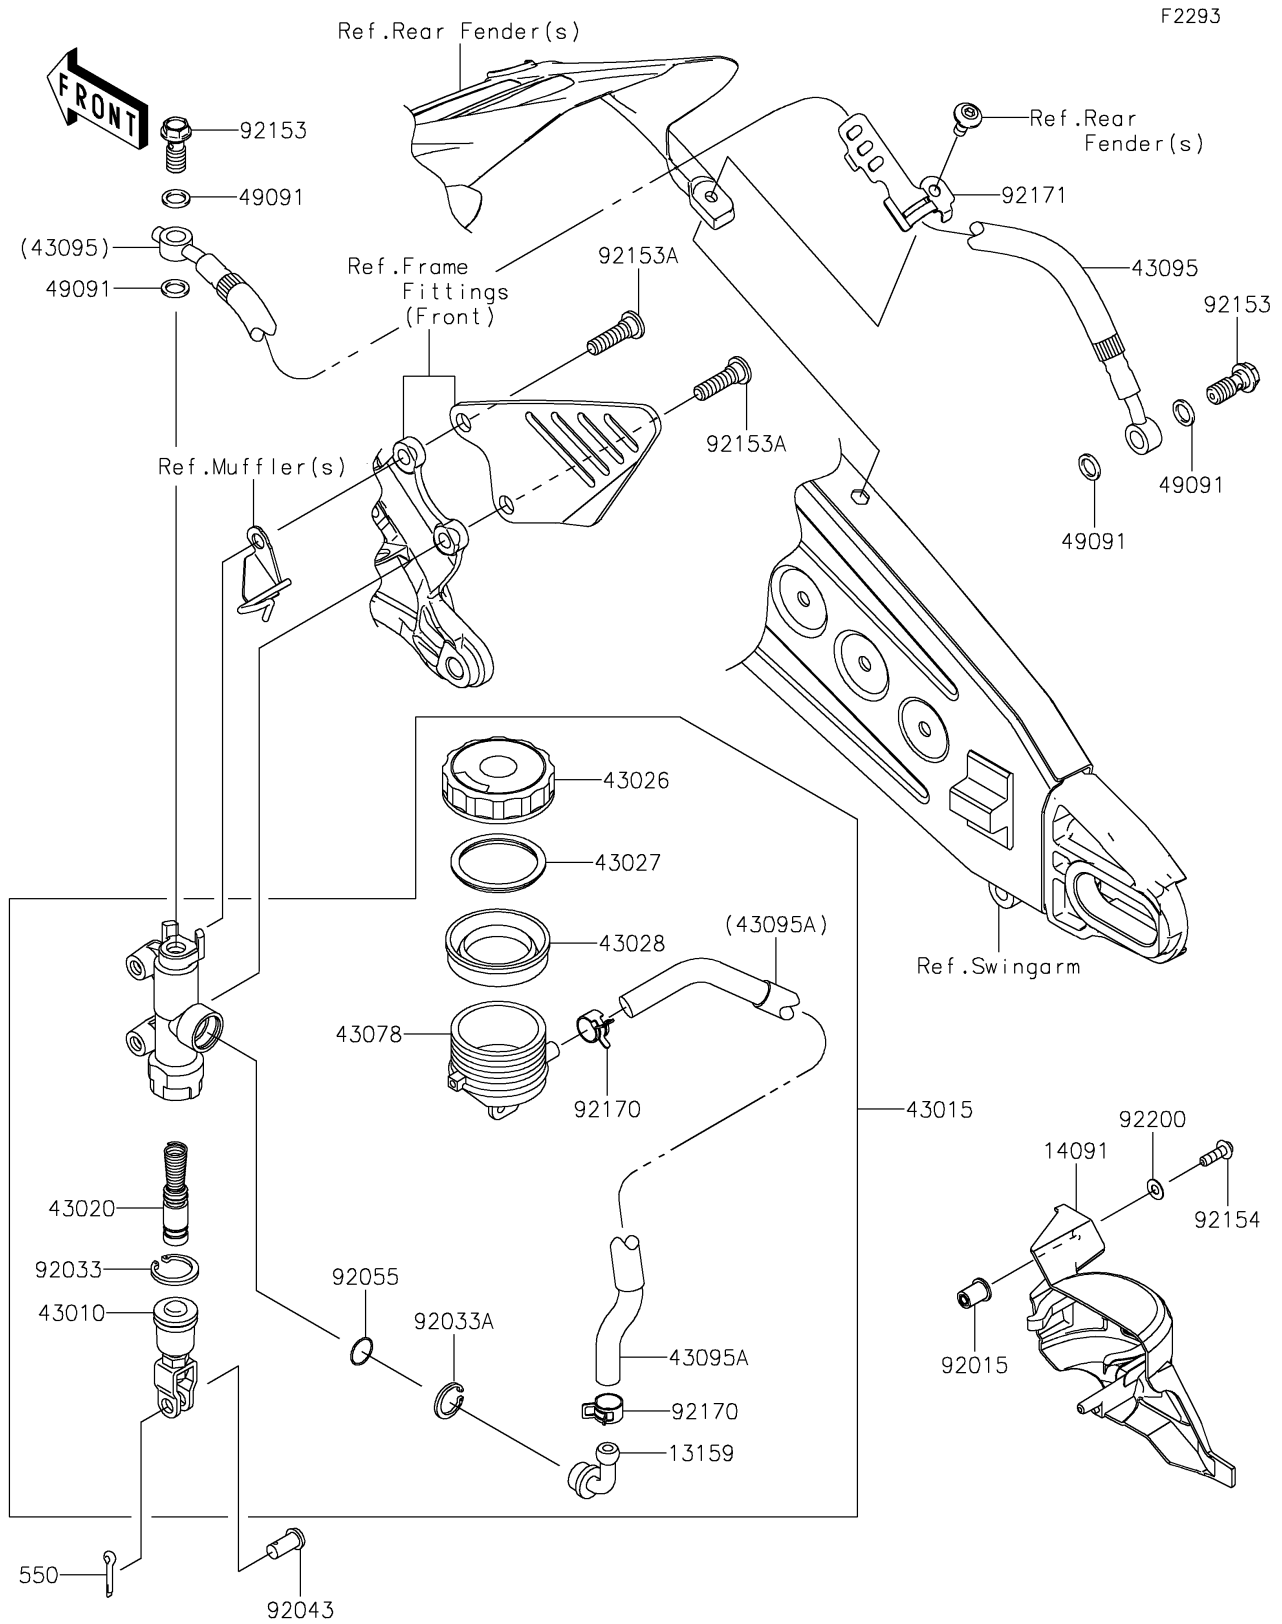

# 2021 Ninja® ZX™ -6R PARTS DIAGRAM

## Rear Master Cylinder

# 2021 Ninja® ZX™ -6R PARTS LIST

Rear Master Cylinder

ITEM NAME	PART NUMBER	QUANTITY
-----------	-------------	----------