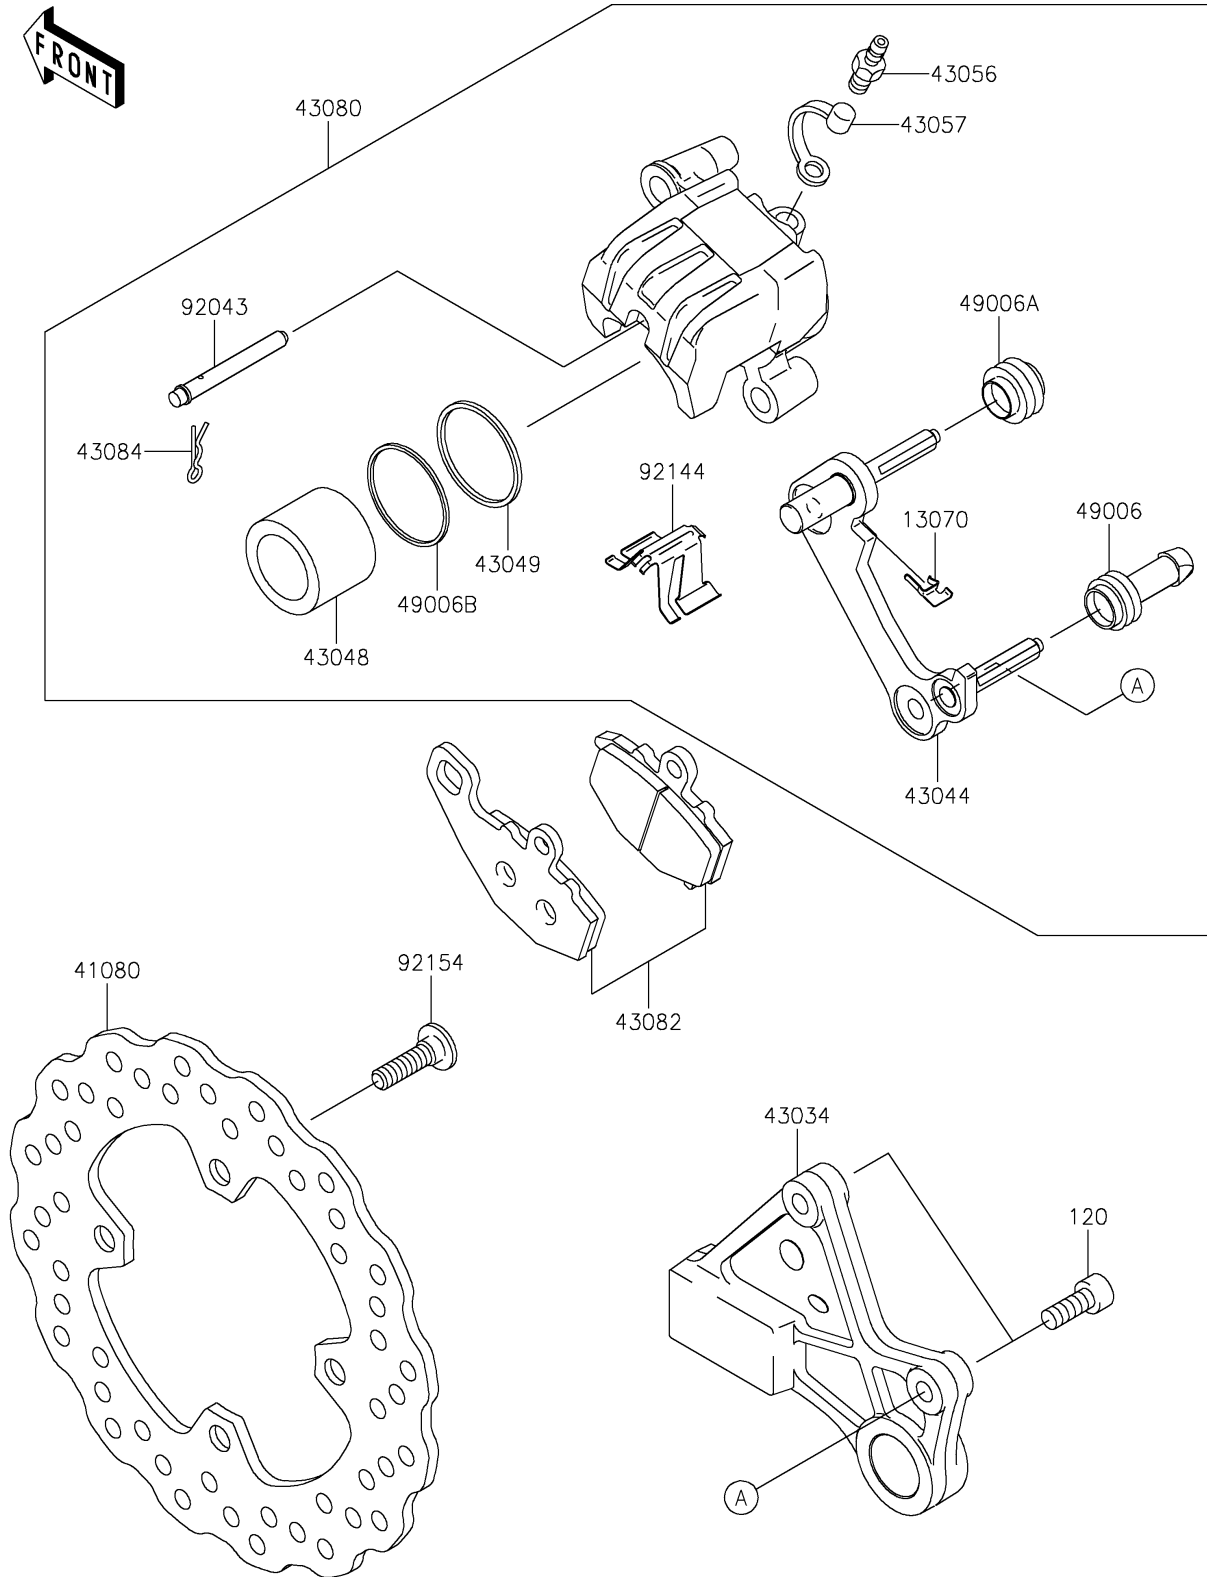

# 2021 Ninja® ZX™ -6R PARTS DIAGRAM

Rear Brake

F2294

# 2021 Ninja® ZX™ -6R PARTS LIST

Rear Brake

ITEM NAME	PART NUMBER	QUANTITY
-----------	-------------	----------