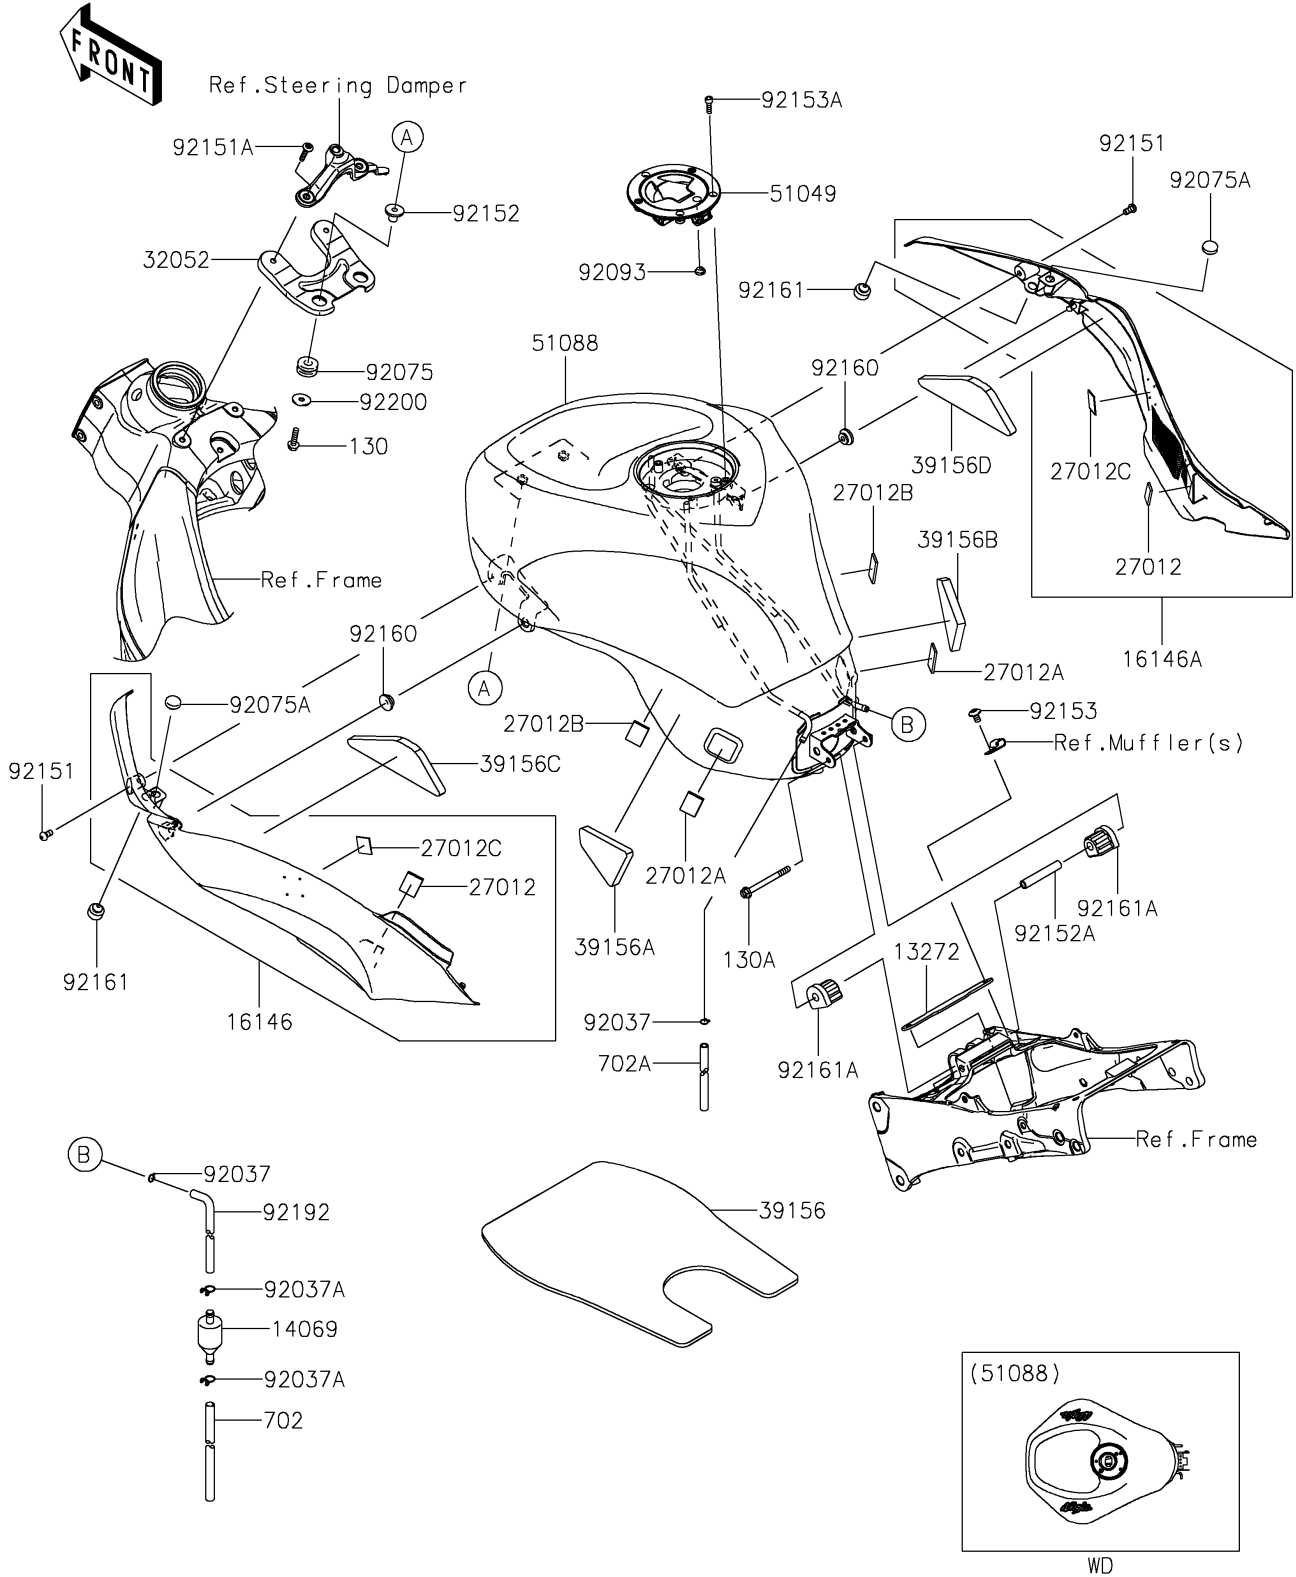

2021 Ninja® ZX™ -6R PARTS DIAGRAM

Fuel Tank

F2410

2021 Ninja® ZX™ -6R PARTS LIST

Fuel Tank

ITEM NAME	PART NUMBER	QUANTITY
-----------	-------------	----------