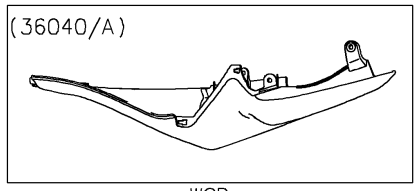

2021 Ninja® ZX™ -6R PARTS DIAGRAM

Side Covers

2021 Ninja® ZX™ -6R PARTS LIST

Side Covers

ITEM NAME	PART NUMBER	QUANTITY
COVER-ASSY,TAIL LAMP,F.BLACK (Ref # 16146)	16146-0086-6Z	1
COVER-TAIL,LH,L.GREEN (Ref # 36040)	36040-0087-777	1
COVER-TAIL,RH,L.GREEN (Ref # 36040A)	36040-0088-777	1
COVER-TAIL,CNT,L.GREEN (Ref # 36040B)	36040-0093-777	1
PAD,CNT COVER (Ref # 39156)	39156-0529	1
NUT,WELL,5MM (Ref # 92015)	92015-1757	5
RIVET (Ref # 92039)	92039-0068	4
BOLT,SOCKET,5X16 (Ref # 92154)	92154-0209	5