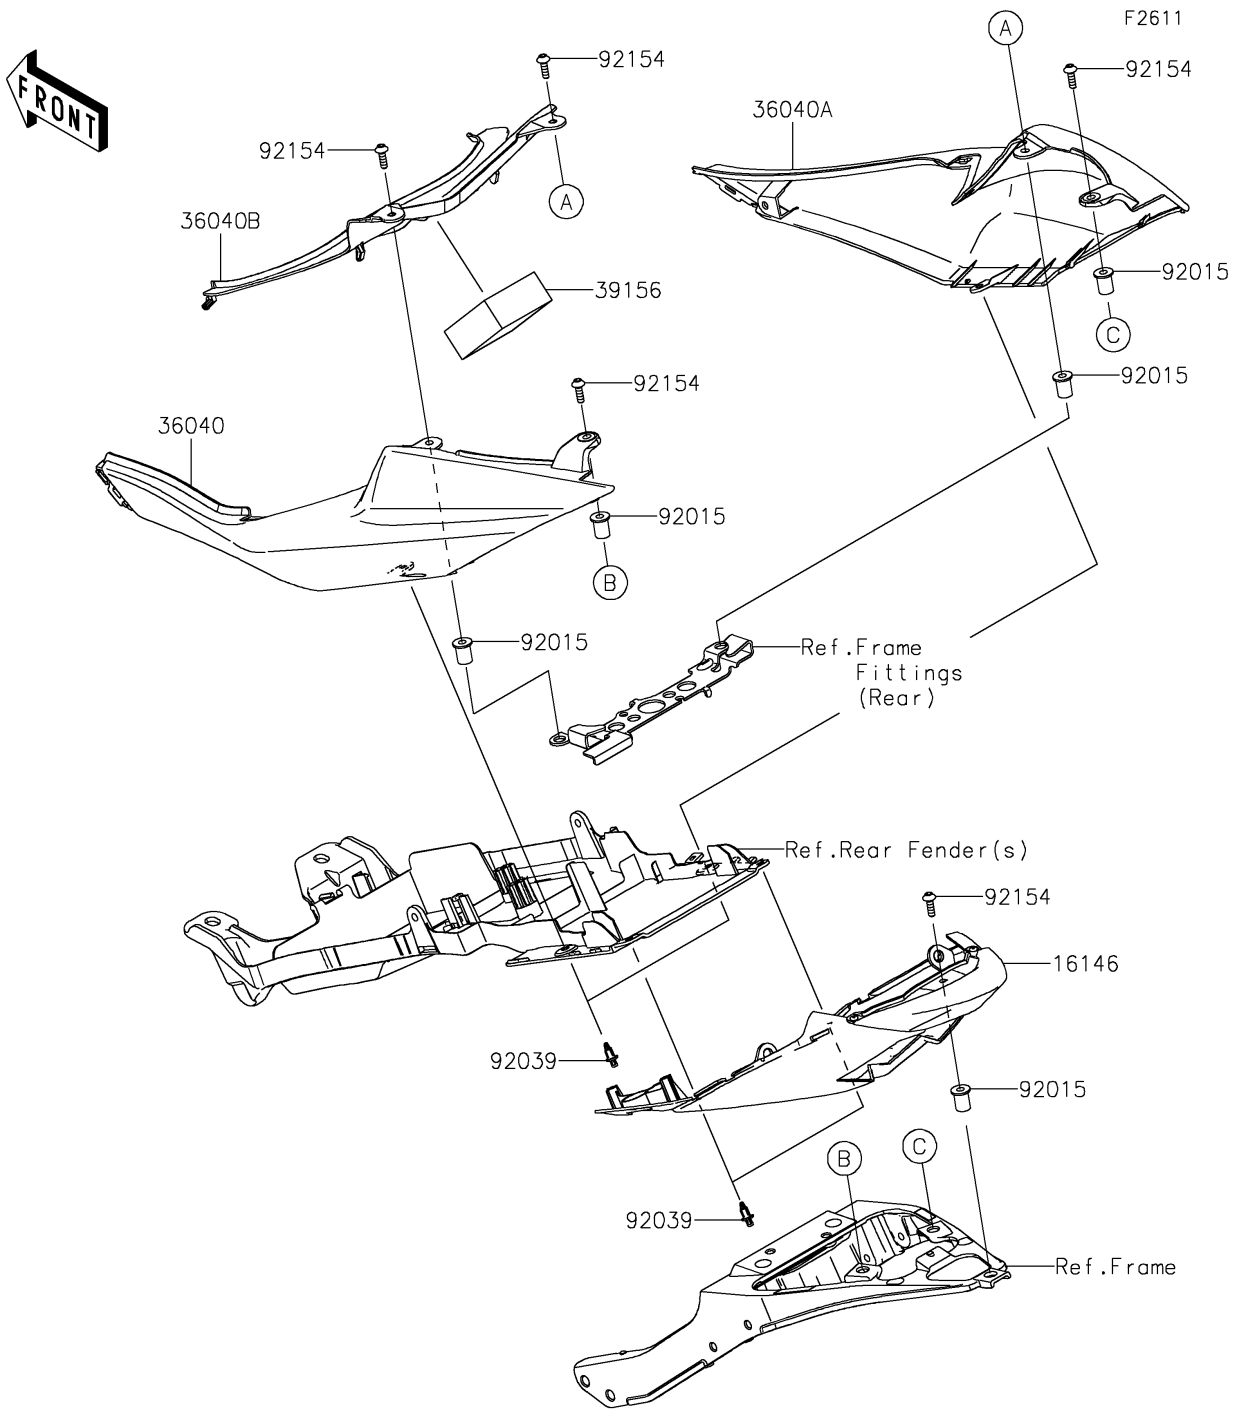

2021 Ninja® ZX™ -6R PARTS DIAGRAM

Side Covers

2021 Ninja® ZX™ -6R PARTS LIST

Side Covers

ITEM NAME	PART NUMBER	QUANTITY
COVER-ASSY,TAIL LAMP,F.BLACK (Ref # 16146)	16146-0086-6Z	1
COVER-TAIL,LH,L.GREEN (Ref # 36040)	36040-0087-777	1
COVER-TAIL,RH,L.GREEN (Ref # 36040A)	36040-0088-777	1
COVER-TAIL,CNT,L.GREEN (Ref # 36040B)	36040-0093-777	1
PAD,CNT COVER (Ref # 39156)	39156-0529	1
NUT,WELL,5MM (Ref # 92015)	92015-1757	5
RIVET (Ref # 92039)	92039-0068	4
BOLT,SOCKET,5X16 (Ref # 92154)	92154-0209	5