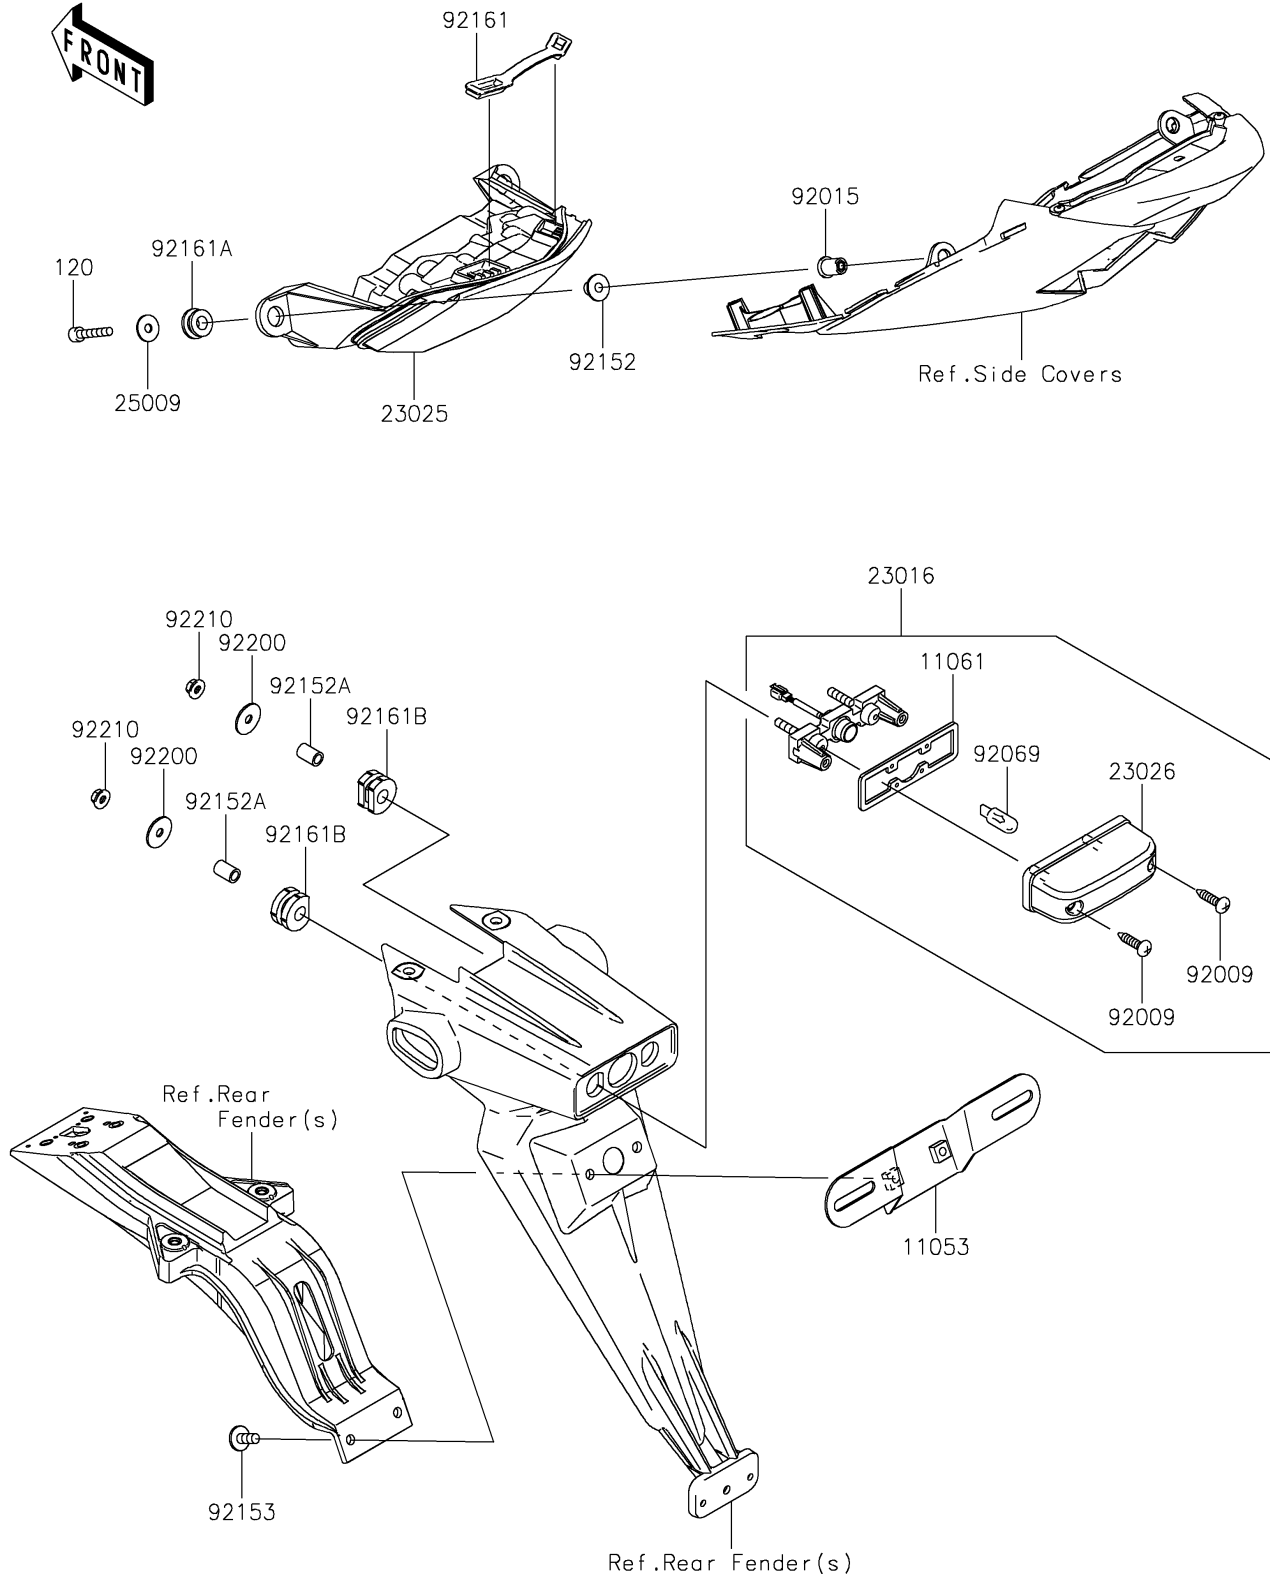

2021 Ninja® ZX™ -6R PARTS DIAGRAM

Taillight(s)

F2720

2021 Ninja® ZX™ -6R PARTS LIST

Taillight(s)

ITEM NAME	PART NUMBER	QUANTITY
BRACKET,LICENSE (Ref # 11053)	11053-0400	1
GASKET,LICENSE LAMP (Ref # 11061)	11061-0329	1
BOLT-SOCKET,5X22 (Ref # 120)	120CA0522	2
LAMP-ASSY,LICENSE (Ref # 23016)	23016-0020	1
LAMP-TAIL (Ref # 23025)	23025-0059	1
LENS,LICENSE LAMP (Ref # 23026)	23026-0014	1
WASHER,5.2X16X1.2 (Ref # 25009)	25009-004	2
SCREW,TAPPING,4X16 (Ref # 92009)	92009-1605	2
NUT,WELL,5MM (Ref # 92015)	92015-1757	2
BULB,12V 5W (Ref # 92069)	92069-1016	1
COLLAR (Ref # 92152)	92152-0092	2
COLLAR,6X9X13.3 (Ref # 92152A)	92152-0617	2
BOLT,SOCKET,6X14 (Ref # 92153)	92153-1446	2
DAMPER,TAIL LAMP (Ref # 92161)	92161-0191	1
DAMPER (Ref # 92161A)	92161-0317	2
DAMPER (Ref # 92161B)	92161-0776	2
WASHER,5.5X20X1.2 (Ref # 92200)	92200-0284	2
NUT,FLANGED,5MM (Ref # 92210)	92210-0007	2