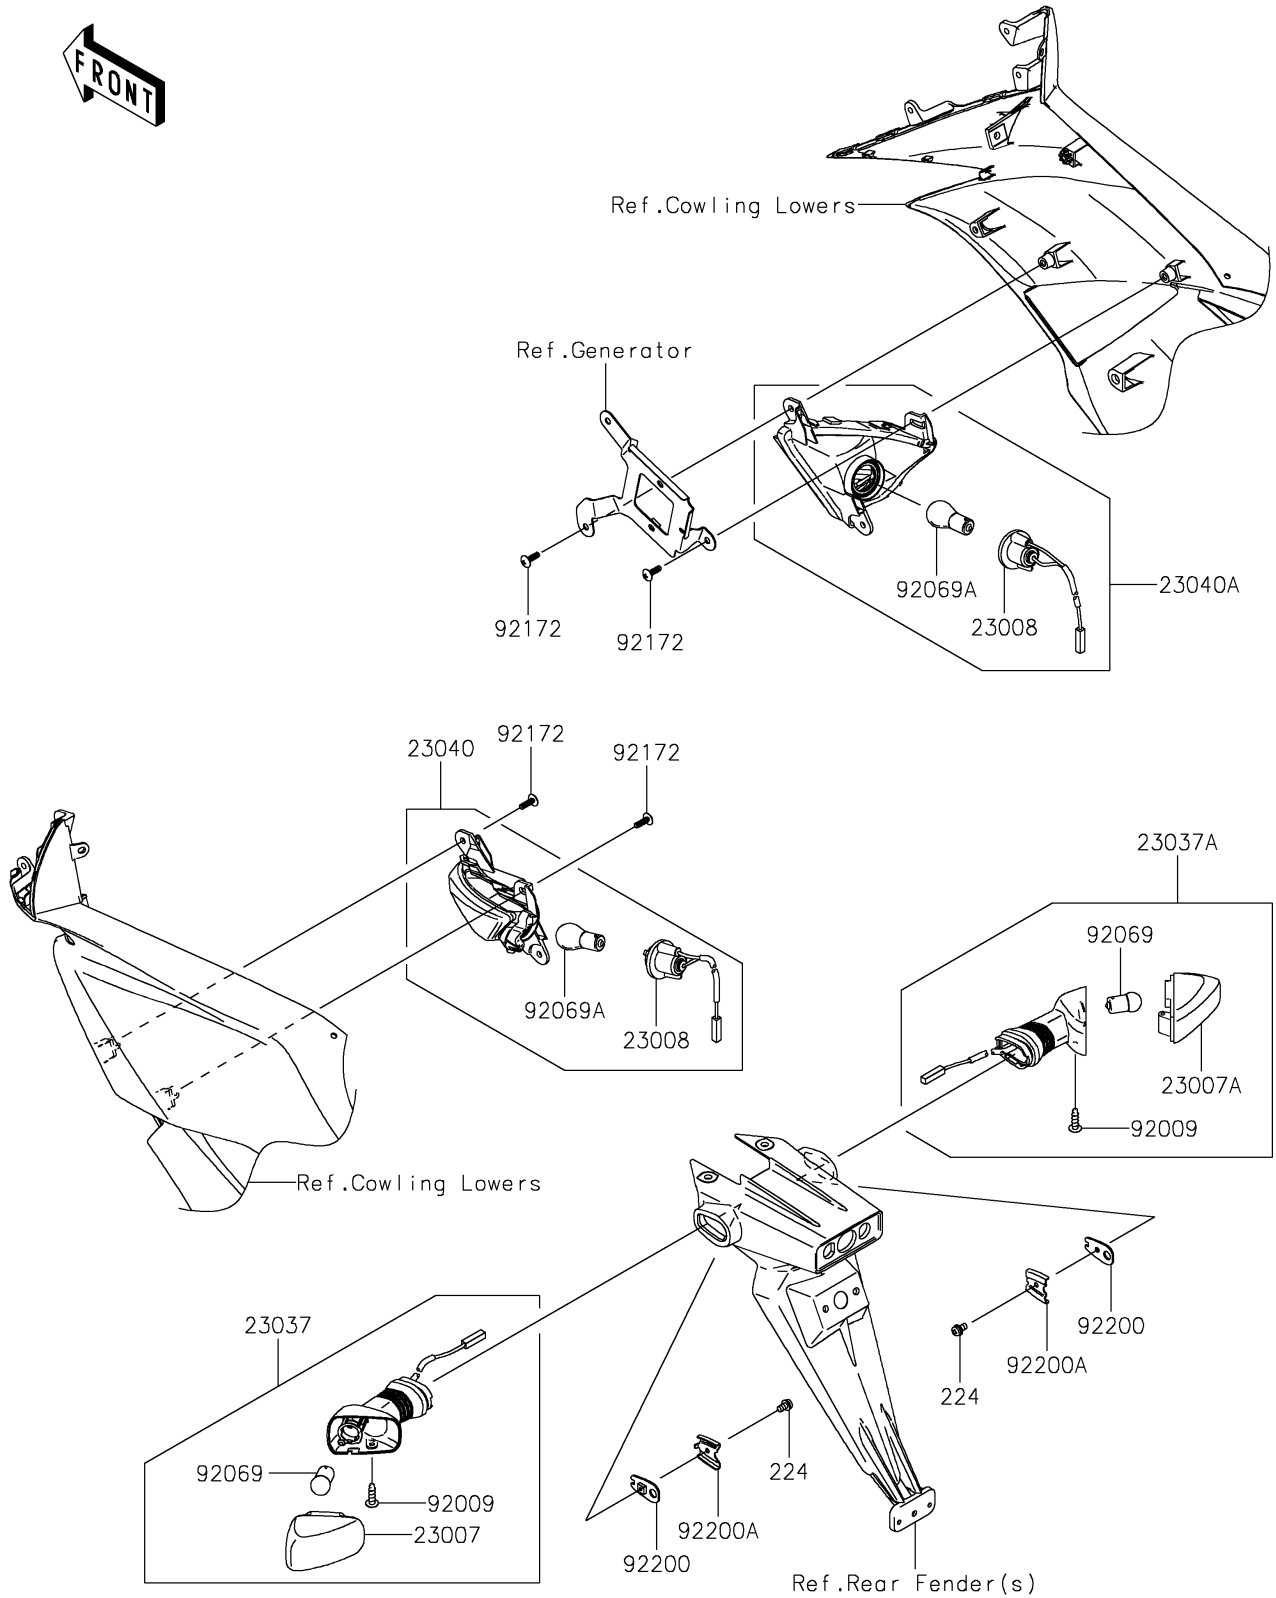

# 2021 Ninja® ZX™ -6R PARTS DIAGRAM

Turn Signals

F2730

# 2021 Ninja® ZX™ -6R PARTS LIST

Turn Signals

ITEM NAME	PART NUMBER	QUANTITY
-----------	-------------	----------