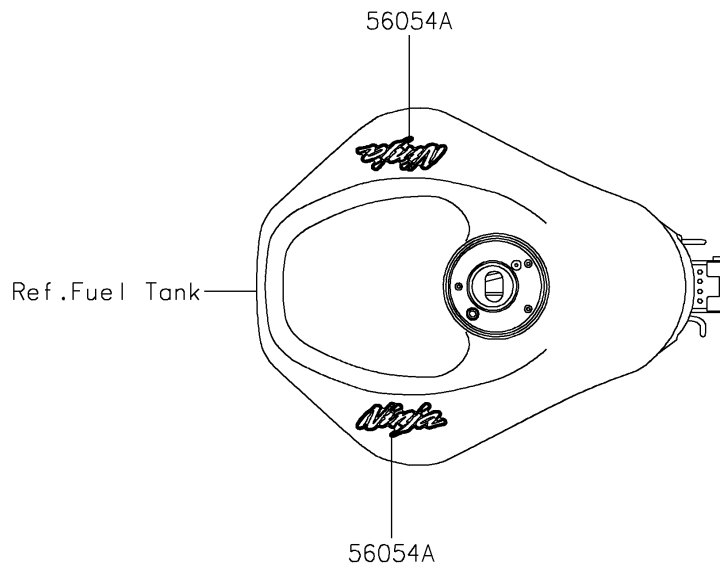

2021 Ninja® ZX™ -6R PARTS DIAGRAM

Decals

F2861

2021 Ninja® ZX™ -6R PARTS LIST

Decals

ITEM NAME	PART NUMBER	QUANTITY
-----------	-------------	----------