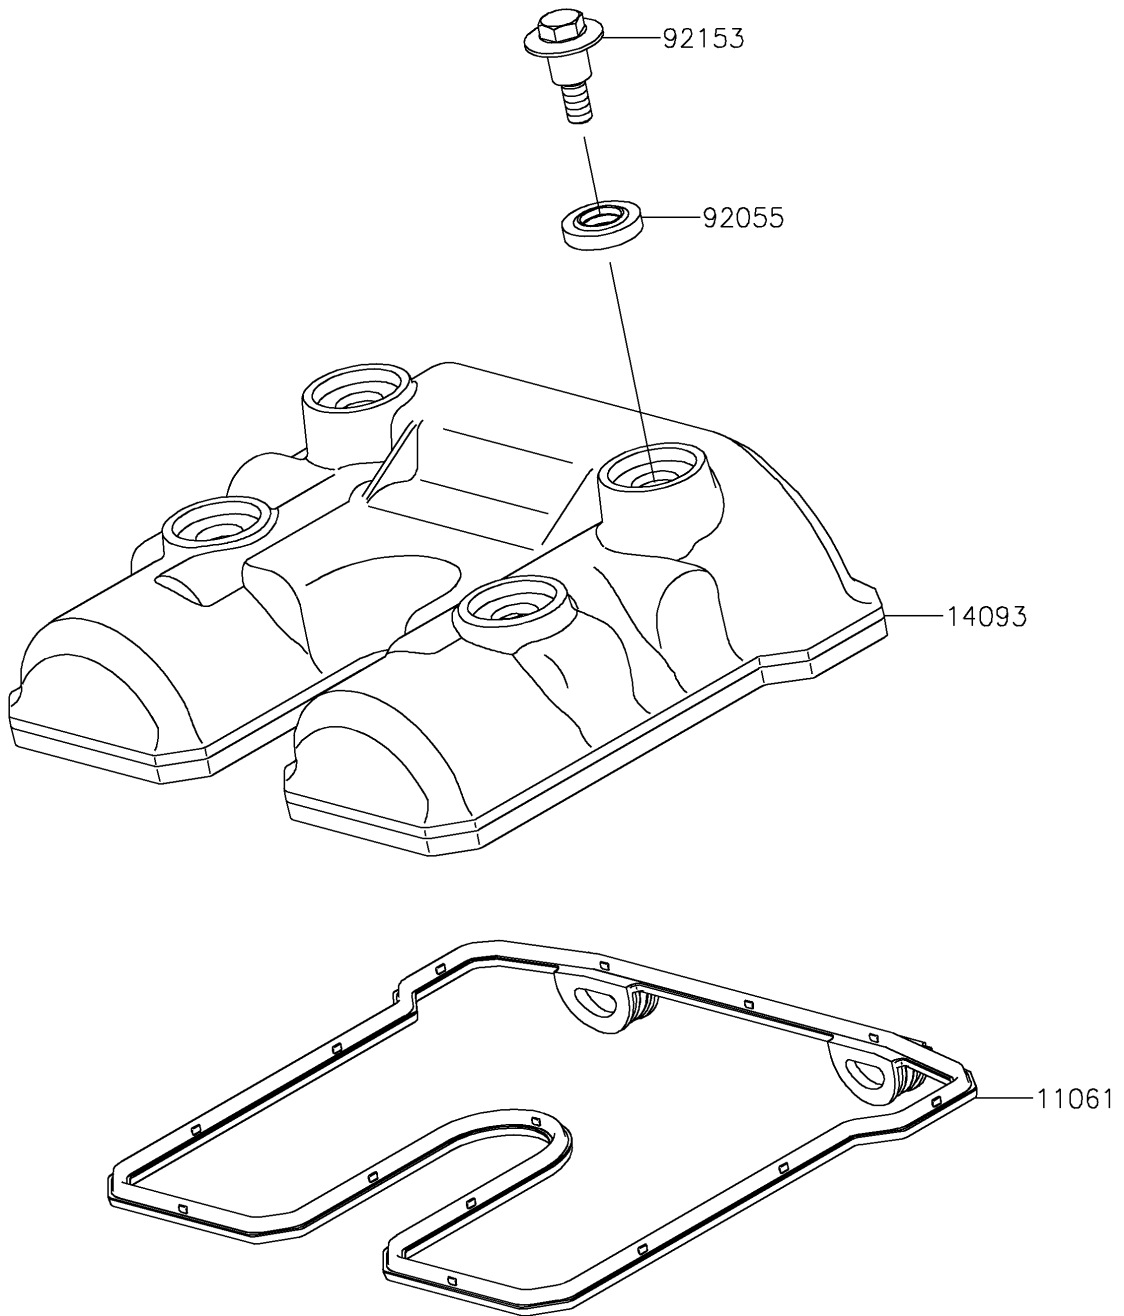

2021 KLX® 300SM PARTS DIAGRAM

Cylinder Head Cover

E1112

2021 KLX®300SM PARTS LIST

Cylinder Head Cover

ITEM NAME	PART NUMBER	QUANTITY
GASKET,HEAD COVER (Ref # 11061)	11061-0888	1
COVER,HEAD (Ref # 14093)	14093-0862	1
RING-O,HEAD COVER BOLT (Ref # 92055)	92055-0195	4
BOLT,FLANGED,6X22.5 (Ref # 92153)	92153-1343	4