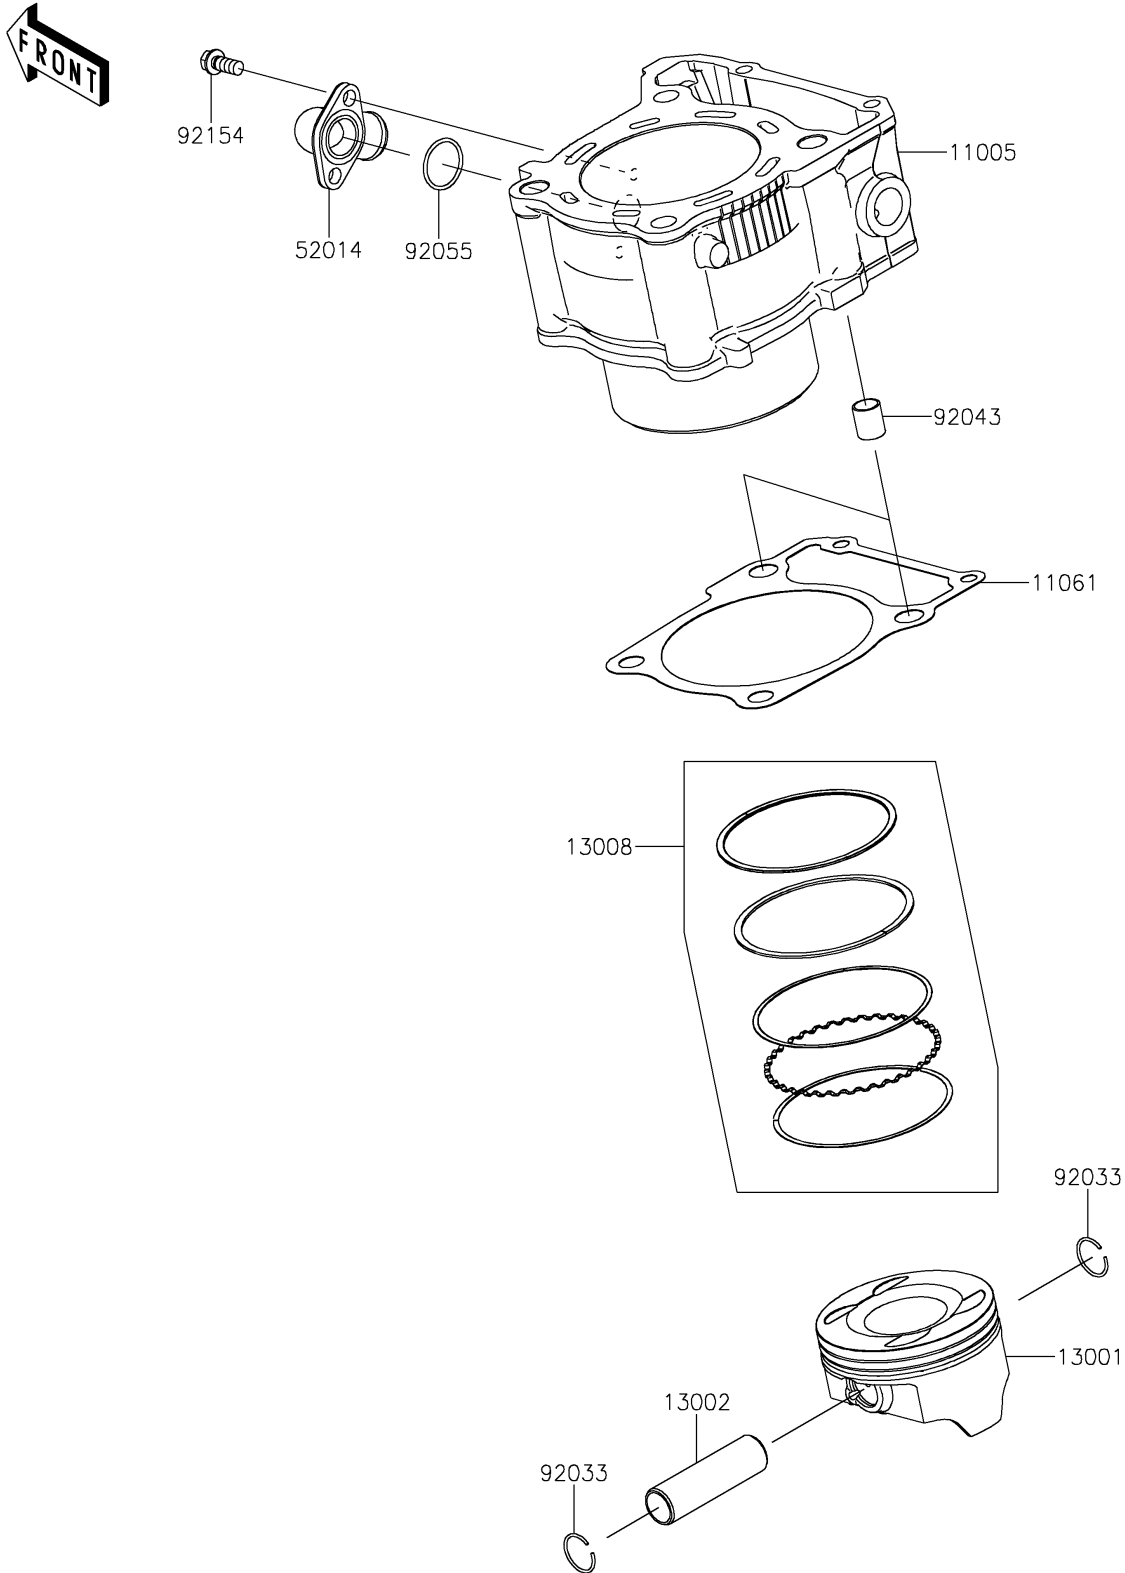

# 2021 KLX® 300SM PARTS DIAGRAM

Cylinder/Piston(s)

E1120

## 2021 KLX®300SM PARTS LIST

Cylinder/Piston(s)

ITEM NAME	PART NUMBER	QUANTITY
CYLINDER-ENGINE (Ref # 11005)	11005-0723	1
GASKET,CYLINDER BASE (Ref # 11061)	11061-1307	1
PISTON-ENGINE (Ref # 13001)	13001-0830	1
PIN-PISTON (Ref # 13002)	13002-1109	1
RING-SET-PISTON (Ref # 13008)	13008-0593	1
ELBOW (Ref # 52014)	52014-0026	1
RING-SNAP (Ref # 92033)	92033-1054	2
PIN,10.1X12X14 (Ref # 92043)	92043-4009	2
RING-O,19.5X1.5 (Ref # 92055)	92055-055	1
BOLT,6X14 (Ref # 92154)	92154-4129	2