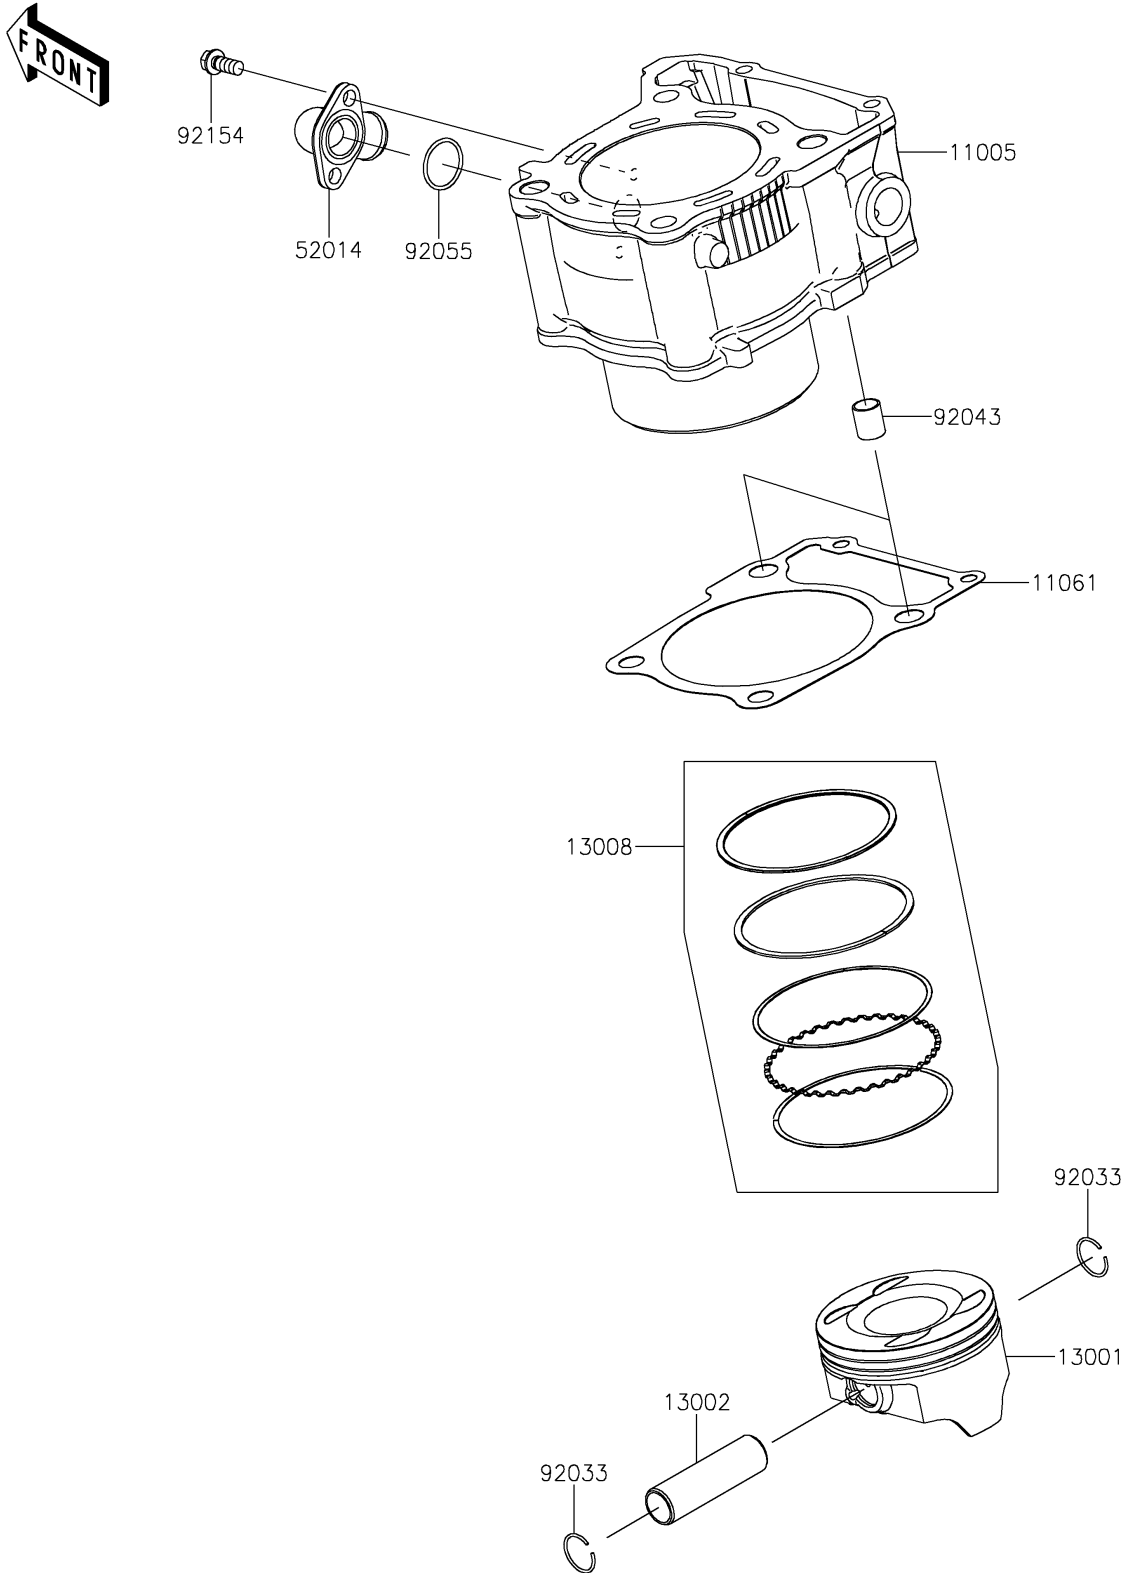

2021 KLX® 300SM PARTS DIAGRAM

Cylinder/Piston(s)

E1120

2021 KLX®300SM PARTS LIST

Cylinder/Piston(s)

ITEM NAME	PART NUMBER	QUANTITY
CYLINDER-ENGINE (Ref # 11005)	11005-0723	1
GASKET,CYLINDER BASE (Ref # 11061)	11061-1307	1
PISTON-ENGINE (Ref # 13001)	13001-0830	1
PIN-PISTON (Ref # 13002)	13002-1109	1
RING-SET-PISTON (Ref # 13008)	13008-0593	1
ELBOW (Ref # 52014)	52014-0026	1
RING-SNAP (Ref # 92033)	92033-1054	2
PIN,10.1X12X14 (Ref # 92043)	92043-4009	2
RING-O,19.5X1.5 (Ref # 92055)	92055-055	1
BOLT,6X14 (Ref # 92154)	92154-4129	2