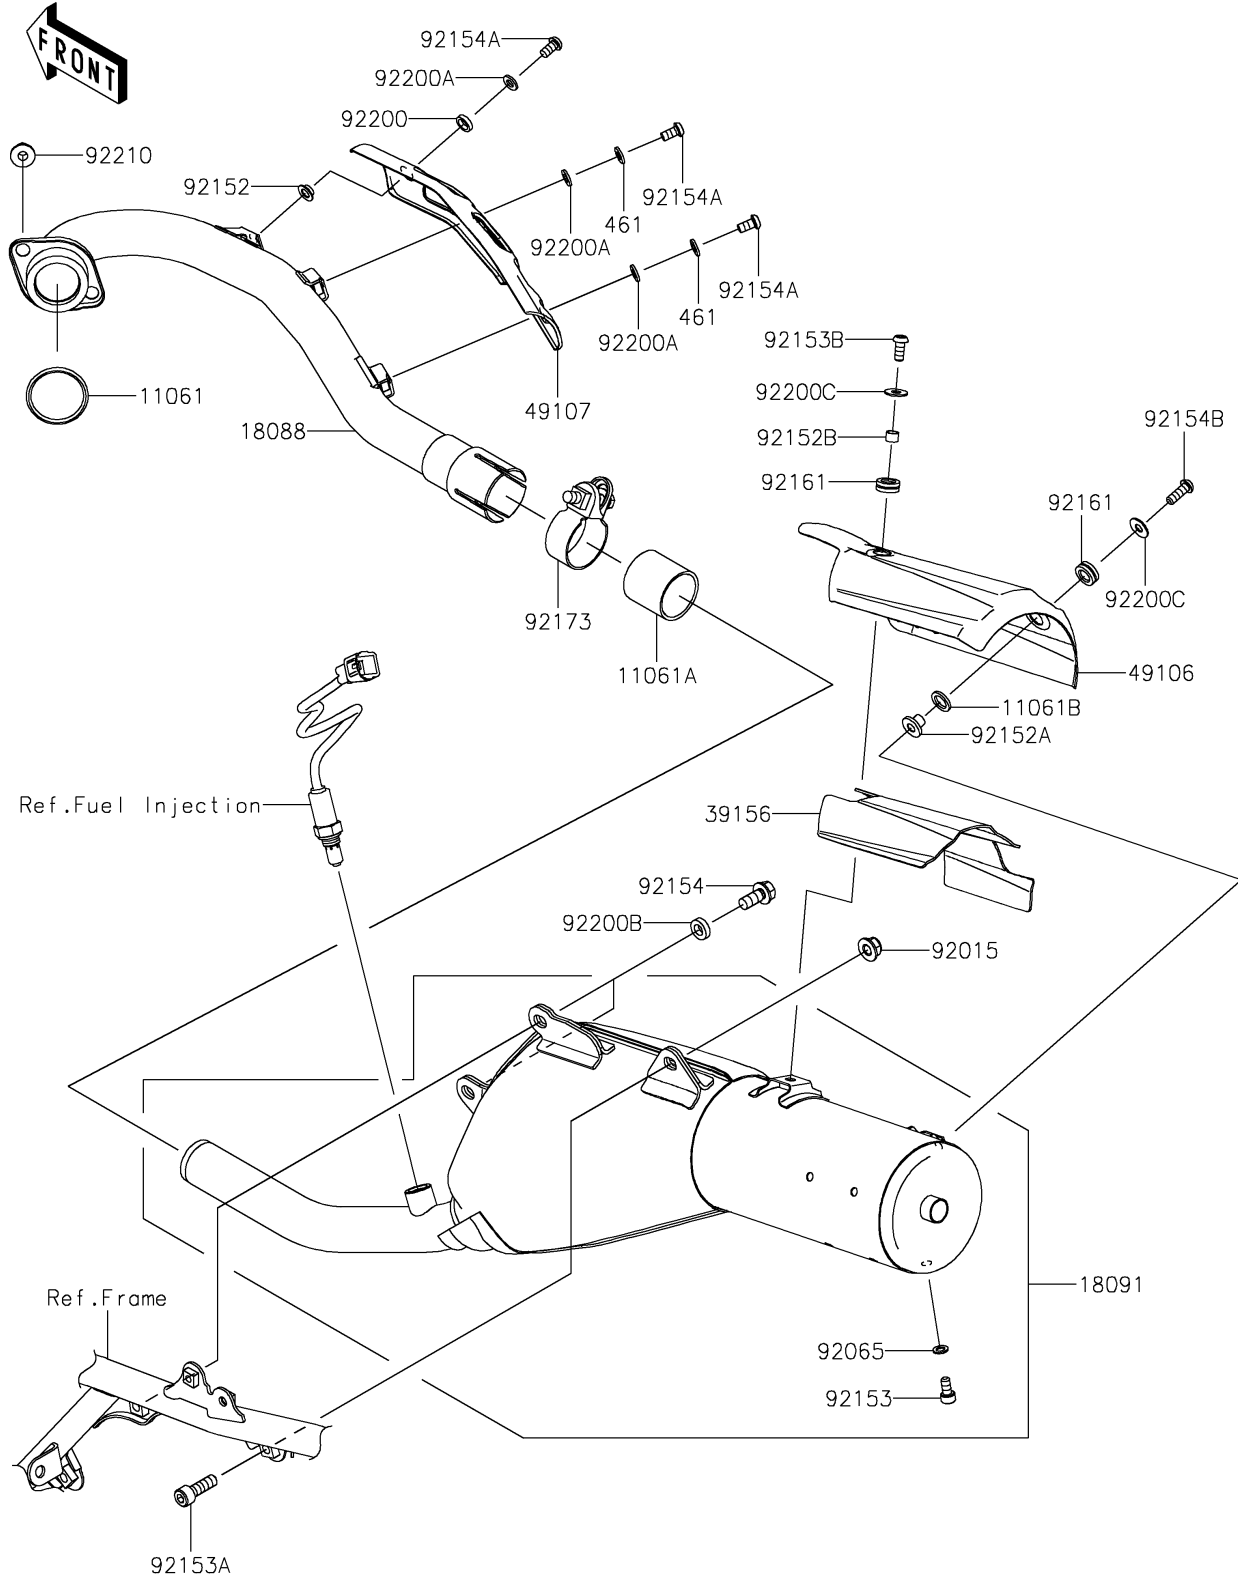

2021 KLX®300SM PARTS DIAGRAM

Muffler(s)

E1140

2021 KLX®300SM PARTS LIST

Muffler(s)

ITEM NAME	PART NUMBER	QUANTITY
GASKET,EX PIPE (Ref # 11061)	11061-0027	1
GASKET,EXHAUST PIPE CONNECTING (Ref # 11061A)	11061-1055	1
GASKET (Ref # 11061B)	11061-1398	1
PIPE-EXHAUST (Ref # 18088)	18088-1475	1
BODY-COMP-MUFFLER (Ref # 18091)	18091-1196	1
PAD,MUFFLER COVER (Ref # 39156)	39156-2613	1
WASHER-SPRING,6MM (Ref # 461)	461S0600	2
COVER-MUFFLER (Ref # 49106)	49106-0856	1
COVER-EXHAUST PIPE (Ref # 49107)	49107-0826	1
NUT,8MM (Ref # 92015)	92015-1432	1
GASKET (Ref # 92065)	92065-096	1
COLLAR,6.2X8.5X13 (Ref # 92152)	92152-2662	1
COLLAR (Ref # 92152A)	92152-2814	1
COLLAR,6.5X8.5X6 (Ref # 92152B)	92152-2817	1
BOLT,SOCKET,6X12 (Ref # 92153)	92153-1347	1
BOLT,SOCKET,8X25 (Ref # 92153A)	92153-1350	1
BOLT,SOCKET,6X14 (Ref # 92153B)	92153-1886	1
BOLT-FLANGED,8X14 (Ref # 92154)	92154-3782	2
BOLT,SOCKET,6X11.5 (Ref # 92154A)	92154-4087	3
BOLT,SOCKET,6X18 (Ref # 92154B)	92154-4279	1
DAMPER (Ref # 92161)	92161-1475	2
CLAMP,38MM (Ref # 92173)	92173-0997	1
WASHER,8.8X12.5X3 (Ref # 92200)	92200-2306	1
WASHER,6.2X12X1.6 (Ref # 92200A)	92200-2320	3
WASHER,8.1X15X4.0 (Ref # 92200B)	92200-2482	2
WASHER,6.5X16X1.0 (Ref # 92200C)	92200-3712	2
NUT,8MM (Ref # 92210)	92210-0076	2