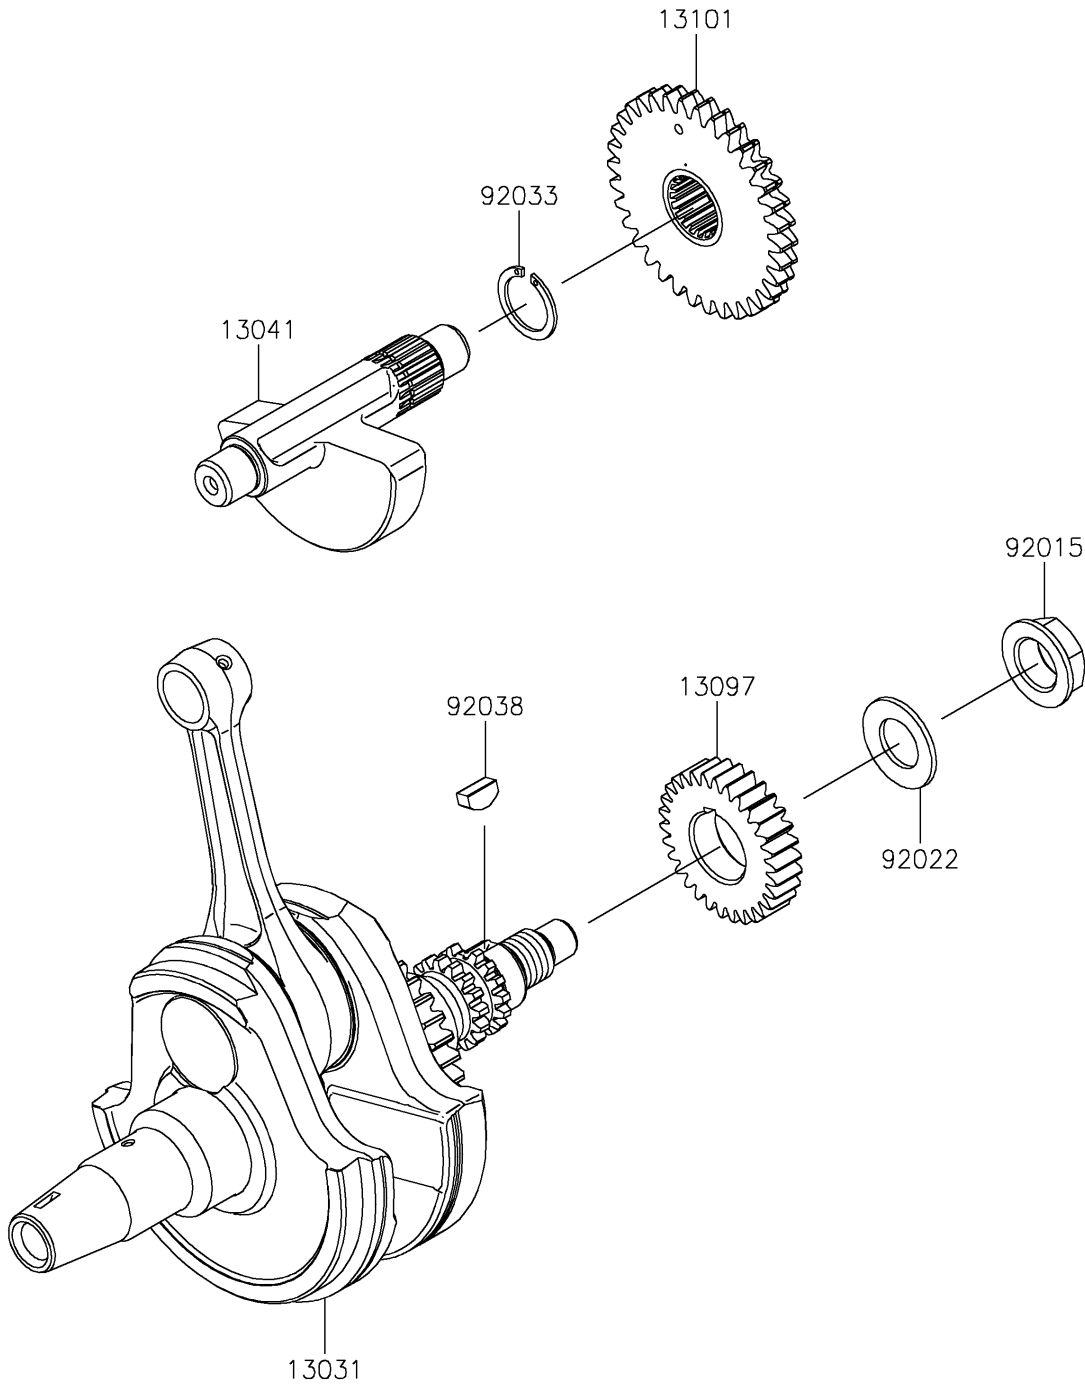

# 2021 KLX® 300SM PARTS DIAGRAM

Crankshaft

E1321

## 2021 KLX®300SM PARTS LIST

### Crankshaft

ITEM NAME	PART NUMBER	QUANTITY
CRANKSHAFT-COMP (Ref # 13031)	13031-0999	1
BALANCER (Ref # 13041)	13041-0001	1
GEAR-PRIMARY SPUR,30T (Ref # 13097)	13097-0087	1
GEAR-ASSY,BALANCER (Ref # 13101)	13101-0629	1
NUT,16MM (Ref # 92015)	92015-1581	1
WASHER,16.3X29X1.75 (Ref # 92022)	92022-1356	1
RING-SNAP,18MM (Ref # 92033)	92033-029	1
KEY (Ref # 92038)	92038-1057	1