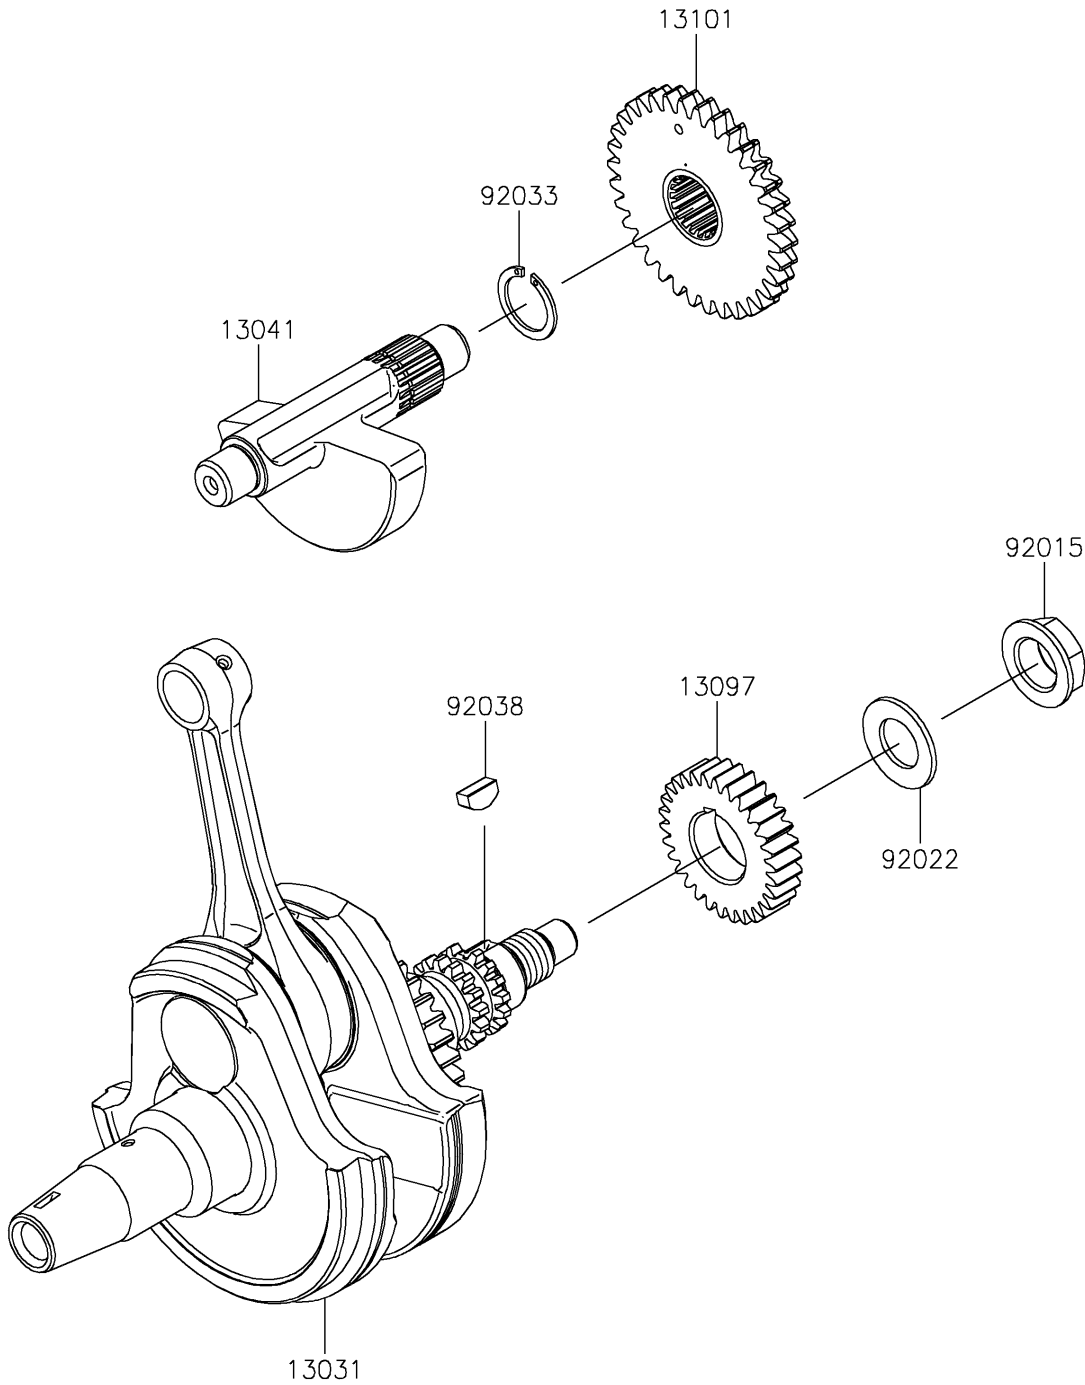

2021 KLX®300SM PARTS DIAGRAM

Crankshaft

E1321

2021 KLX®300SM PARTS LIST

Crankshaft

ITEM NAME	PART NUMBER	QUANTITY
CRANKSHAFT-COMP (Ref # 13031)	13031-0999	1
BALANCER (Ref # 13041)	13041-0001	1
GEAR-PRIMARY SPUR,30T (Ref # 13097)	13097-0087	1
GEAR-ASSY,BALANCER (Ref # 13101)	13101-0629	1
NUT,16MM (Ref # 92015)	92015-1581	1
WASHER,16.3X29X1.75 (Ref # 92022)	92022-1356	1
RING-SNAP,18MM (Ref # 92033)	92033-029	1
KEY (Ref # 92038)	92038-1057	1