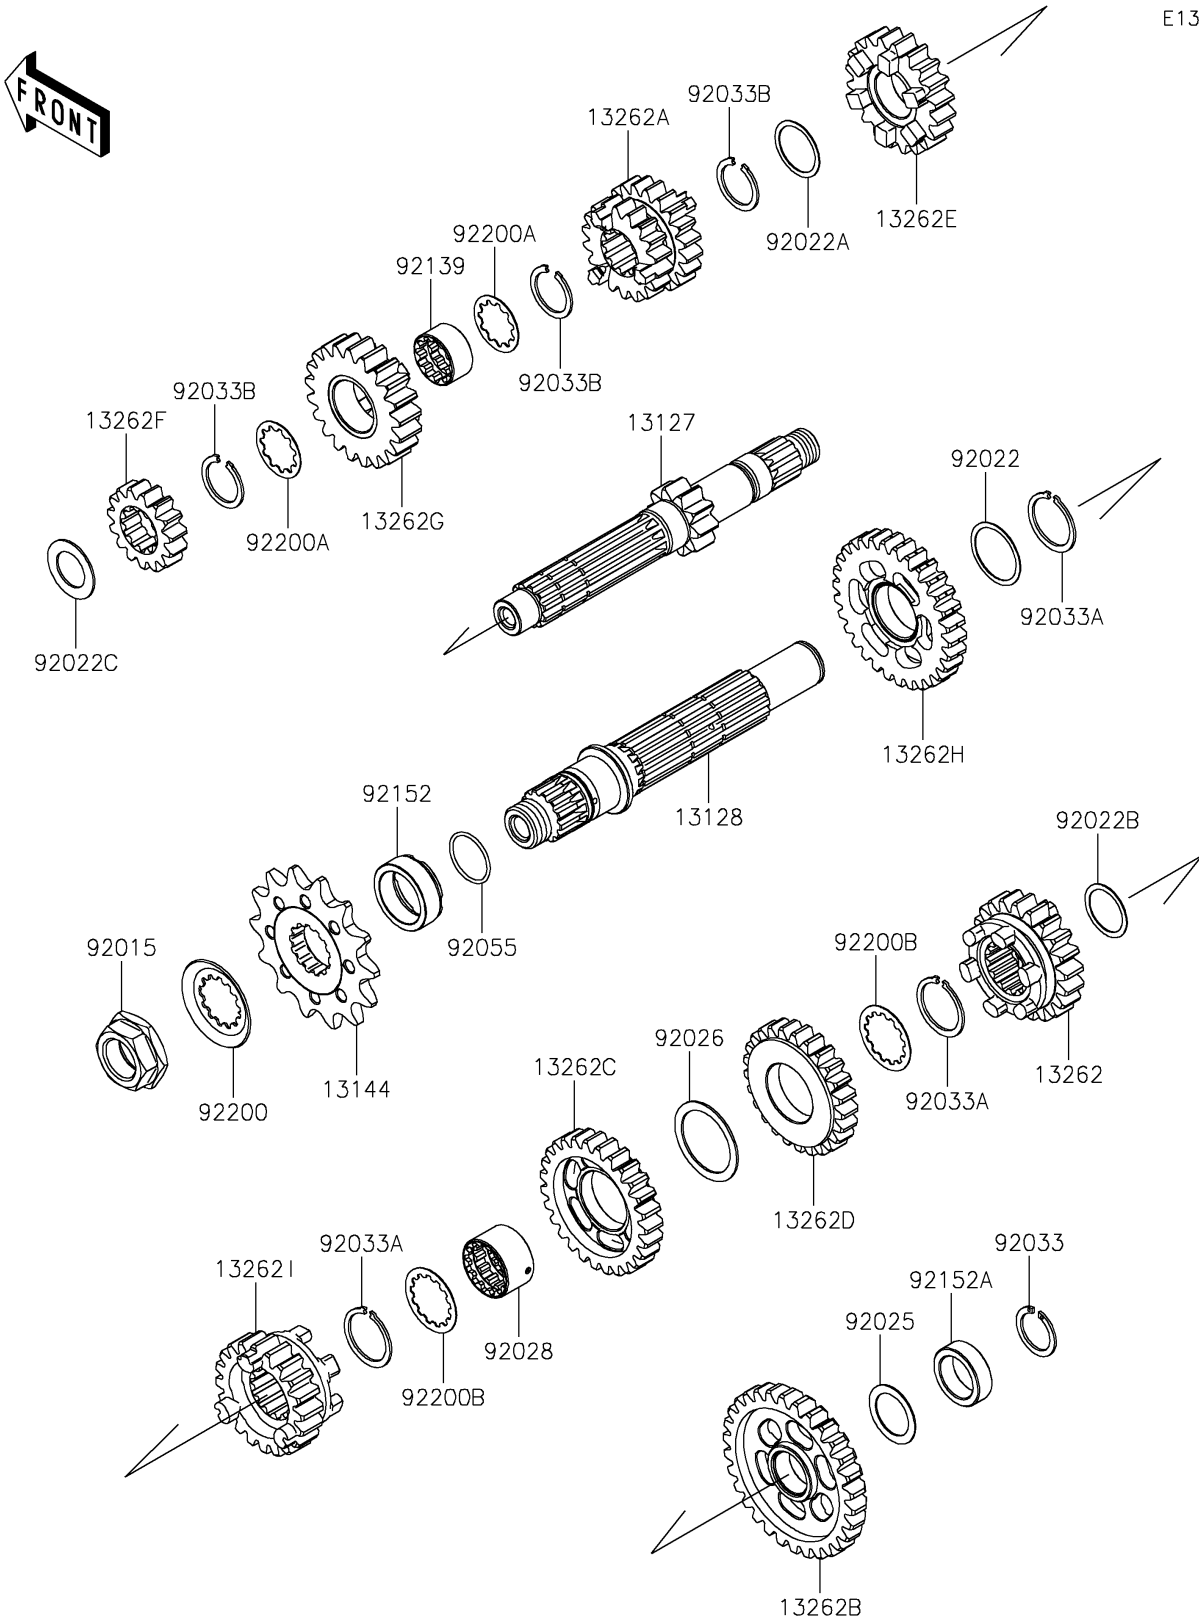

# 2021 KLX®300SM PARTS DIAGRAM

Transmission

E1361

## 2021 KLX®300SM PARTS LIST

### Transmission

ITEM NAME	PART NUMBER	QUANTITY
SHAFT-TRANSMISSION INPUT,10T (Ref # 13127)	13127-0712	1
SHAFT-TRANSMISSION OUTPUT (Ref # 13128)	13128-0720	1
SPROCKET-OUTPUT,14T (Ref # 13144)	13144-0586	1
GEAR,OUTPUT 5TH,21T (Ref # 13262)	13262-0483	1
GEAR,INPUT 3RD&4TH,18T&20T (Ref # 13262A)	13262-0549	1
GEAR,OUTPUT LOW,30T (Ref # 13262B)	13262-0597	1
GEAR,OUTPUT 3RD,27T (Ref # 13262C)	13262-0598	1
GEAR,OUTPUT 4TH,25T (Ref # 13262D)	13262-0599	1
GEAR,INPUT 5TH,20T (Ref # 13262E)	13262-0600	1
GEAR,INPUT 2ND,15T (Ref # 13262F)	13262-1499	1
GEAR,INPUT TOP,21T (Ref # 13262G)	13262-1500	1
GEAR,OUTPUT 2ND,30T (Ref # 13262H)	13262-1501	1
GEAR,OUTPUT TOP,20T (Ref # 13262I)	13262-1502	1
NUT,20MM (Ref # 92015)	92015-1963	1
WASHER,25.3X30X0.5 (Ref # 92022)	92022-159	1
WASHER,22.3X27X0.5 (Ref # 92022A)	92022-198	1
WASHER,20.5X25.5X0.5 (Ref # 92022B)	92022-252	1
WASHER,17.3X28X1 (Ref # 92022C)	92022-255	1
SHIM,T=0.7 (Ref # 92025)	92025-1451	1
SPACER,30X38X1.0 (Ref # 92026)	92026-079	1
BUSHING,OUTPUT 3RD&4TH GEAR (Ref # 92028)	92028-1822	1
RING-SNAP,18MM (Ref # 92033)	92033-029	1
RING-SNAP,25MM (Ref # 92033A)	92033-1172	3
RING-SNAP (Ref # 92033B)	92033-1293	3
RING-O,21.5X1.5 (Ref # 92055)	92055-0196	1
BUSHING,INPUT TOP GEAR (Ref # 92139)	92139-0988	1
COLLAR (Ref # 92152)	92152-1350	1
COLLAR,20X28X8.5 (Ref # 92152A)	92152-1357	1
WASHER (Ref # 92200)	92200-0851	1

### Transmission

ITEM NAME	PART NUMBER	QUANTITY
WASHER,INPUT (Ref # 92200A)	92200-1370	2
WASHER,OUTPUT (Ref # 92200B)	92200-1371	2