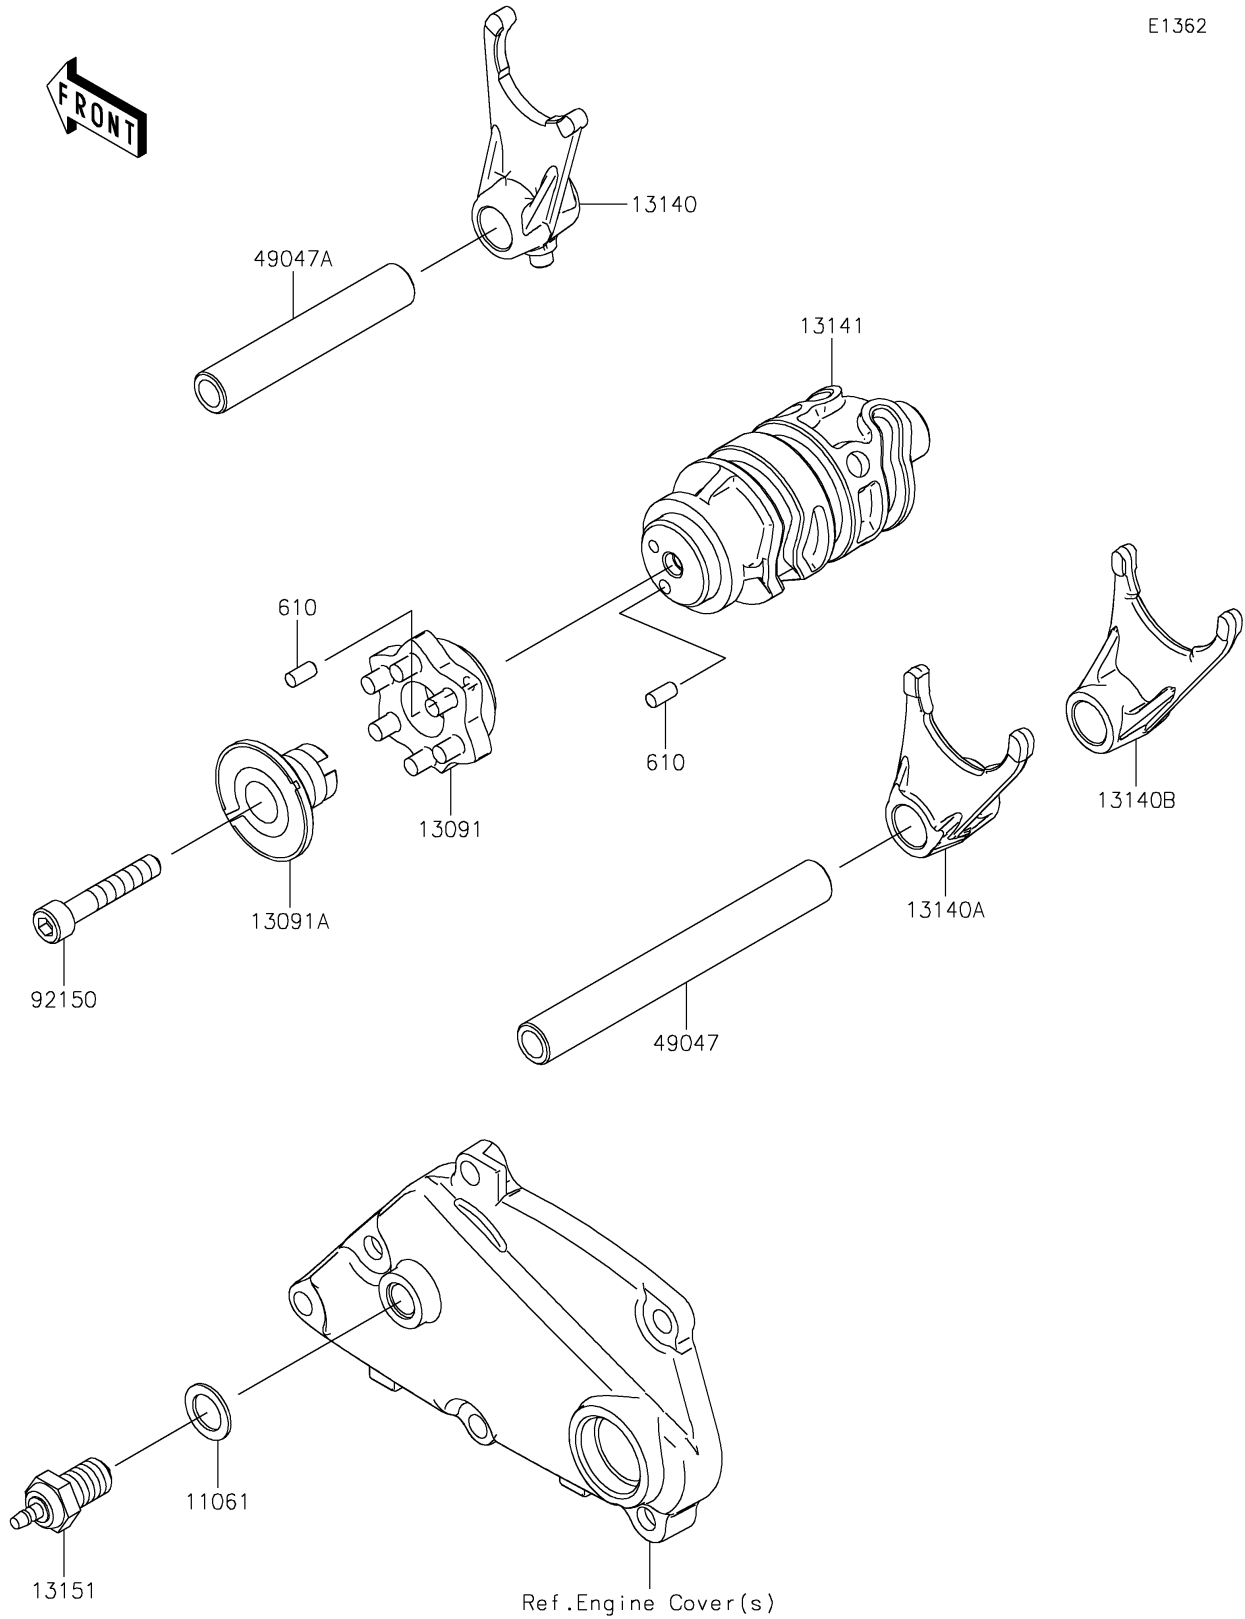

2021 KLX®300SM PARTS DIAGRAM

Gear Change Drum/Shift Fork(s)

E1362

2021 KLX®300SM PARTS LIST

Gear Change Drum/Shift Fork(s)

ITEM NAME	PART NUMBER	QUANTITY
GASKET,10.5X16X1 (Ref # 11061)	11061-0373	1
HOLDER,CHANGE DRUM (Ref # 13091)	13091-1856	1
HOLDER,CHANGE DRUM (Ref # 13091A)	13091-1862	1
FORK-SHIFT,5TH&TOP (Ref # 13140)	13140-1216	1
FORK-SHIFT,2ND&3RD (Ref # 13140A)	13140-1217	1
FORK-SHIFT,LOW&4TH (Ref # 13140B)	13140-1218	1
DRUM-CHANGE (Ref # 13141)	13141-0039	1
SWITCH-COMP,NEUTRAL (Ref # 13151)	13151-1102	1
ROD-SHIFT,L=106.7 (Ref # 49047)	49047-1056	1
ROD-SHIFT,L=71.7 (Ref # 49047A)	49047-1057	1
ROLLER,4X8 (Ref # 610)	610A0408	2
BOLT,SOCKET,6X35 (Ref # 92150)	92150-1484	1