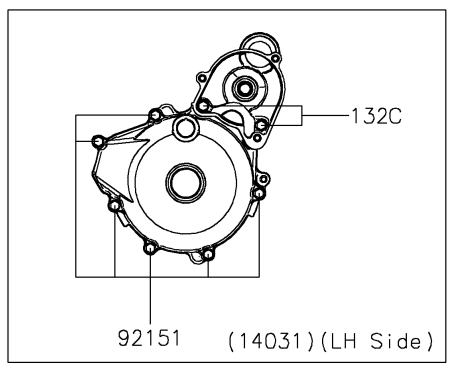

2021 KLX® 300SM PARTS DIAGRAM

Engine Cover(s)

2021 KLX®300SM PARTS LIST

Engine Cover(s)

ITEM NAME	PART NUMBER	QUANTITY
-----------	-------------	----------