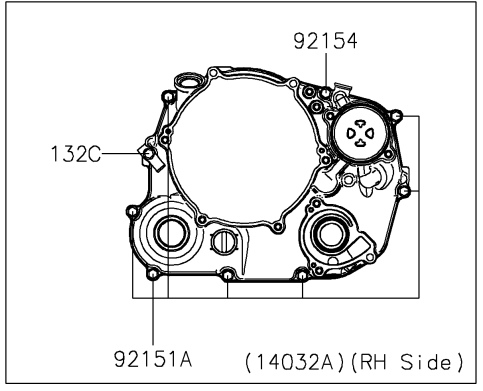

2021 KLX® 300SM PARTS DIAGRAM

Engine Cover(s)

2021 KLX®300SM PARTS LIST

Engine Cover(s)

ITEM NAME	PART NUMBER	QUANTITY
-----------	-------------	----------