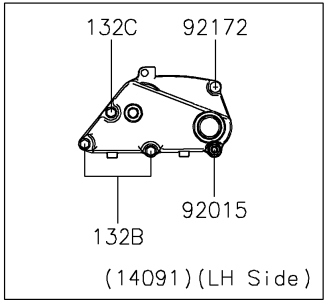

2021 KLX® 300SM PARTS DIAGRAM

Engine Cover(s)

2021 KLX®300SM PARTS LIST

Engine Cover(s)

ITEM NAME	PART NUMBER	QUANTITY
-----------	-------------	----------