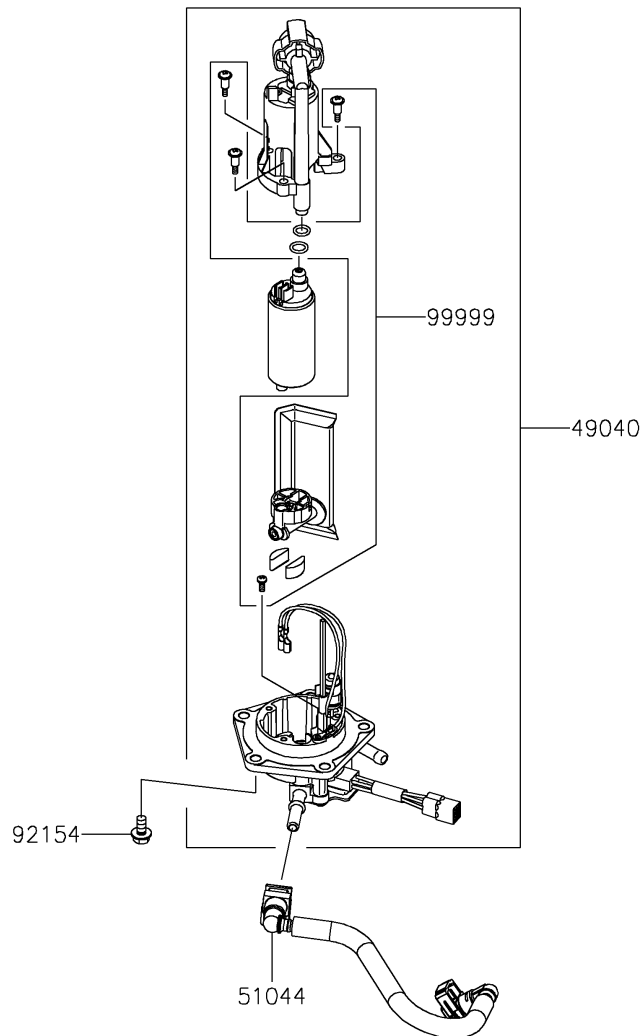

2021 KLX® 300SM PARTS DIAGRAM

Fuel Pump

E1520

2021 KLX®300SM PARTS LIST

Fuel Pump

ITEM NAME	PART NUMBER	QUANTITY
PUMP-FUEL (Ref # 49040)	49040-0805	1
TUBE-ASSY (Ref # 51044)	51044-0945	1
RING-O,64.6X5.7 (Ref # 92055)	92055-0185	1
BOLT,FLANGED,6X12 (Ref # 92154)	92154-2335	5
KIT.,FUEL FILTER (Ref # 99999)	99999-0535	1