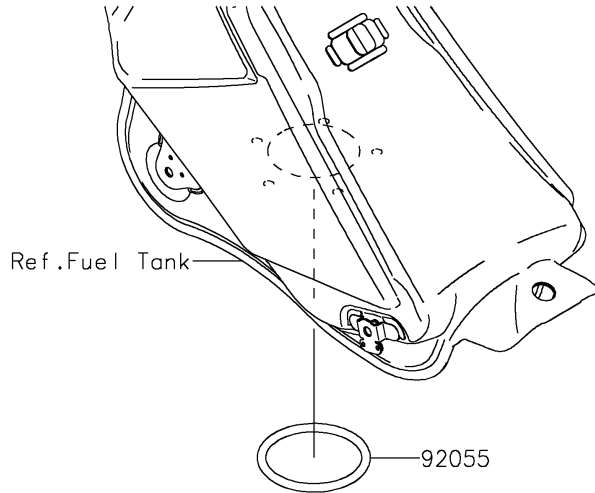

2021 KLX® 300SM PARTS DIAGRAM

Fuel Pump

E1520

2021 KLX®300SM PARTS LIST

Fuel Pump

ITEM NAME	PART NUMBER	QUANTITY
PUMP-FUEL (Ref # 49040)	49040-0805	1
TUBE-ASSY (Ref # 51044)	51044-0945	1
RING-O,64.6X5.7 (Ref # 92055)	92055-0185	1
BOLT,FLANGED,6X12 (Ref # 92154)	92154-2335	5
KIT.,FUEL FILTER (Ref # 99999)	99999-0535	1