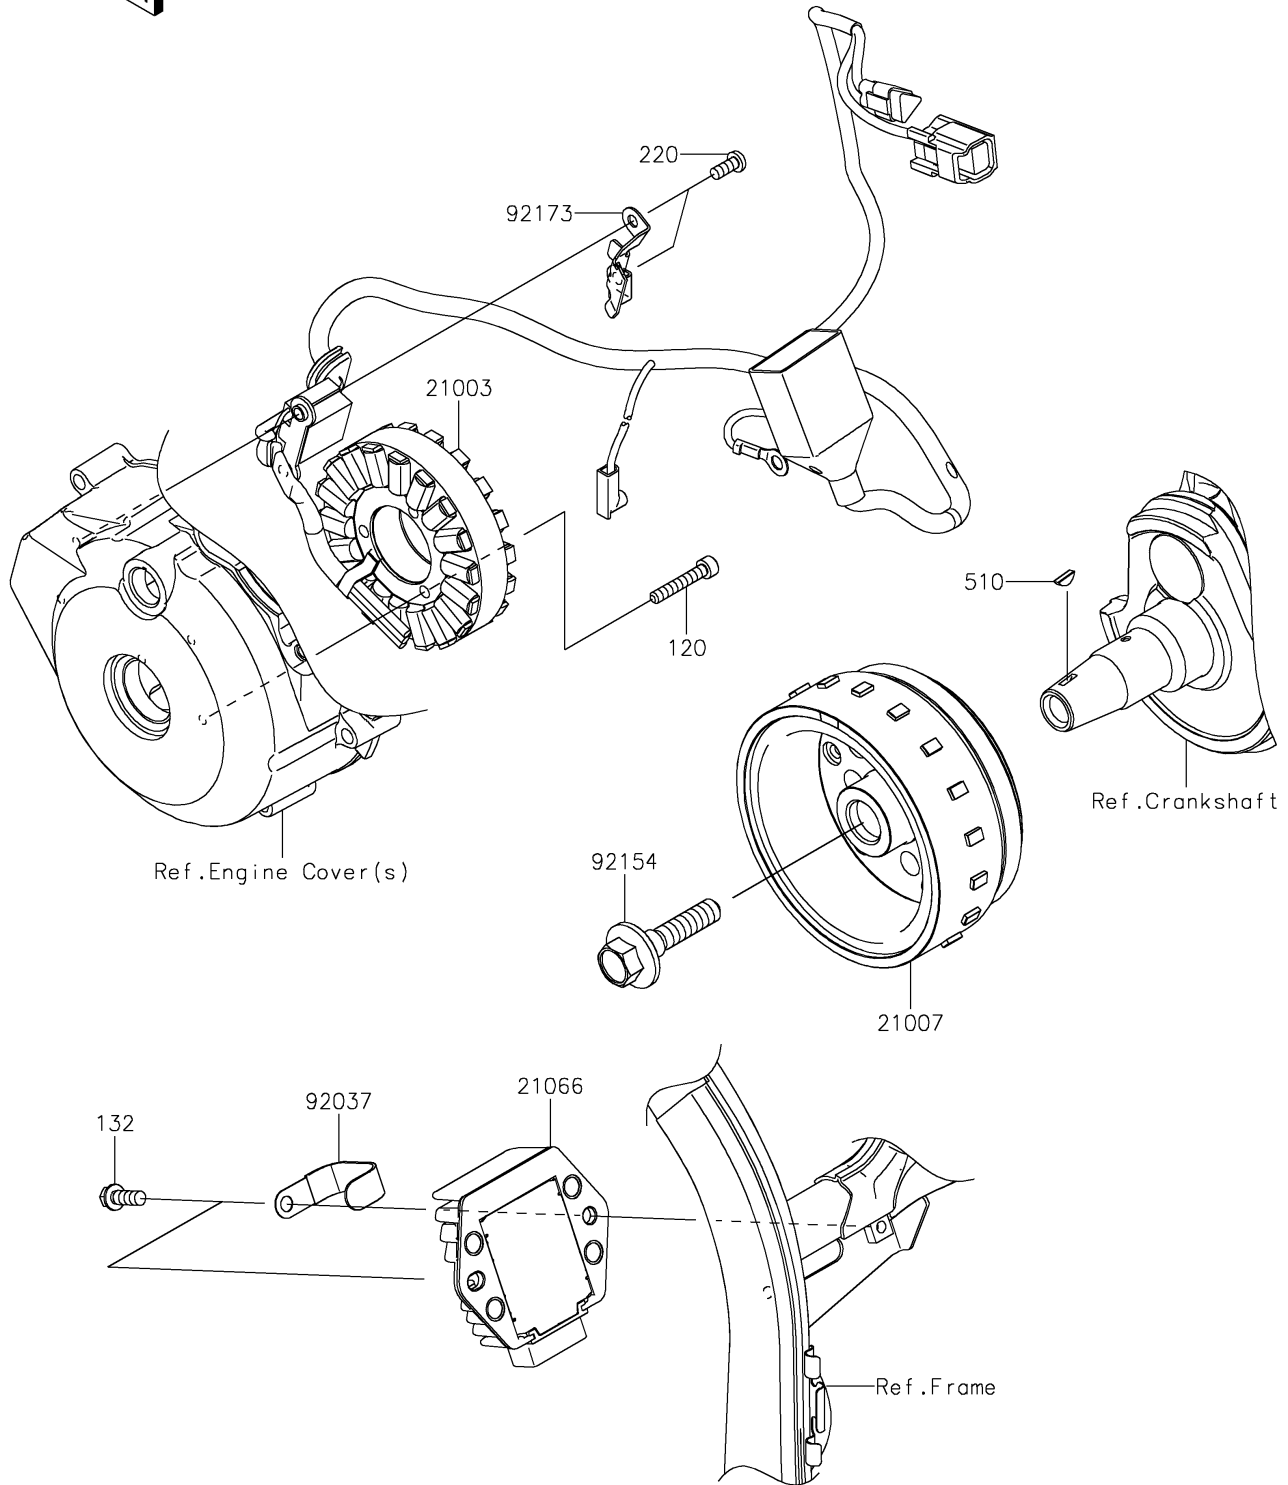

2021 KLX® 300SM PARTS DIAGRAM

Generator

E1810

2021 KLX®300SM PARTS LIST

Generator

ITEM NAME	PART NUMBER	QUANTITY
BOLT-SOCKET,5X30 (Ref # 120)	120CA0530	3
BOLT-FLANGED-SMALL,6X16 (Ref # 132)	132BA0616	2
STATOR (Ref # 21003)	21003-0207	1
ROTOR (Ref # 21007)	21007-0614	1
REGULATOR-VOLTAGE (Ref # 21066)	21066-0781	1
SCREW-PAN-CROS,5X12 (Ref # 220)	220AA0512	2
KEY-WOODRUFF (Ref # 510)	510A3100	1
CLAMP (Ref # 92037)	92037-1993	1
BOLT (Ref # 92154)	92154-1309	1
CLAMP (Ref # 92173)	92173-1150	1