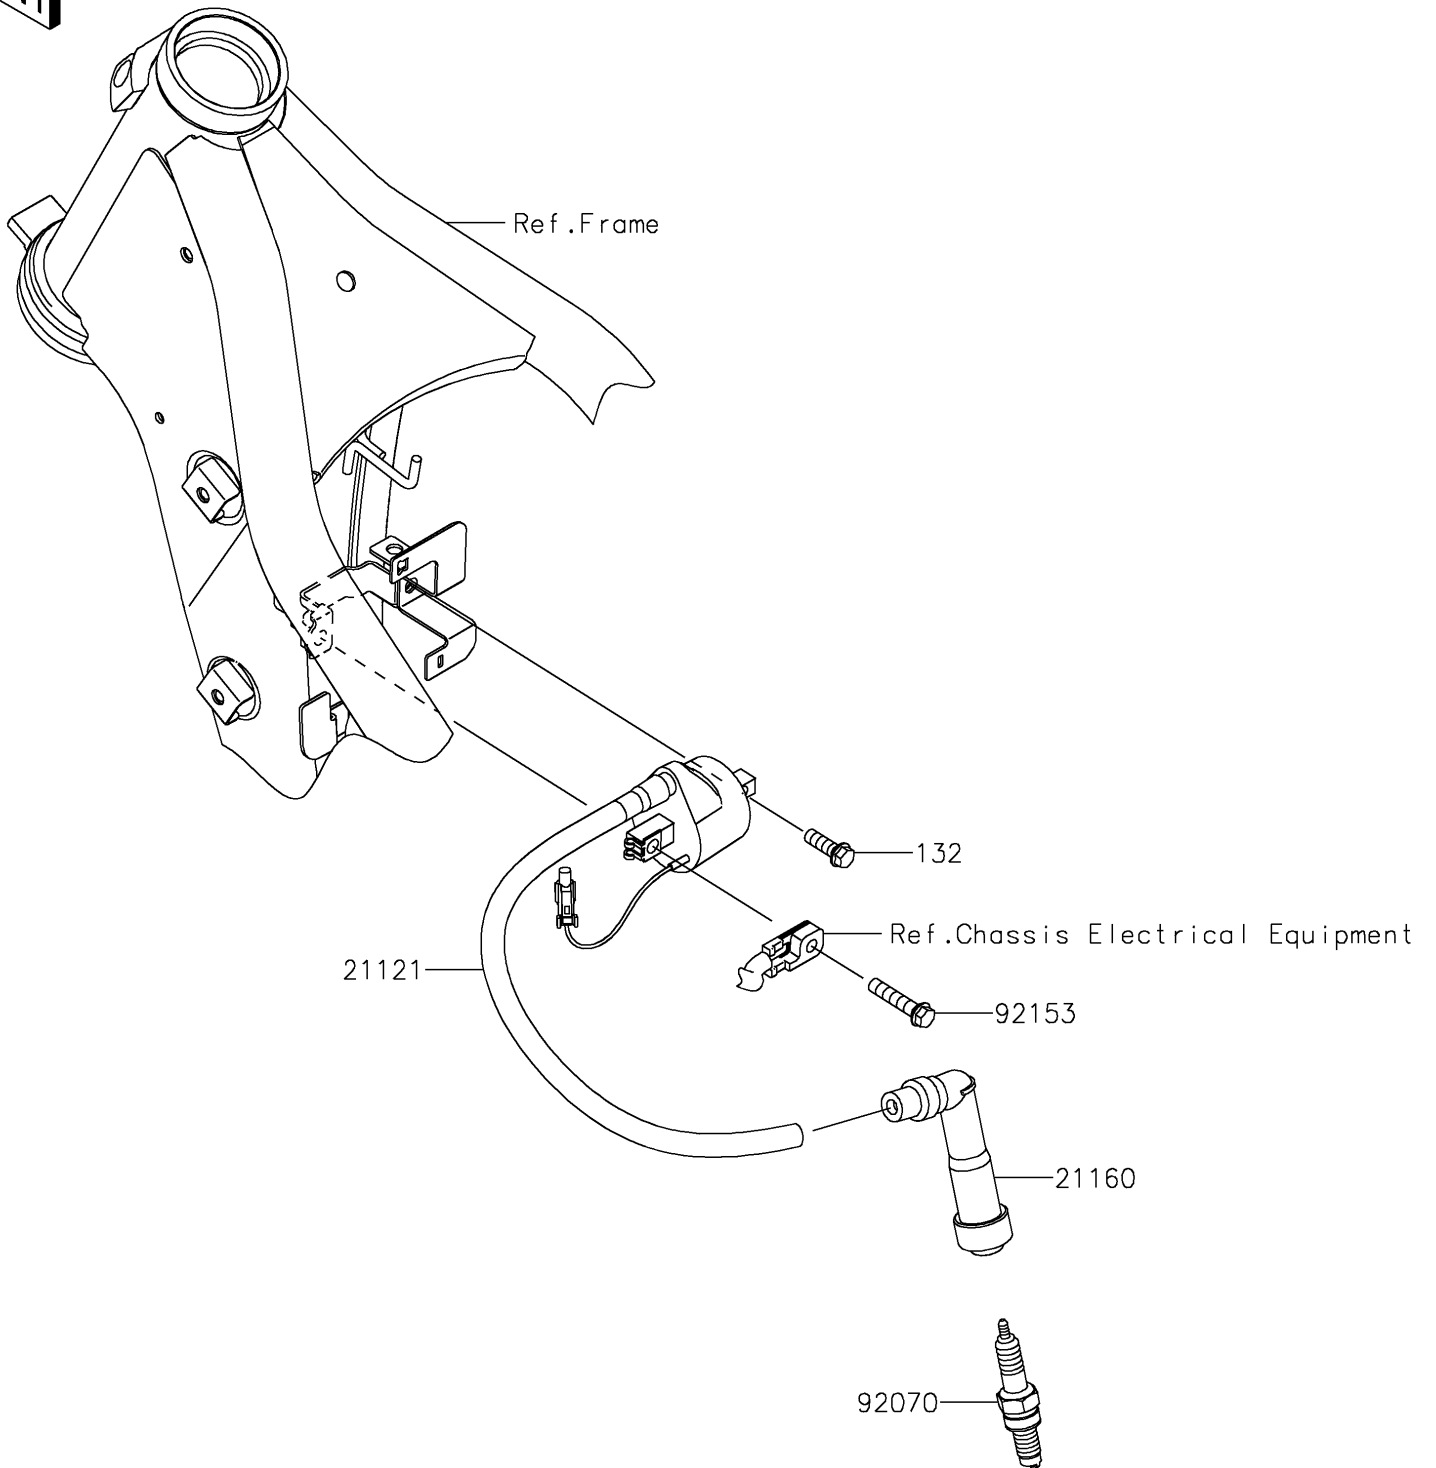

# 2021 KLX<sup>®</sup>300SM PARTS DIAGRAM

Ignition System

E1830

# 2021 KLX®300SM PARTS LIST

Ignition System

ITEM NAME	PART NUMBER	QUANTITY
-----------	-------------	----------