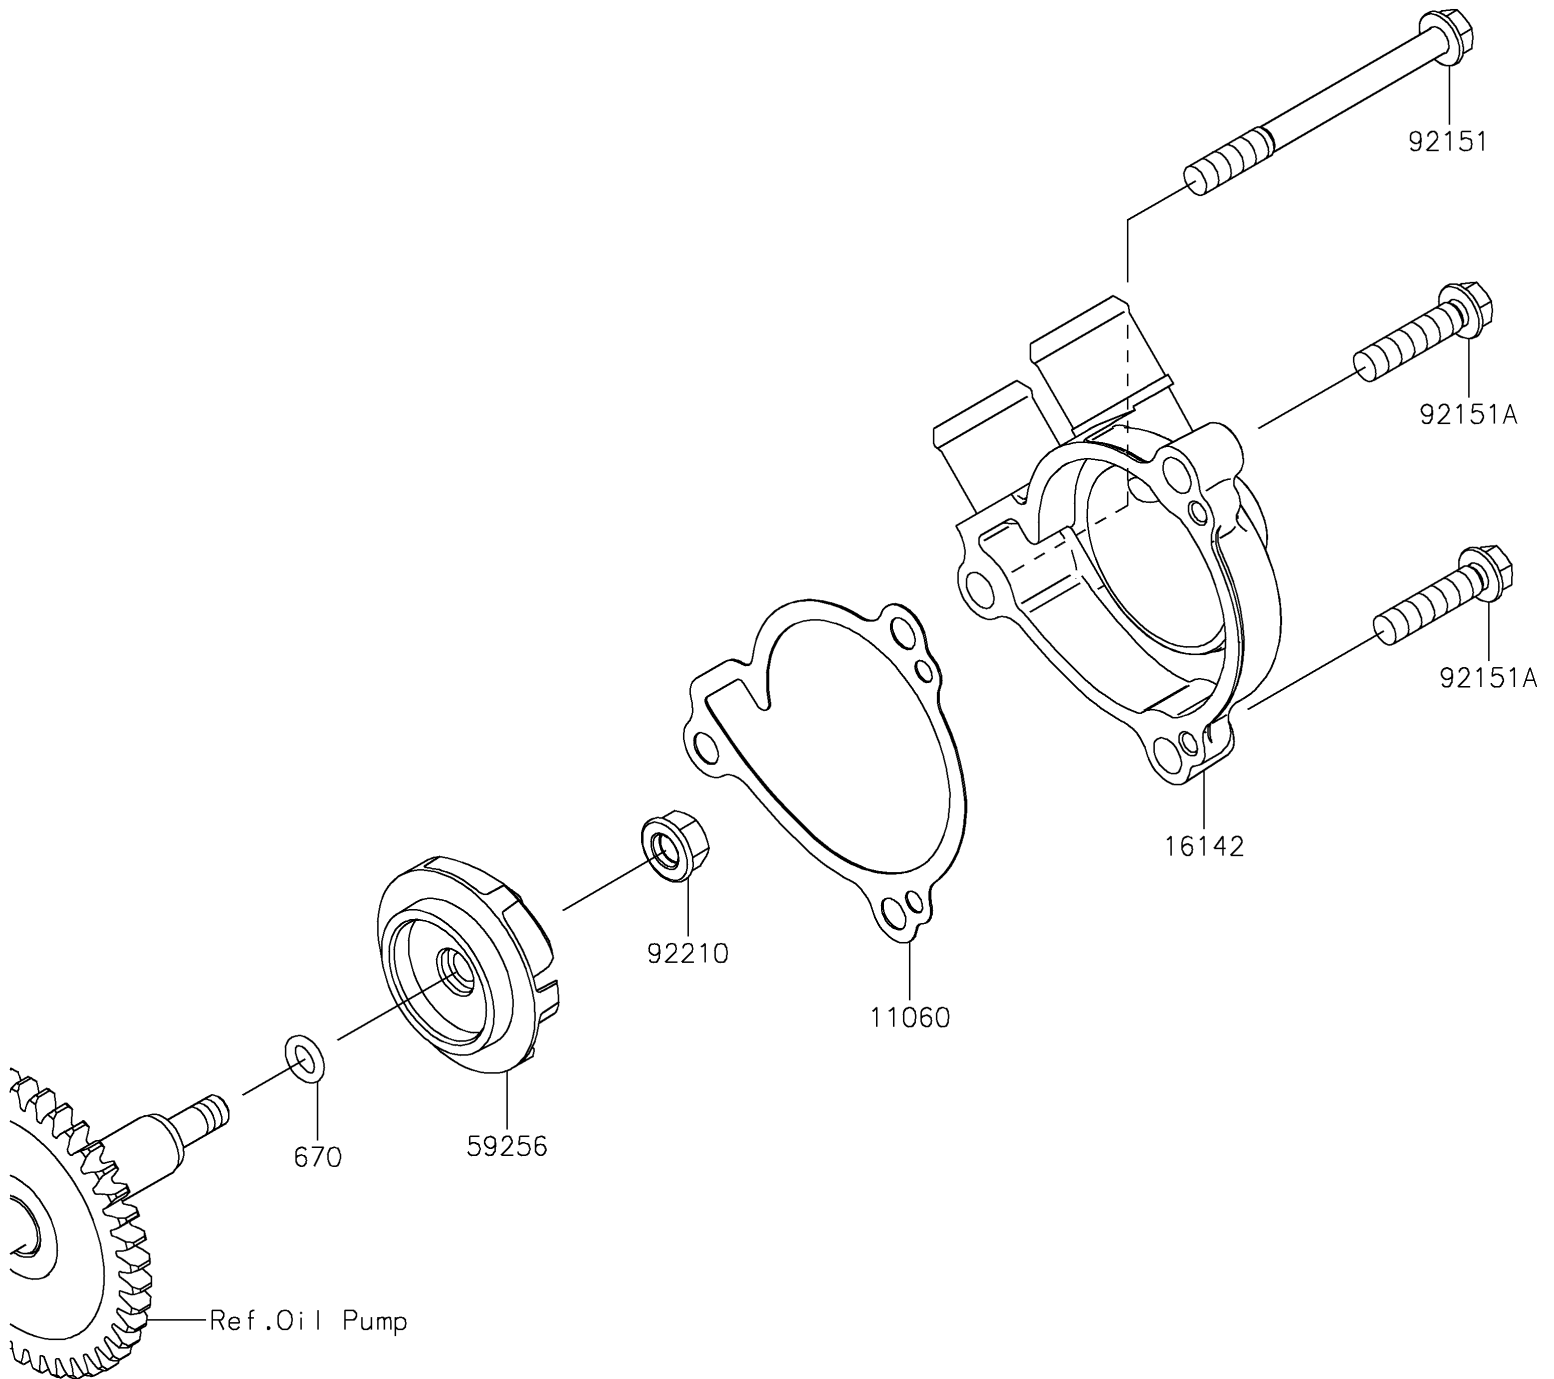

2021 KLX®300SM PARTS DIAGRAM

Water Pump

E3031

2021 KLX®300SM PARTS LIST

Water Pump

ITEM NAME	PART NUMBER	QUANTITY
-----------	-------------	----------